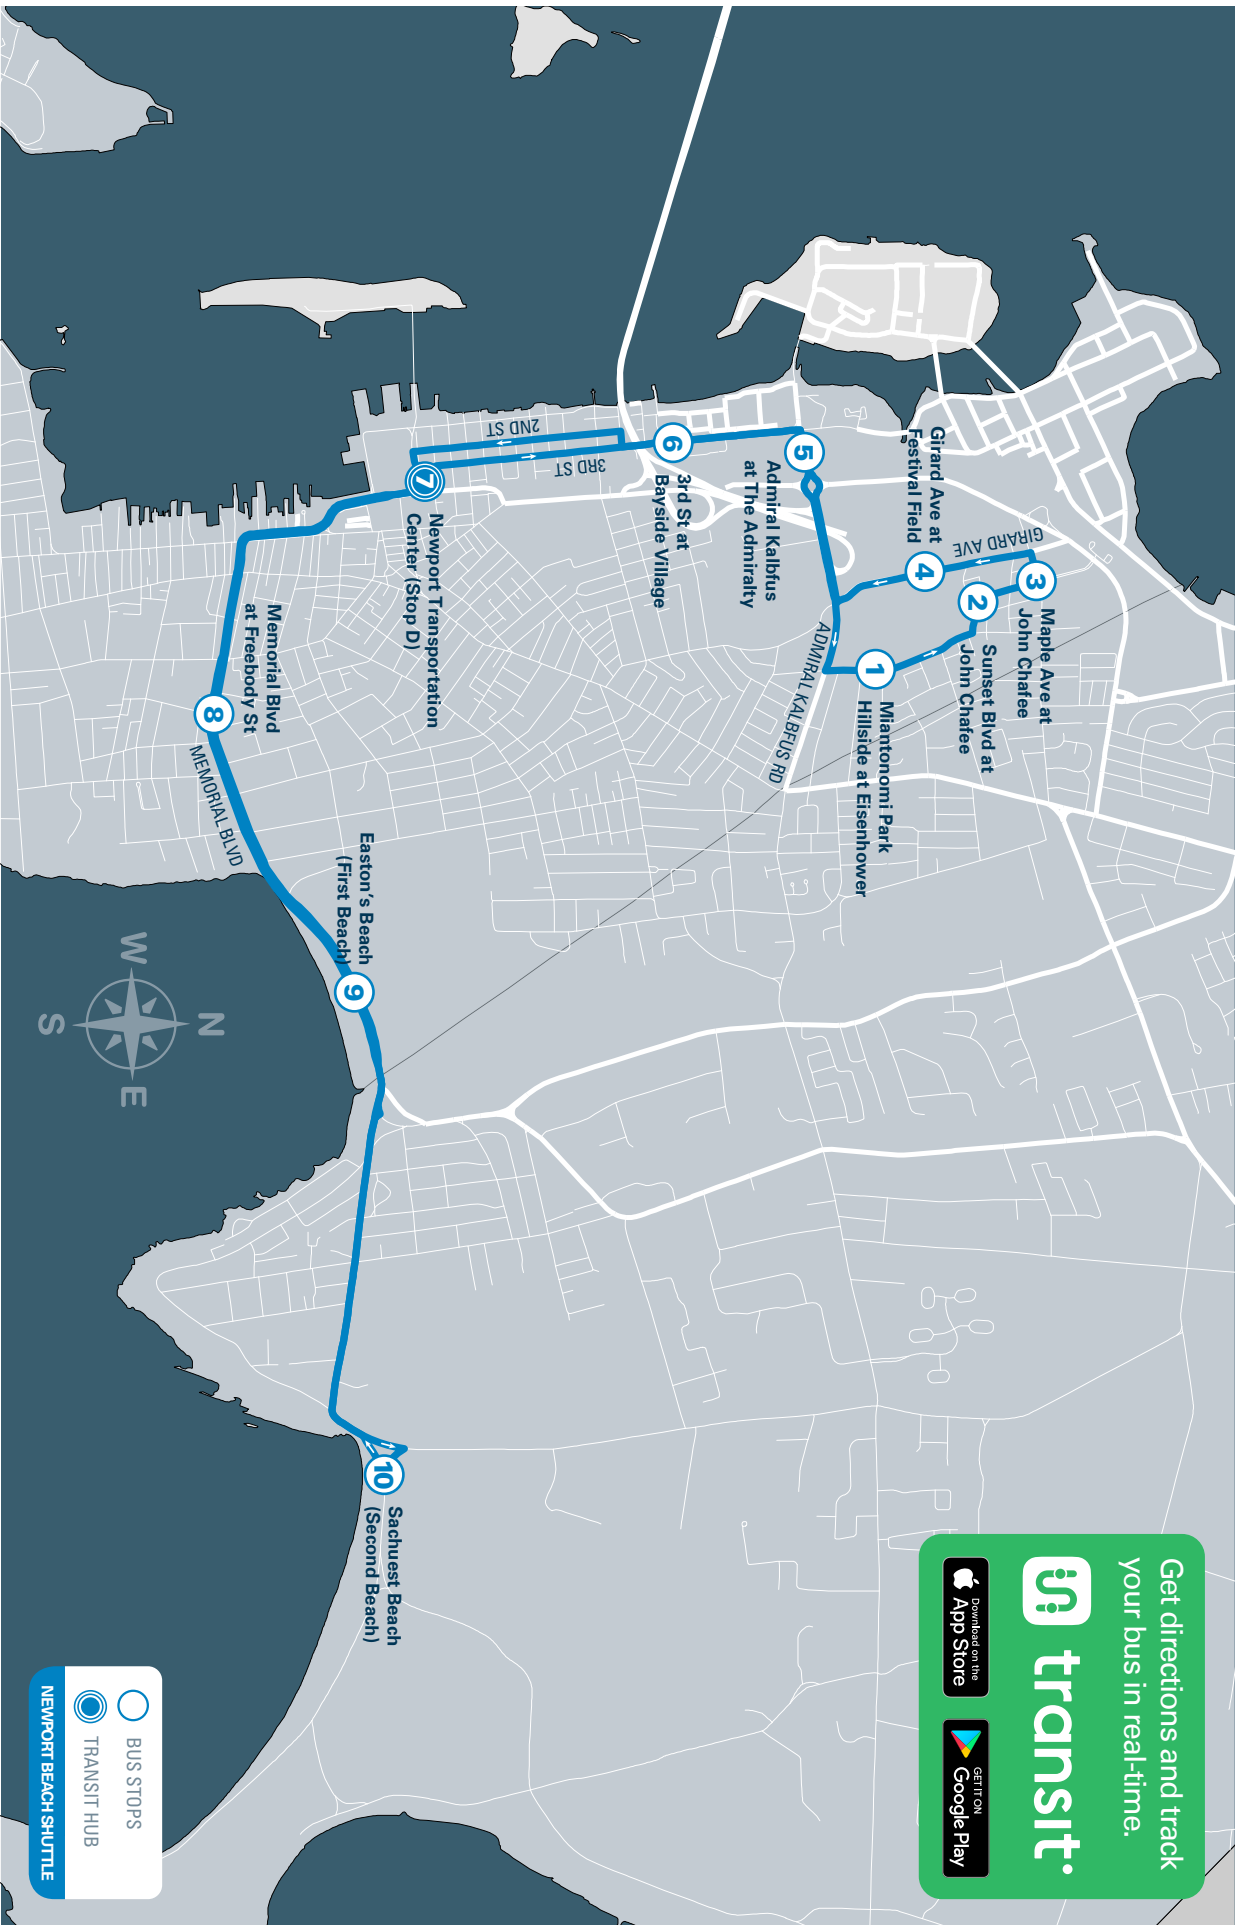

### Morning Trips to First & Second Beach

Bus Stops	Saturday			Sunday & Holidays		
	9:30	10:36	1:30	9:05	11:55	1:30
1 Miantonomi Park Hillside at Eisenhower	9:30	10:36	1:30	9:05	11:55	1:30
2 Sunset at John Chafee	9:31	10:37	1:31	9:06	11:56	1:31
3 Maple at John Chafee	9:32	10:38	1:32	9:07	11:57	1:32
4 Girard at Festival Field Apts	9:33	10:39	1:33	9:08	11:58	1:33
5 Admiral Kalbfus at The Admiralty	9:35	10:41	1:35	9:10	12:00	1:35
6 3rd Street at Bayside Village	9:37	10:43	1:37	9:12	12:02	1:37
7 Newport Transportation Center (Stop D)	9:40	10:46	1:40	9:15	12:05	1:40
8 Memorial Blvd at Freebody	9:46	10:52	1:46	9:21	12:11	1:46
9 First Beach	9:52	10:58	1:52	9:27	12:17	1:52
10 Second Beach	9:58	11:04	1:58	9:33	12:23	1:58

### FREQUENCY

Two trips each day per direction

### How to read this schedule

1. This schedule is read from top to bottom.
2. The map on the back can be used to find the bus stop closest to you.
3. Be sure you're standing at a marked RIPTA bus stop while waiting to board. The operator will stop.
4. When approaching the stop where you want to get off the bus, pull the stop request cord to signal the bus operator.

# Newport Beach Shuttle

Effective June 19 to August 22, 2021

Get directions and track your bus in real-time.

Download on the App Store

○ BUS STOPS  
● TRANSIT HUB

NEWPORT BEACH SHUTTLE