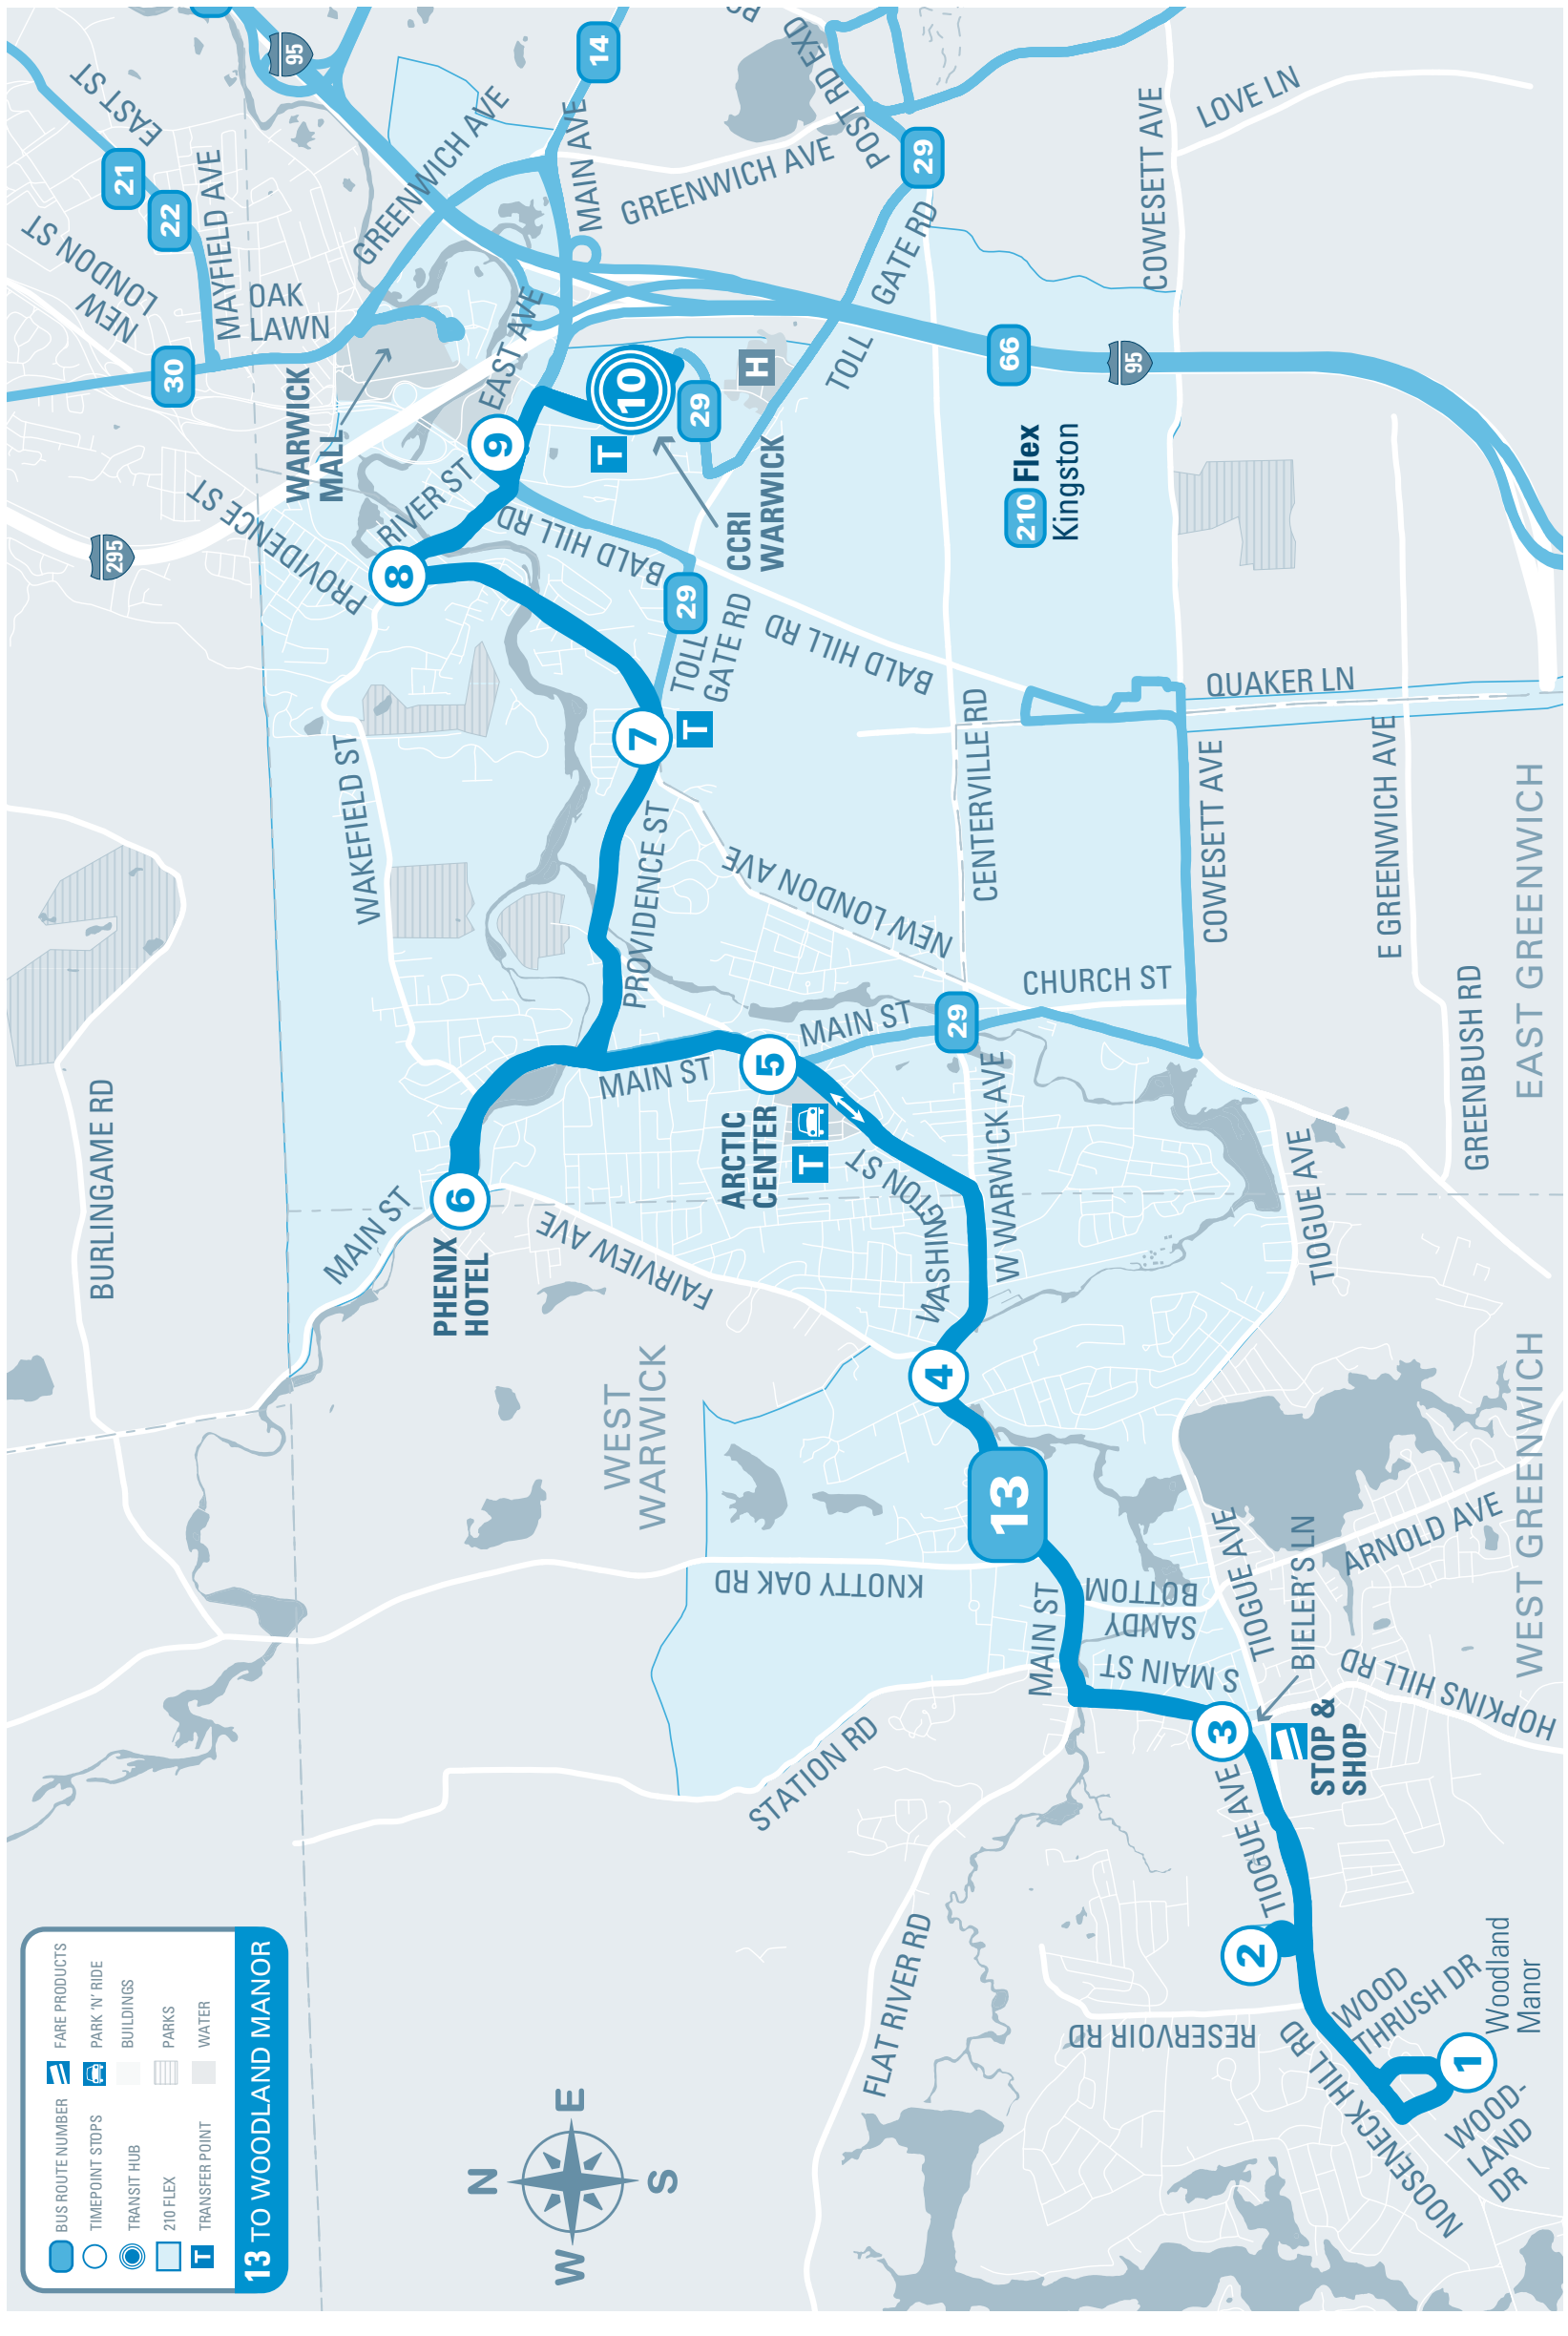

RIPTA Wave Fares

Wave is RIPTA's smart fare collection system. It's a convenient way for passengers to ride RIPTA with either a smart card or their smart phone.

Full Fare (1 hour of unlimited rides) • Tarifa Básica (1 hora de viajes ilimitados).....	$2.00
Day Pass • Pase de Día.....	$6.00
Monthly Pass • Pase Mensual.....	$70.00
Route 24L • Ruta 24L.....	$4.00

Visit RIPTA.com/wave for more information.

2021 Holidays

RIPTA will operate Sunday / Holiday service on the following days:

- New Year's Day - Friday, January 1
- Dr. Martin Luther King, Jr. Day - Monday, January 18
- Memorial Day - Monday, May 31
- Independence Day - Sunday, July 4
- Labor Day - Monday, August 9
- Columbus Day - Monday, September 6
- Veterans Day - Thursday, November 11
- Thanksgiving Day - Thursday, November 25
- Christmas Day - Saturday, December 25

RIPTA offers a Reduced Fare Bus Pass Program for Seniors, People with Disabilities, and Medicare Card Holders. Please visit www.ripta.com for details.

RIPTA ofrece un Pase de Tarifa Reducida a los Adultos Mayores, Personas con Discapacidades y cualquier persona con una Tarjeta de Indentificación de Medicare. Para más información, visite www.ripta.com.

Bus Schedule Information •

Para información llame:
401-781-9400 or
222-5300 (Deaf and HOH consumers)
www.ripta.com

*Subject to change

CONNECTIONS FROM PROVIDENCE											
Timepoint Stops	Connecting Bus Route #	Departs Providence	Arrive CCRI	WARWICK	Arctic Center	Phenix Hotel	Providence & Tollgate	Providence & Wakefield	Rhode Island Mall	Leaves CCRI	
TRANSFER	14	5:10	5:39	5:50	6:13	6:08	6:01	5:58	5:53	HUB	
MONDAY TO FRIDAY AM	14	6:10	6:39	6:50	7:13	7:08	7:01	6:58	6:53	5:50	
	14	7:10	7:41	7:50	8:13	8:08	8:01	7:58	7:53	6:50	
	30	8:10	8:44	8:50	9:13	9:08	9:01	8:58	8:53	7:50	
	14	9:10	9:41	9:50	10:14	10:08	10:01	9:58	9:53	8:50	
	21	10:10	10:41	10:50	11:14	11:08	11:01	10:58	10:53	9:50	
	14	11:10	11:41	11:50	12:14	12:08	12:01	11:58	11:53	10:50	
	14	12:10	12:41	12:50	1:08	1:08	1:01	1:01	1:01	1:01	11:50
	14	1:10	1:41	1:50	2:08	2:08	2:01	1:58	1:53	1:53	1:50
	14	2:10	2:41	2:50	3:08	3:08	3:01	2:58	2:53	2:53	2:50
	14	3:10	3:44	3:50	4:08	4:08	4:01	4:01	3:58	3:53	3:50
PM	14	4:10	4:44	4:50	5:14	5:08	5:01	4:58	4:53	4:50	
	a	4:35	Express	...	...	...	...	...	...	...	
	a	5:05	Express	...	...	...	...	...	...	...	
	a	5:35	Express	...	...	...	...	...	...	...	
	14	5:10	5:44	5:50	6:13	6:08	6:01	5:58	5:53	5:50	
14	6:10	6:40	6:50	7:13	7:08	7:01	6:58	6:53	6:50		
14	7:10	7:40	7:50	8:13	8:08	8:01	7:58	7:53	7:50		

(a) Route 12X express service from Providence to Arctic Center

CONNECTIONS FROM PROVIDENCE										
Timepoint Stops	Connecting Bus Route #	Departs Providence	Arrive CCRI	WARWICK	Arctic Center	Phenix Hotel	Providence & Tollgate	Providence & Wakefield	Rhode Island Mall	Leaves CCRI
TRANSFER	...	...	...	...	29	6:32	6:25	6:22	6:18	HUB
SATURDAY AM	14	7:10	7:43	7:55	8:18	8:12	8:05	8:02	7:58	6:15
	21	8:50	9:30	9:35	9:58	9:52	9:45	9:42	9:38	7:55
	30	10:20	11:10	11:15	11:38	11:32	11:25	11:22	11:18	11:15
	14	12:10	12:43	12:55	1:18	1:12	1:05	1:02	1:02	12:55
	22	1:35	2:18	2:35	2:58	2:52	2:45	2:42	2:38	2:35
	66	3:45	4:10	4:15	4:38	4:32	4:25	4:22	4:18	4:15
	14	5:10	5:43	5:55	6:18	6:12	6:05	6:02	5:58	5:55
	21	6:50	7:30	7:35	7:58	7:52	7:45	7:42	7:38	7:35
	66	8:48	9:11	9:15	9:38	9:32	9:25	9:22	9:18	9:15

CONNECTIONS FROM PROVIDENCE										
Timepoint Stops	Connecting Bus Route #	Departs Providence	Arrive CCRI	WARWICK	Arctic Center	Phenix Hotel	Providence & Tollgate	Providence & Wakefield	Rhode Island Mall	Leaves CCRI
TRANSFER	30	7:15	7:48	7:55	8:20	8:13	8:06	8:02	7:58	HUB
SUNDAY AM	30	8:50	9:23	9:35	9:58	9:53	9:46	9:42	9:38	7:55
	30	10:30	11:03	11:15	11:38	11:33	11:26	11:22	11:18	9:35
	30	12:10	12:43	12:55	1:18	1:12	1:06	1:02	1:02	12:55
	30	1:50	2:23	2:35	2:58	2:53	2:46	2:42	2:38	2:35
	30	3:30	4:03	4:15	4:38	4:33	4:26	4:22	4:18	4:15
	30	5:10	5:43	5:55	6:18	6:13	6:06	6:02	5:58	5:55
	30	6:50	7:23	7:35	7:58	7:53	7:46	7:42	7:38	7:35