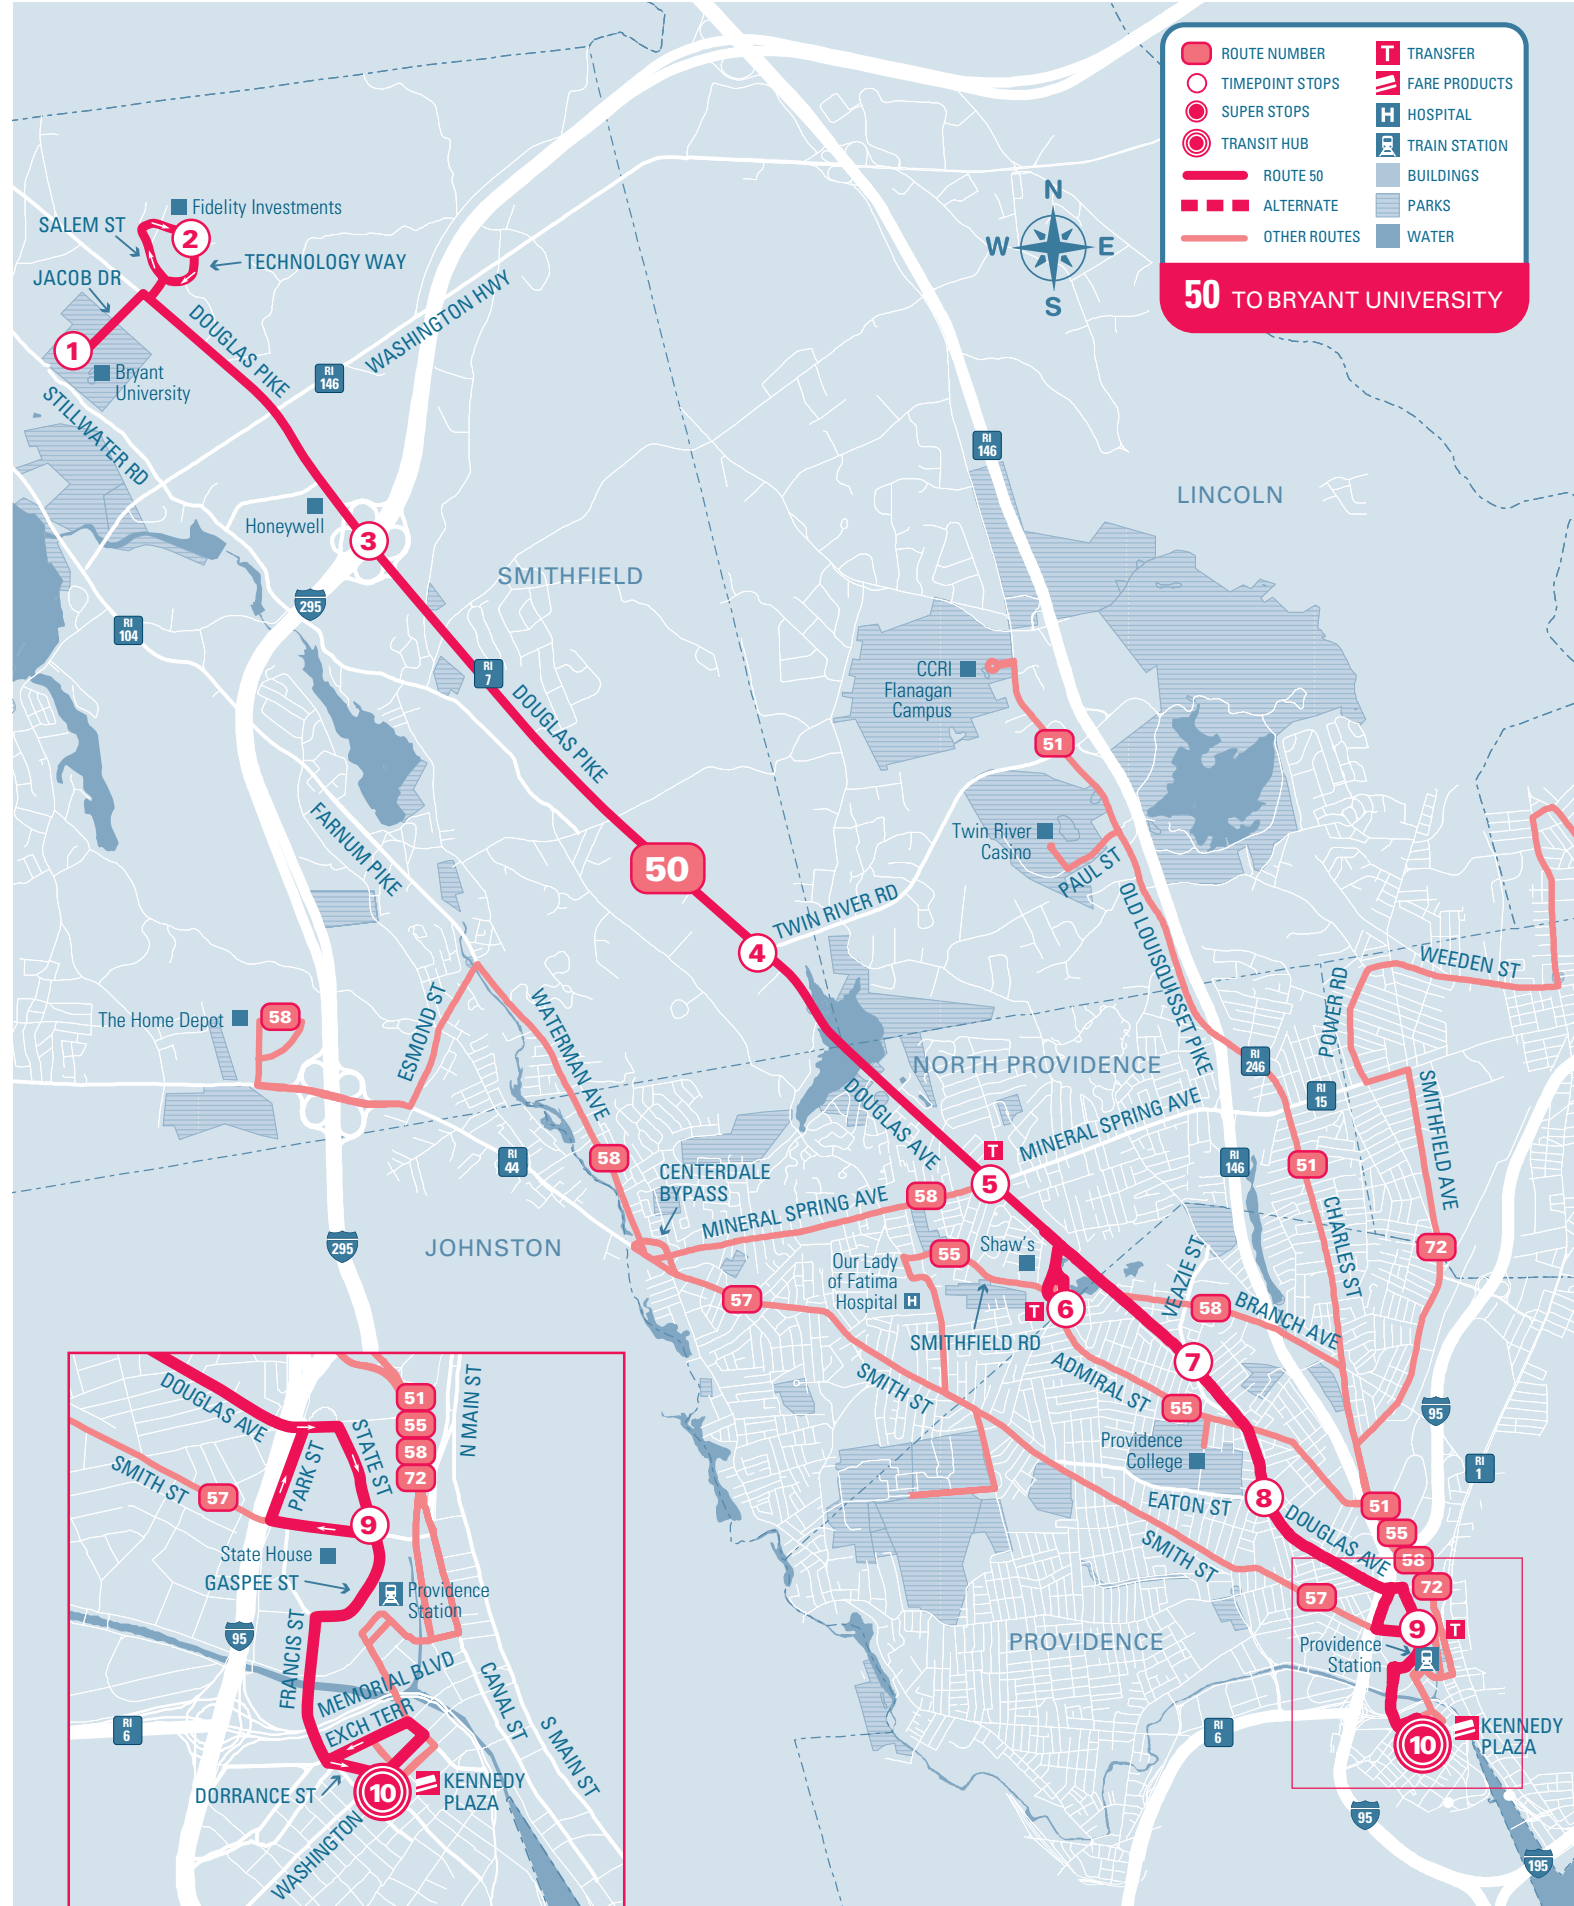

## MAJOR STOPS

- 1 Bryant University
- 2 Fidelity Investments
- 3 Douglas Pike & I-295
- 4 Twin River & Douglas Pike
- 5 Mineral Spring & Douglas
- 6 Shaw's (North Providence)
- 7 Douglas & Veazie
- 8 Douglas & Eaton
- 9 Smith & Gaspee
- 10 KENNEDY PLAZA Stop J

# OUTBOUND TO BRYANT UNIVERSITY

Timepoint Stops	KENNEDY PLAZA Stop J	Smith & Gaspee	Douglas & Eaton	Douglas & Veazie	Shaw's (North Prov)	Mineral Spring & Douglas	Twin River & Douglas Pike	Douglas Pike & Rte. 295	Fidelity Investments	Bryant Univ.
<b>MONDAY TO FRIDAY</b>										
<b>AM</b>	5:45	5:48	5:53	5:56	6:00	6:25	6:31	6:37	6:45	6:48
<b>PM</b>	10:47	10:51	10:57	11:00	11:04	11:07	11:10	11:15		11:19

Timepoint Stops	KENNEDY PLAZA Stop J	Smith & Gaspee	Douglas & Eaton	Douglas & Veazie	Shaw's (North Prov)	Mineral Spring & Douglas	Twin River & Douglas Pike	Douglas Pike & Rte. 295	Fidelity Investments	Bryant Univ.
<b>SATURDAY</b>										
<b>AM</b>	7:00	7:03	7:08	7:11	7:15	7:18	7:21	7:26		7:30
<b>PM</b>	12:00	12:04	12:10	12:13	12:17	12:21	12:24	12:29		12:33

(a) Trip operates when Providence Schools are in session. (Note final destination)

Timepoint Stops	KENNEDY PLAZA Stop J	Smith & Gaspee	Douglas & Eaton	Douglas & Veazie	Shaw's (North Prov)	Mineral Spring & Douglas	Twin River & Douglas Pike	Douglas Pike & Rte. 295	Fidelity Investments	Bryant Univ.
<b>SUNDAY/HOLIDAY</b>										
<b>AM</b>	7:02	7:05	7:10	7:13	7:17	7:20	7:23	7:28		7:32
<b>PM</b>	12:00	12:06	12:12	12:15	12:19	12:22	12:25	12:30		12:34