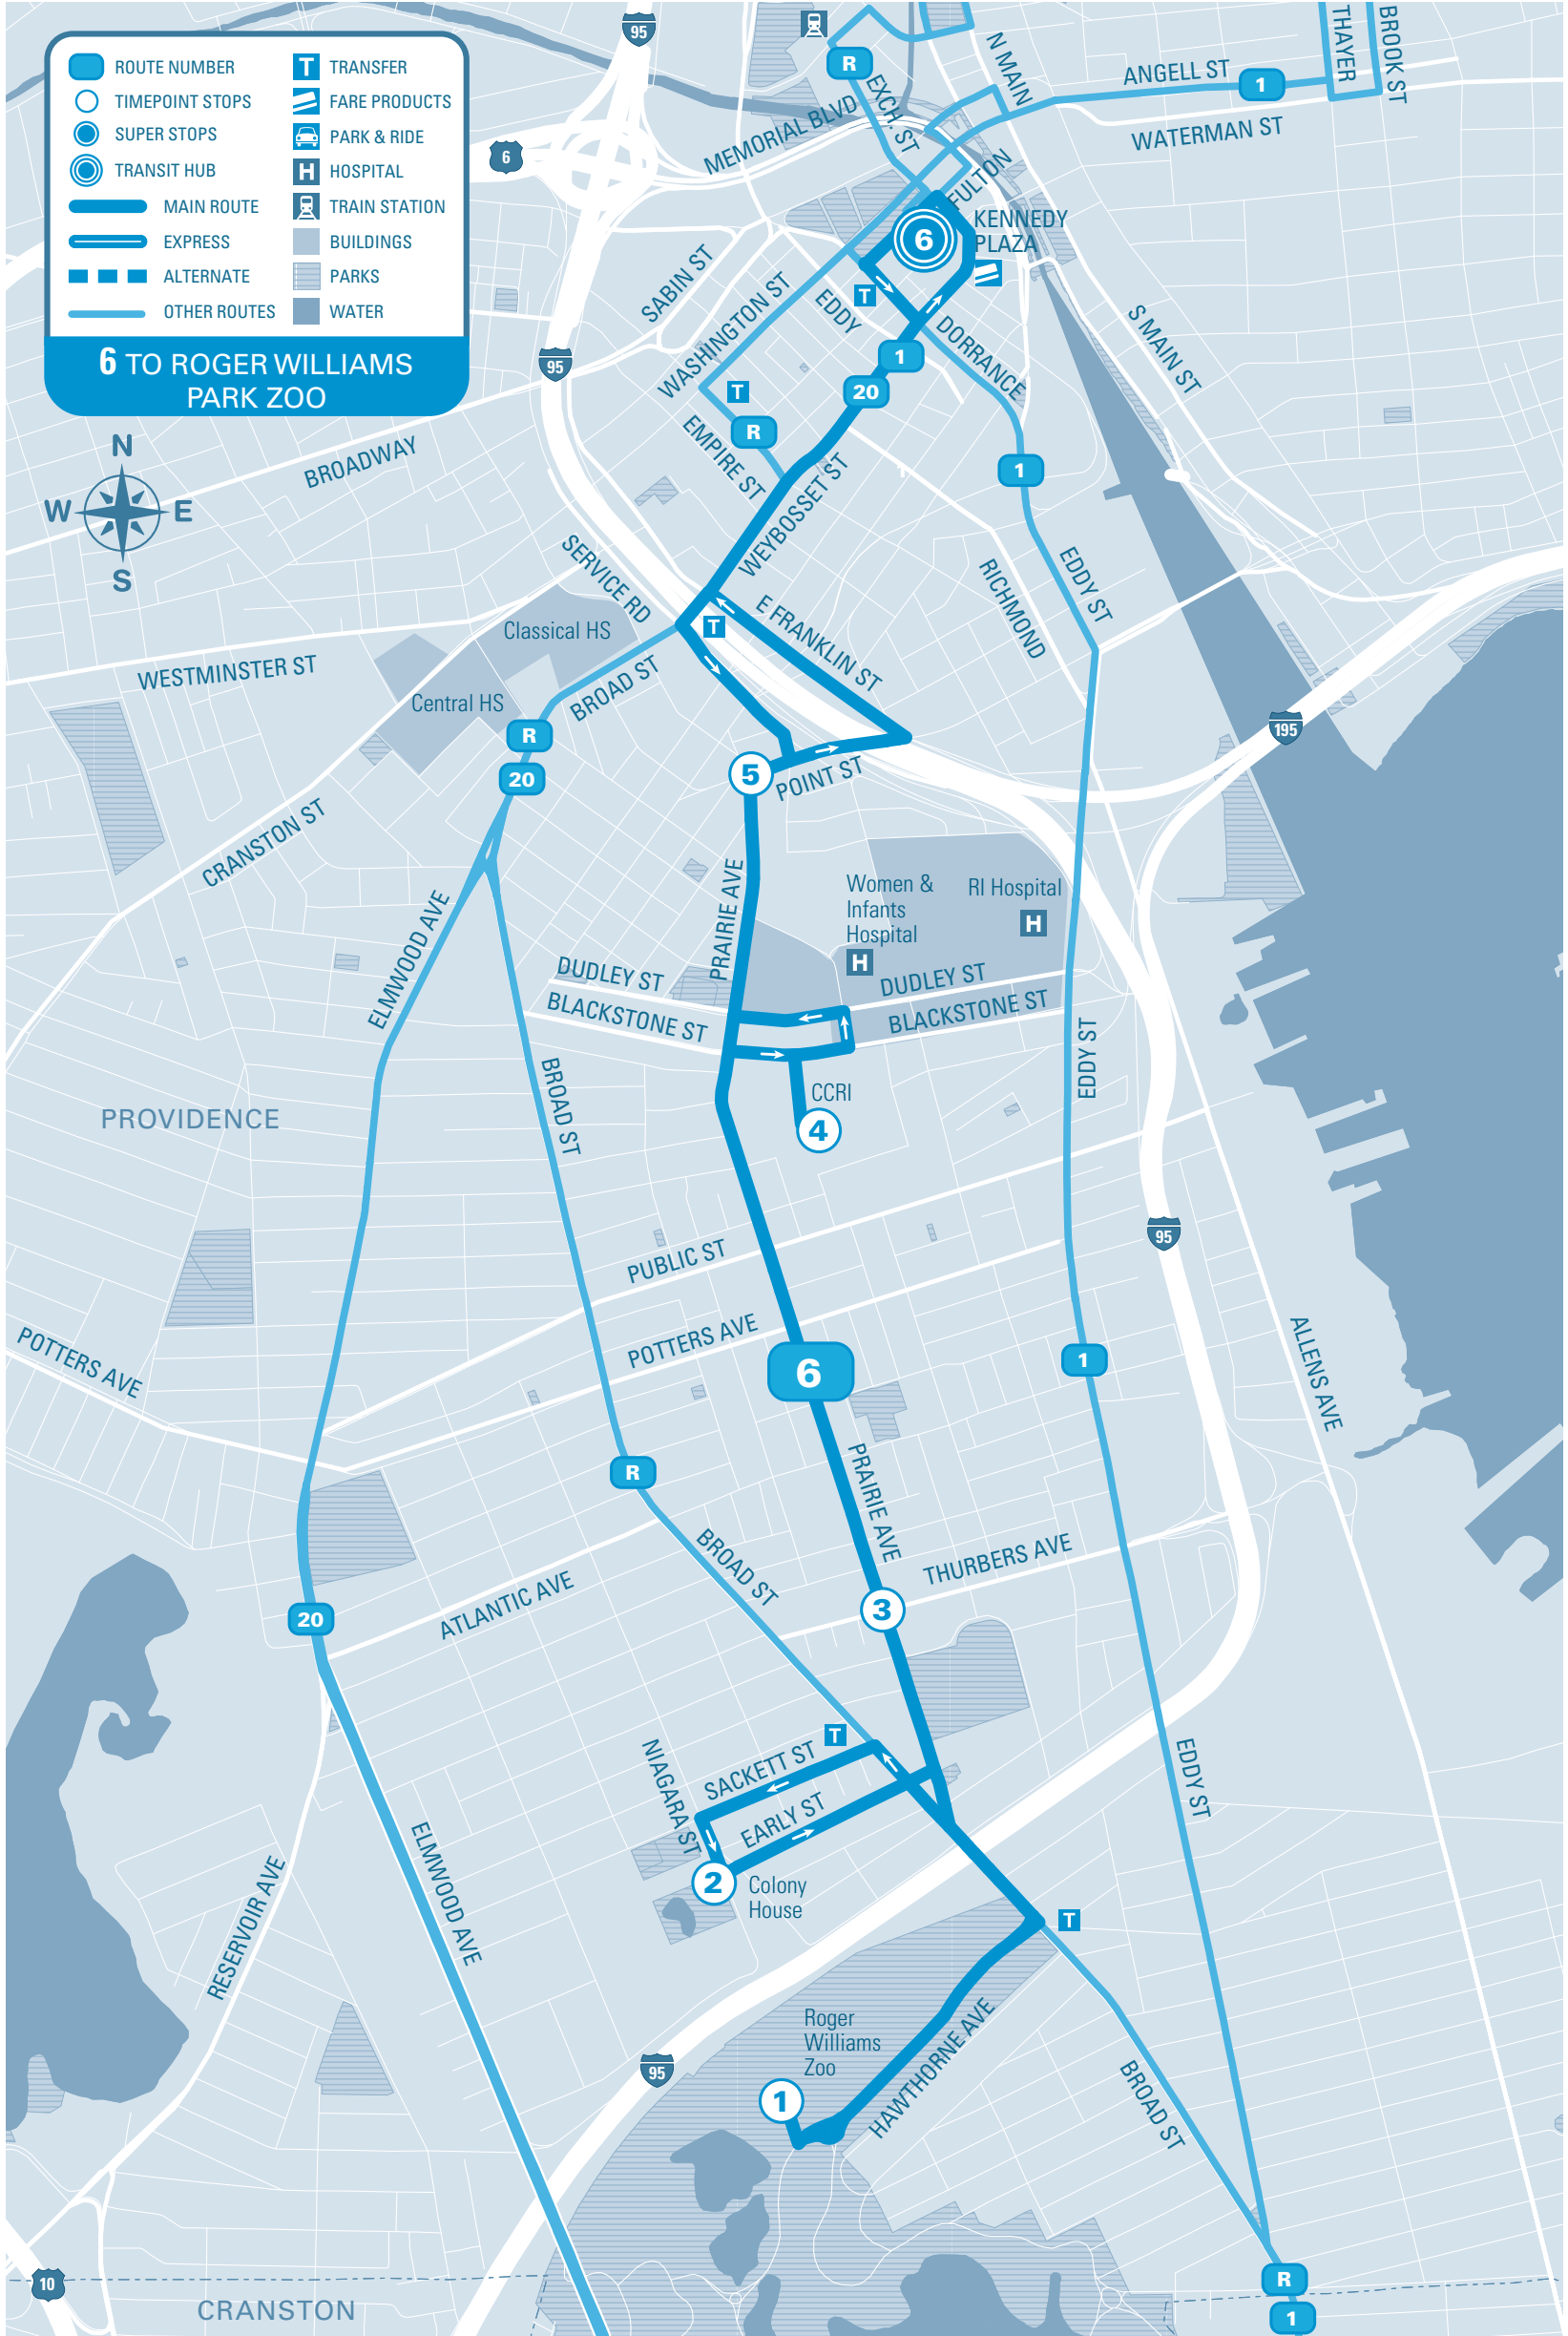

MAJOR STOPS

- ① Roger Williams Park Zoo
- ② Colony House
- ③ Prairie Avenue & Thurbers Avenue
- ④ Community College of Rhode Island (CCRI) Providence
- ⑤ Point Street & Prairie Avenue
- ⑥ KENNEDY PLAZA Stop D

6

Prairie Ave / Roger Williams Park Zoo

Schedule Effective June 15, 2024

OUTBOUND TO ROGER WILLIAMS PARK ZOO

	Timepoint Stops	KENNEDY PLAZA Stop D	Point & Prairie	CCRI Providence	Prairie & Thurbers	Colony House	Roger Williams Park Zoo
MONDAY TO FRIDAY	AM	6:37	6:42	6:45	6:51	6:54
		7:37	7:43	7:46	7:52	7:55
		8:37	8:43	8:46	8:52	8:55
		9:37	9:43	9:46	9:52	9:56
		10:07	10:13	10:16	10:22	10:26
		10:37	10:43	10:46	10:52	10:56
		11:07	11:13	11:16	11:22	11:26
	PM	11:37	11:43	11:46	11:52	11:56
		12:07	12:13	12:16	12:22	12:26
		12:37	12:43	12:46	12:52	12:56
		1:07	1:13	1:16	1:22	1:26
		1:37	1:43	1:46	1:52	1:56
		2:07	2:13	2:16	2:22	2:26
		2:37	2:43	2:46	2:52	2:55	2:59
3:07	3:14	3:17	3:24	3:28		
3:37	3:44	3:47	3:54	3:58	4:02		
4:37	4:44	4:47	4:53	4:56		
5:37	5:44	5:47	5:53	5:56		
6:37	6:43	6:46	6:52	6:55		
7:22	7:28	7:31		
8:00	8:06	8:09		
8:40	8:46	8:49		

	Timepoint Stops	KENNEDY PLAZA Stop D	Point & Prairie	CCRI Providence	Prairie & Thurbers	Colony House	Roger Williams Park Zoo
SATURDAY	AM	8:25	8:31	8:34	8:39	8:42
		9:25	9:31	9:34	9:39	9:43
		10:25	10:31	10:34	10:39	10:43
		11:25	11:31	11:34	11:39	11:43
		12:25	12:31	12:34	12:39	12:43
	PM	1:25	1:31	1:34	1:39	1:43
		2:25	2:31	2:34	2:39	2:43
		3:25	3:31	3:34	3:39	3:43
		4:25	4:31	4:34	4:39	4:42
		5:25	5:31	5:34	5:39	5:42

	Timepoint Stops	KENNEDY PLAZA Stop D	Point & Prairie	CCRI Providence	Prairie & Thurbers	Colony House	Roger Williams Park Zoo
SUN / HOL	AM	9:25	9:31	9:33	9:38	9:42
		10:25	10:31	10:33	10:38	10:42
		11:25	11:31	11:33	11:38	11:42
	PM	12:25	12:31	12:33	12:38	12:42
		1:25	1:31	1:33	1:38	1:42
		2:25	2:31	2:33	2:38	2:42
		3:25	3:31	3:33	3:38	3:42