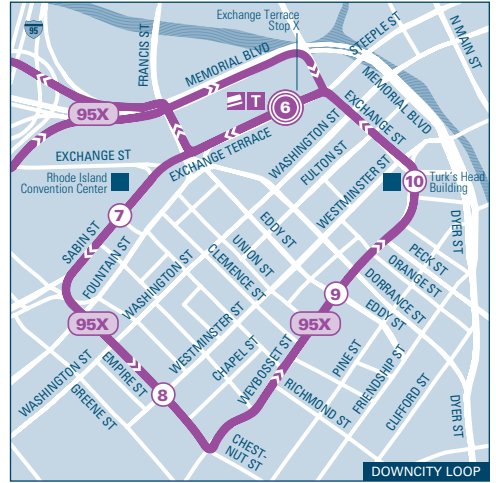

New connection to CCRI Warwick added!

- 1 Westerly Railroad Station
- 2 Ashaway Park & Ride
- 3 Wyoming Park & Ride
- 4 West Greenwich Park & Ride
- 5 **CCRI WARWICK Stops A/D**
- 6 **EXCHANGE TERRACE Stop X**
- 7 RI Convention Center
- 8 Empire & Westminster
- 9 Weybosset & Eddy
- 10 Turk's Head

INFO

401-781-9400
RIPTA.COM

95X WESTERLY P&R

- TIMEPOINT STOP
- TRANSIT HUB
- 🚏 FARE PRODUCTS
- 🚉 TRAIN STATION
- T TRANSFER
- H HOSPITAL
- 🚗 PARK & RIDE
- OTHER POINT OF INTEREST

MONDAY TO FRIDAY: Inbound to Providence

	1	2	3	4	5	6	7	8	9	10
Timepoint Stops	Westerly Railroad Station	Ashaway Park & Ride	Wyoming Park & Ride	West Greenwich Park & Ride	CCRI WARWICK STOP D	EXCHANGE TERRACE STOP X	RI Convention Center	Empire & Westminister	Weybosset & Eddy	Turk's Head
XFER	204, 301	301	301	13, 14, 16, 21, 22, 23, 29, 30, 66, 242	HUB	9X, 10X, 12X, 27, 28, 59X, 61X, 65X, 92	R, 6, 9X, 10X, 12X, 20, 22, 59X, 61X, 65X	6, 9X, 10X, 12X, 17, 20, 22, 59X, 61X, 65X	6, 9X, 10X, 12X, 20, 22, 59X, 61X, 65X
AM	6:00 6:30 7:01	6:17 6:47 7:18	6:26 6:56 7:27	6:41 7:11 7:42	6:53 7:23 7:54	7:18 7:48 8:19	7:19 7:49 8:20	7:20 7:50 8:21	7:22 7:52 8:23	7:24 7:54 8:25
PM	3:40	3:57	4:06	4:21	4:33	4:58

MONDAY TO FRIDAY: Outbound to Westery

	7	8	9	10	6	5	4	3	2	1
Timepoint Stops	RI Convention Center	Empire & Westminister	Weybosset & Eddy	Turk's Head	EXCHANGE TERRACE STOP X	CCRI WARWICK STOP A	West Greenwich Park & Ride	Wyoming Park & Ride	Ashaway Park & Ride	Westerly Railroad Station
XFER	9X, 10X, 12X, 27, 28, 59X, 61X, 65X, 92	R, 6, 9X, 10X, 12X, 20, 22, 59X, 61X, 65X	6, 9X, 10X, 12X, 17, 20, 22, 59X, 61X, 65X	6, 9X, 10X, 12X, 20, 22, 59X, 61X, 65X	HUB	13, 14, 16, 21, 22, 23, 29, 30, 66, 242	301	301	204, 301
AM	5:36	5:53	6:09	6:27	6:37	6:50
PM	2:05 4:02 4:32 5:08	2:06 4:03 4:33 5:09	2:08 4:05 4:35 5:11	2:10 4:07 4:37 5:13	2:12 4:09 4:39 5:15	2:29 4:26 4:56 5:32	2:45 4:42 5:12 5:48	3:03 5:00 5:30 6:06	3:13 5:10 5:40 6:16	3:26 5:23 5:53 6:29