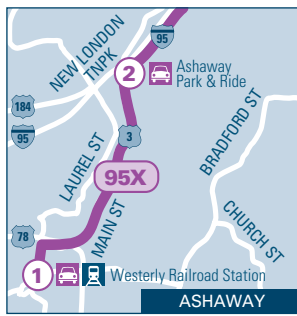

YOUR CONNECTION TO RHODE ISLAND AND BEYOND!

RIPTA provides seamless connections to trains, ferry service, bike paths, and the airport, allowing passengers to easily switch from one mode to another to complete a trip. **Scan here to get started!**

New connection to CCRI Warwick added!

- 1 Westerly Railroad Station
- 2 Ashaway Park & Ride
- 3 Wyoming Park & Ride
- 4 West Greenwich Park & Ride
- 5 **CCRI WARWICK Stops A/D**
- 6 **EXCHANGE TERRACE Stop X**
- 7 RI Convention Center
- 8 Empire & Westminster
- 9 Weybosset & Eddy
- 10 Turk's Head

FREQUENCY

Weekday:
Inbound: Three morning trips / One afternoon trip
Outbound: One morning trip / Four afternoon trips
Saturday / Sunday / Holiday: No service

FARES

Single Trip: \$2.00 — Exact Change Only
See Back for Details

INFO

401-781-9400
RIPTA.COM

95X WESTERLY P&R

- TIMEPOINT STOP
- TRANSIT HUB
- 🚏 FARE PRODUCTS
- 🚉 TRAIN STATION
- T TRANSFER
- H HOSPITAL
- 🚗 PARK & RIDE
- OTHER POINT OF INTEREST

MONDAY TO FRIDAY: Inbound to Providence