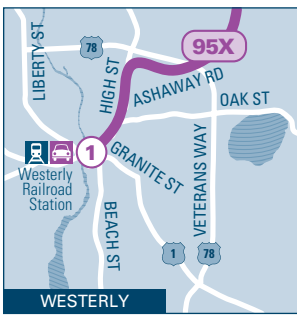

YOUR CONNECTION TO RHODE ISLAND AND BEYOND!

RIPTA provides seamless connections to trains, ferry service, bike paths, and the airport, allowing passengers to easily switch from one mode to another to complete a trip. **Scan here to get started!**

New connection to CCRI Warwick added!

- 1 Westerly Railroad Station
- 2 Ashaway Park & Ride
- 3 Wyoming Park & Ride
- 4 West Greenwich Park & Ride
- 5 **CCRI WARWICK Stops A/D**
- 6 **EXCHANGE TERRACE Stop X**
- 7 RI Convention Center
- 8 Empire & Westminster
- 9 Weybosset & Eddy
- 10 Turk's Head

INFO

401-781-9400
RIPTA.COM

95X WESTERLY P&R

- TIMEPOINT STOP
- TRANSIT HUB
- 🚏 FARE PRODUCTS
- 🚉 TRAIN STATION
- T TRANSFER
- H HOSPITAL
- 🚗 PARK & RIDE
- OTHER POINT OF INTEREST

MONDAY TO FRIDAY: Inbound to Providence

	1	2	3	4	5	6	7	8	9	10
Timepoint Stops	Westerly Railroad Station	Ashaway Park & Ride	Wyoming Park & Ride	West Greenwich Park & Ride	CCRI WARWICK STOP D	EXCHANGE TERRACE STOP X	RI Convention Center	Empire & Westminister	Weybosset & Eddy	Turk's Head
XFER	204, 301	301	301	13, 14, 16, 21, 22, 23, 29, 30, 66, 242	HUB	9X, 10X, 12X, 27, 28, 59X, 61X, 65X, 92	R, 6, 9X, 10X, 12X, 20, 22, 59X, 61X, 65X	6, 9X, 10X, 12X, 17, 20, 22, 59X, 61X, 65X	6, 9X, 10X, 12X, 20, 22, 59X, 61X, 65X
AM	6:00 6:30 7:01	6:17 6:47 7:18	6:26 6:56 7:27	6:41 7:11 7:42	6:53 7:23 7:54	7:18 7:48 8:19	7:19 7:49 8:20	7:20 7:50 8:21	7:22 7:52 8:23	7:24 7:54 8:25
PM	3:40	3:57	4:06	4:21	4:33	4:58