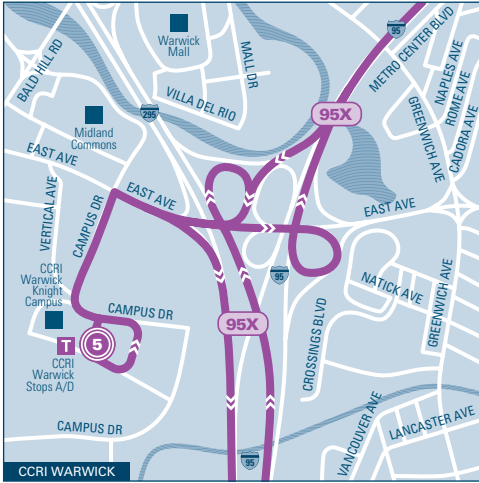

New connection to CCRI Warwick added!

- 1 Westerly Railroad Station
- 2 Ashaway Park & Ride
- 3 Wyoming Park & Ride
- 4 West Greenwich Park & Ride
- 5 **CCRI WARWICK Stops A/D**
- 6 **EXCHANGE TERRACE Stop X**
- 7 RI Convention Center
- 8 Empire & Westminster
- 9 Weybosset & Eddy
- 10 Turk's Head

INFO

401-781-9400
RIPTA.COM

95X WESTERLY P&R

- TIMEPOINT STOP
- TRANSIT HUB
- 🚏 FARE PRODUCTS
- 🚉 TRAIN STATION
- T TRANSFER
- H HOSPITAL
- 🚗 PARK & RIDE
- OTHER POINT OF INTEREST

MONDAY TO FRIDAY: Inbound to Providence

	1	2	3	4	5	6	7	8	9	10
Timepoint Stops	Westerly Railroad Station	Ashaway Park & Ride	Wyoming Park & Ride	West Greenwich Park & Ride	CCRI WARWICK STOP D	EXCHANGE TERRACE STOP X	RI Convention Center	Empire & Westminister	Weybosset & Eddy	Turk's Head
XFER	204, 301	301	301	13, 14, 16, 21, 22, 23, 29, 30, 66, 242	HUB	9X, 10X, 12X, 27, 28, 59X, 61X, 65X, 92	R, 6, 9X, 10X, 12X, 20, 22, 59X, 61X, 65X	6, 9X, 10X, 12X, 17, 20, 22, 59X, 61X, 65X	6, 9X, 10X, 12X, 20, 22, 59X, 61X, 65X
AM	6:00 6:30 7:01	6:17 6:47 7:18	6:26 6:56 7:27	6:41 7:11 7:42	6:53 7:23 7:54	7:18 7:48 8:19	7:19 7:49 8:20	7:20 7:50 8:21	7:22 7:52 8:23	7:24 7:54 8:25
PM	3:40	3:57	4:06	4:21	4:33	4:58

MONDAY TO FRIDAY: Outbound to Westery

	7	8	9	10	6	5	4	3	2	1
Timepoint Stops	RI Convention Center	Empire & Westminister	Weybosset & Eddy	Turk's Head	EXCHANGE TERRACE STOP X	CCRI WARWICK STOP A	West Greenwich Park & Ride	Wyoming Park & Ride	Ashaway Park & Ride	Westerly Railroad Station
XFER	9X, 10X, 12X, 27, 28, 59X, 61X, 65X, 92	R, 6, 9X, 10X, 12X, 20, 22, 59X, 61X, 65X	6, 9X, 10X, 12X, 17, 20, 22, 59X, 61X, 65X	6, 9X, 10X, 12X, 20, 22, 59X, 61X, 65X	HUB	13, 14, 16, 21, 22, 23, 29, 30, 66, 242	301	301	204, 301
AM	5:36	5:53	6:09	6:27	6:37	6:50
PM	2:05 4:02 4:32 5:08	2:06 4:03 4:33 5:09	2:08 4:05 4:35 5:11	2:10 4:07 4:37 5:13	2:12 4:09 4:39 5:15	2:29 4:26 4:56 5:32	2:45 4:42 5:12 5:48	3:03 5:00 5:30 6:06	3:13 5:10 5:40 6:16	3:26 5:23 5:53 6:29