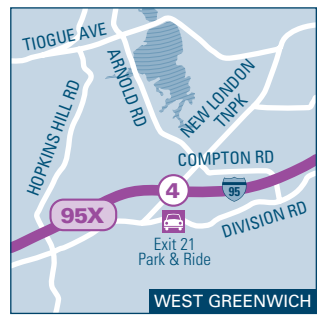

New connection to CCRI Warwick added!

- 1 Westerly Railroad Station
- 2 Ashaway Park & Ride
- 3 Wyoming Park & Ride
- 4 West Greenwich Park & Ride
- 5 **CCRI WARWICK Stops A/D**
- 6 **EXCHANGE TERRACE Stop X**
- 7 RI Convention Center
- 8 Empire & Westminster
- 9 Weybosset & Eddy
- 10 Turk's Head

INFO

401-781-9400
RIPTA.COM

95X WESTERLY P&R

- TIMEPOINT STOP
- TRANSIT HUB
- 🚏 FARE PRODUCTS
- 🚉 TRAIN STATION
- T TRANSFER
- H HOSPITAL
- 🚗 PARK & RIDE
- OTHER POINT OF INTEREST

MONDAY TO FRIDAY: Inbound to Providence

	1	2	3	4	5	6	7	8	9	10
Timepoint Stops	Westerly Railroad Station	Ashaway Park & Ride	Wyoming Park & Ride	West Greenwich Park & Ride	CCRI WARWICK STOP D	EXCHANGE TERRACE STOP X	RI Convention Center	Empire & Westminister	Weybosset & Eddy	Turk's Head
XFER	204, 301	301	301	13, 14, 16, 21, 22, 23, 29, 30, 66, 242	HUB	9X, 10X, 12X, 27, 28, 59X, 61X, 65X, 92	R, 6, 9X, 10X, 12X, 20, 22, 59X, 61X, 65X	6, 9X, 10X, 12X, 17, 20, 22, 59X, 61X, 65X	6, 9X, 10X, 12X, 20, 22, 59X, 61X, 65X
AM	6:00 6:30 7:01	6:17 6:47 7:18	6:26 6:56 7:27	6:41 7:11 7:42	6:53 7:23 7:54	7:18 7:48 8:19	7:19 7:49 8:20	7:20 7:50 8:21	7:22 7:52 8:23	7:24 7:54 8:25
PM	3:40	3:57	4:06	4:21	4:33	4:58

MONDAY TO FRIDAY: Outbound to Westery

	7	8	9	10	6	5	4	3	2	1
Timepoint Stops	RI Convention Center	Empire & Westminister	Weybosset & Eddy	Turk's Head	EXCHANGE TERRACE STOP X	CCRI WARWICK STOP A	West Greenwich Park & Ride	Wyoming Park & Ride	Ashaway Park & Ride	Westerly Railroad Station
XFER	9X, 10X, 12X, 27, 28, 59X, 61X, 65X, 92	R, 6, 9X, 10X, 12X, 20, 22, 59X, 61X, 65X	6, 9X, 10X, 12X, 17, 20, 22, 59X, 61X, 65X	6, 9X, 10X, 12X, 20, 22, 59X, 61X, 65X	HUB	13, 14, 16, 21, 22, 23, 29, 30, 66, 242	301	301	204, 301
AM	5:36	5:53	6:09	6:27	6:37	6:50
PM	2:05 4:02 4:32 5:08	2:06 4:03 4:33 5:09	2:08 4:05 4:35 5:11	2:10 4:07 4:37 5:13	2:12 4:09 4:39 5:15	2:29 4:26 4:56 5:32	2:45 4:42 5:12 5:48	3:03 5:00 5:30 6:06	3:13 5:10 5:40 6:16	3:26 5:23 5:53 6:29