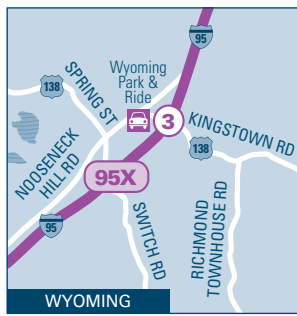

New connection to CCRI Warwick added!

- 1 Westerly Railroad Station
- 2 Ashaway Park & Ride
- 3 Wyoming Park & Ride
- 4 West Greenwich Park & Ride
- 5 **CCRI WARWICK Stops A/D**
- 6 **EXCHANGE TERRACE Stop X**
- 7 RI Convention Center
- 8 Empire & Westminster
- 9 Weybosset & Eddy
- 10 Turk's Head

FREQUENCY

Weekday:
Inbound: Three morning trips / One afternoon trip
Outbound: One morning trip / Four afternoon trips
Saturday / Sunday / Holiday: No service

FARES

Single Trip: \$2.00 — Exact Change Only
See Back for Details

INFO

401-781-9400
RIPTA.COM

95X WESTERLY P&R

- TIMEPOINT STOP
- TRANSIT HUB
- 🚏 FARE PRODUCTS
- 🚉 TRAIN STATION
- T TRANSFER
- H HOSPITAL
- 🚗 PARK & RIDE
- OTHER POINT OF INTEREST

MONDAY TO FRIDAY: Inbound to Providence

	1	2	3	4	5	6	7	8	9	10
Timepoint Stops	Westerly Railroad Station	Ashaway Park & Ride	Wyoming Park & Ride	West Greenwich Park & Ride	CCRI WARWICK STOP D	EXCHANGE TERRACE STOP X	RI Convention Center	Empire & Westminister	Weybosset & Eddy	Turk's Head
XFER	204, 301	301	301	13, 14, 16, 21, 22, 23, 29, 30, 66, 242	HUB	9X, 10X, 12X, 27, 28, 59X, 61X, 65X, 92	R, 6, 9X, 10X, 12X, 20, 22, 59X, 61X, 65X	6, 9X, 10X, 12X, 17, 20, 22, 59X, 61X, 65X	6, 9X, 10X, 12X, 20, 22, 59X, 61X, 65X
AM	6:00 6:30 7:01	6:17 6:47 7:18	6:26 6:56 7:27	6:41 7:11 7:42	6:53 7:23 7:54	7:18 7:48 8:19	7:19 7:49 8:20	7:20 7:50 8:21	7:22 7:52 8:23	7:24 7:54 8:25
PM	3:40	3:57	4:06	4:21	4:33	4:58