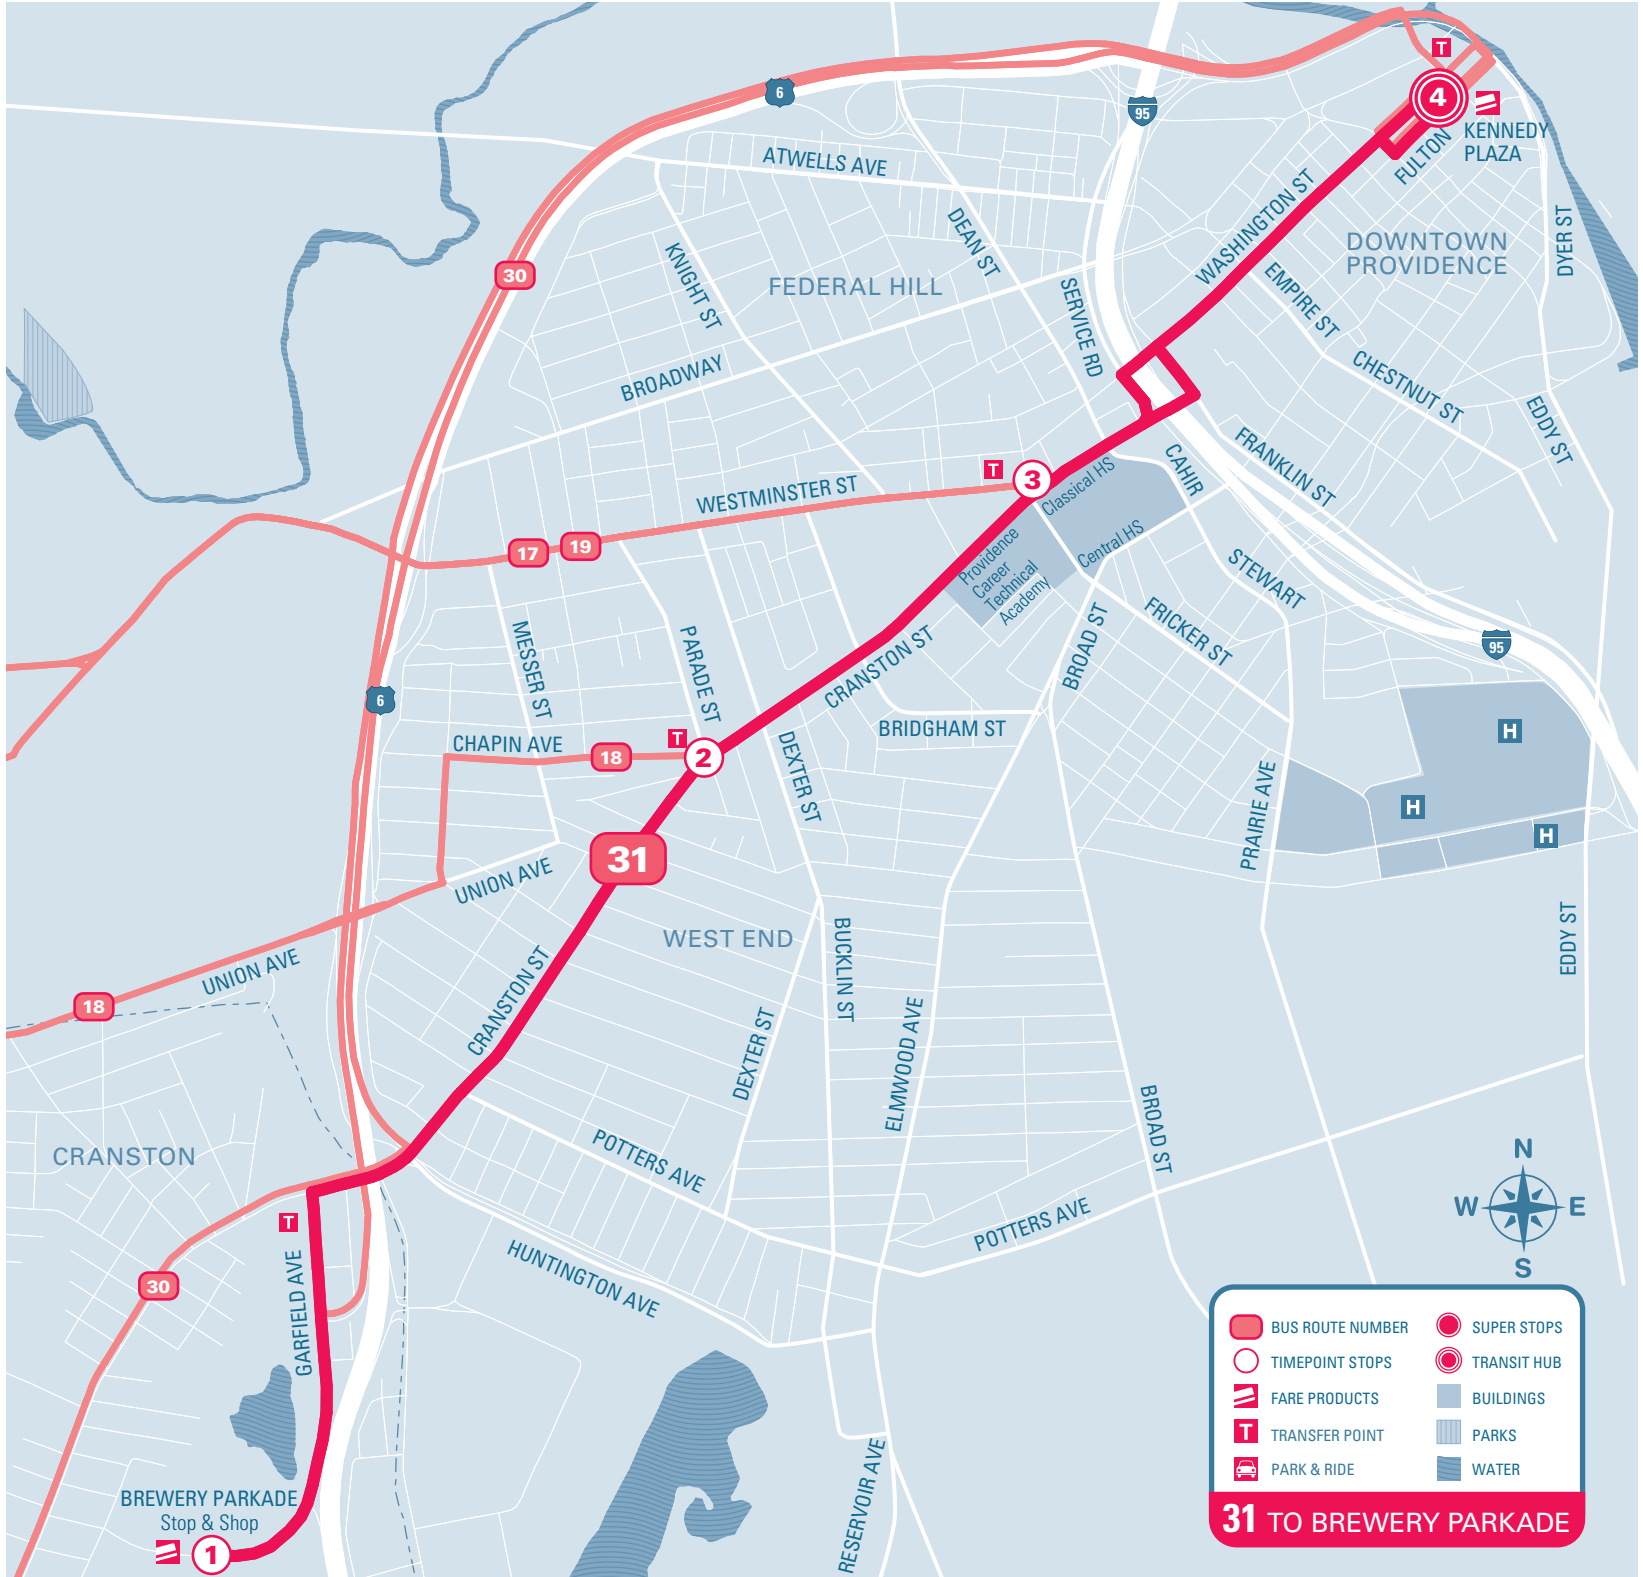

31 TO BREWERY PARKADE

Timepoint Stops					
	KENNEDY PLAZA - Stop D	Cranston & Westminister	Cranston & Parade	Brewery Parkade	
TRANSFER	HUB	17, 19	18		
MONDAY TO FRIDAY	AM	5:55	5:59	6:02	6:07
	6:15	6:19	6:22	6:27	
	6:35	6:39	6:42	6:47	
	6:55	6:59	7:02	7:08	
	7:15	7:21	7:25	7:31	
	7:35	7:41	7:45	7:51	
	7:55	8:01	8:05	8:11	
	8:15	8:20	8:24	8:30	
	8:35	8:40	8:44	8:50	
	8:55	9:00	9:04	9:10	
	9:15	9:20	9:24	9:30	
	9:35	9:40	9:44	9:50	
	9:55	10:00	10:04	10:11	
	10:15	10:20	10:24	10:31	
	10:35	10:40	10:44	10:51	
	10:55	11:00	11:04	11:11	
	11:15	11:20	11:24	11:31	
	11:35	11:40	11:44	11:51	
11:55	12:00	12:04	12:11		
PM	12:15	12:20	12:24	12:31	
12:35	12:40	12:44	12:51		
12:55	1:00	1:04	1:11		
1:15	1:20	1:24	1:31		
1:35	1:40	1:44	1:51		
1:55	2:00	2:04	2:12		
2:15	2:21	2:25	2:33		
2:35	2:41	2:45	2:53		
2:55	3:01	3:06	3:15		
3:08	3:15	3:20	3:29		
3:15	3:22	3:27	3:36		
3:35	3:42	3:47	3:56		
3:55	4:02	4:06	4:16		
4:15	4:22	4:26	4:36		
4:35	4:42	4:46	4:56		
4:55	5:02	5:06	5:15		
5:15	5:21	5:25	5:34		
5:35	5:41	5:45	5:54		
5:55	6:01	6:05	6:13		
6:15	6:20	6:24	6:32		
6:35	6:40	6:44	6:52		
6:55	7:00	7:03	7:10		
7:05	7:10	7:13	7:20		
7:30	7:35	7:38	7:45		
7:55	8:00	8:03	8:09		
8:20	8:25	8:28	8:34		
8:45	8:50	8:53	8:59		
9:10	9:15	9:18	9:24		
9:35	9:40	9:43	9:49		
10:00	10:04	10:07	10:13		
10:25	10:29	10:32	10:38		
10:50	10:54	10:57	11:03		
11:20	11:24	11:27	11:33		

(a) Trip operates when Providence Public Schools are in session.

Timepoint Stops					
	KENNEDY PLAZA - Stop D	Cranston & Westminister	Cranston & Parade	Brewery Parkade	
TRANSFER	HUB	17, 19	18		
SATURDAY	AM	6:24	6:29	6:32	6:38
	6:49	6:54	6:57	7:03	
	7:16	7:21	7:24	7:30	
	7:41	7:46	7:49	7:55	
	8:06	8:11	8:14	8:20	
	8:26	8:31	8:34	8:40	
	8:44	8:49	8:52	8:58	
	9:02	9:07	9:10	9:17	
	9:20	9:25	9:28	9:35	
	9:38	9:43	9:46	9:53	
	9:56	10:01	10:04	10:10	
	10:14	10:19	10:22	10:30	
	10:32	10:37	10:40	10:48	
	10:50	10:55	10:58	11:06	
	11:08	11:13	11:16	11:25	
	11:26	11:31	11:34	11:43	
	11:44	11:49	11:52	12:01	
	12:02	12:07	12:10	12:19	
12:20	12:25	12:28	12:37		
12:38	12:43	12:46	12:55		
12:56	1:01	1:04	1:12		
1:14	1:19	1:22	1:30		
1:32	1:37	1:40	1:48		
1:50	1:55	1:58	2:06		
2:08	2:13	2:16	2:24		
2:26	2:31	2:34	2:42		
2:44	2:49	2:52	3:00		
3:02	3:07	3:10	3:19		
3:20	3:25	3:28	3:37		
3:38	3:43	3:46	3:55		
3:56	4:01	4:04	4:13		
4:14	4:19	4:22	4:31		
4:32	4:37	4:40	4:49		
4:50	4:55	4:58	5:07		
5:08	5:13	5:16	5:24		
5:26	5:31	5:34	5:42		
5:44	5:49	5:52	6:00		
6:02	6:07	6:10	6:18		
6:20	6:25	6:28	6:36		
6:38	6:43	6:46	6:54		
6:56	7:01	7:04	7:11		
7:14	7:19	7:22	7:29		
7:39	7:44	7:47	7:54		
8:04	8:09	8:12	8:19		
8:29	8:34	8:37	8:44		
8:54	8:59	9:02	9:08		
9:19	9:24	9:27	9:33		
9:44	9:49	9:52	9:58		
10:09	10:14	10:17	10:23		
10:34	10:39	10:42	10:48		
PM