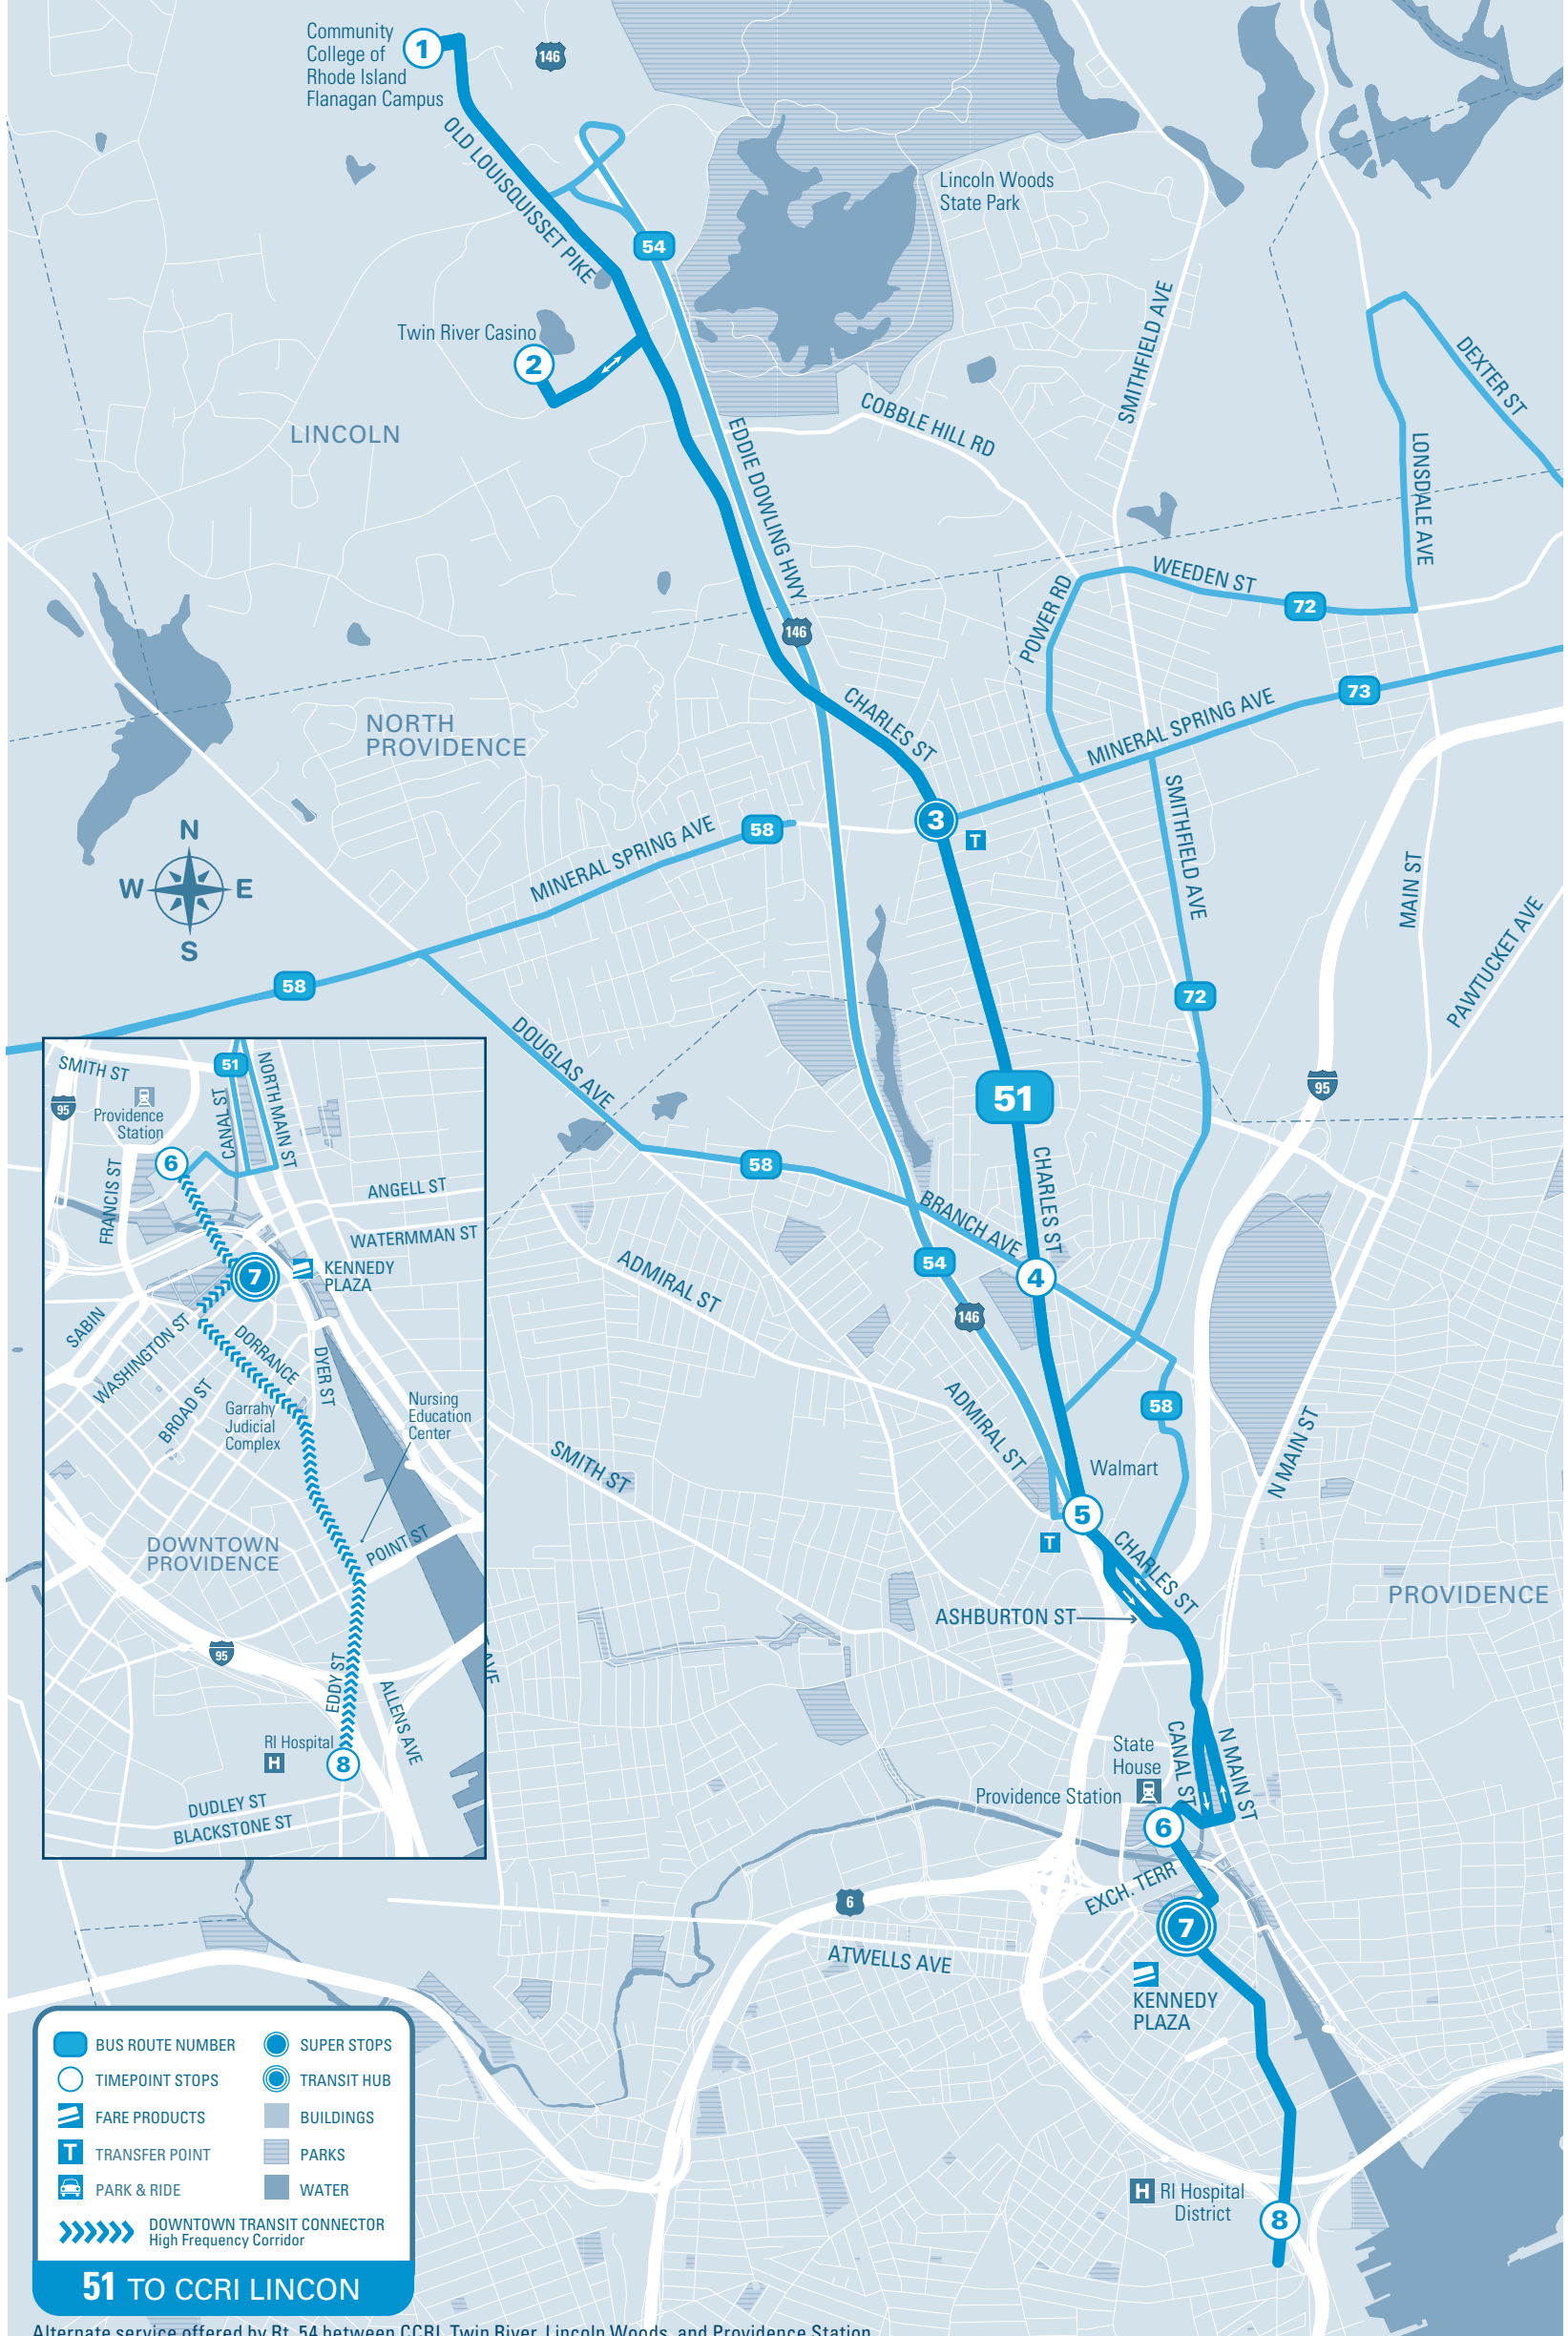

51 TO CCRI LINCOLN
Alternate service offered by Rt. 54 between CCRI, Twin River, Lincoln Woods, and Providence Station.

OUTBOUND TO CCRI LINCOLN/TWIN RIVER CASINO

		8	7	6	5	4	3	2	1	CONNECTION
		ROUTE 54 Leaves CCRI for Lincoln Mall & Woonsocket								
Timepoint Stops	TRANSFER	Hospital District	KENNEDY PLAZA Stop G	Providence Station	Admiral & Charles	Branch & Charles	MINERAL SPRING & CHARLES	Twin River Casino	Arrives CCRI Lincoln	
MONDAY TO FRIDAY	AM	6:28	6:35	6:37	6:41	6:44	6:48	6:52	6:57	7:10
		7:12	7:20	7:22	7:27	7:30	7:35	7:39	7:44	7:55
		7:57	8:05	8:07	8:12	8:16	8:21	8:25	8:30	8:40
		8:42	8:50	8:52	8:57	9:01	9:06	9:10	9:15	9:25
		9:27	9:35	9:37	9:42	9:46	9:51	9:55	10:00	10:10
		10:12	10:20	10:22	10:27	10:31	10:36	10:40	10:45	10:56
	PM	10:57	11:05	11:07	11:12	11:16	11:21	11:25	11:30	11:41
		11:42	11:50	11:52	11:57	12:01	12:06	12:10	12:15	12:26
		12:27	12:35	12:37	12:42	12:46	12:51	12:55	1:00	1:11
		1:07	1:15	1:17	1:22	1:26	1:31	1:35	1:40	1:51
		1:47	1:55	1:57	2:02	2:07	2:13	2:17	2:22	2:32
		2:26	2:35	2:37	2:43	2:48	2:54	2:58	3:03	3:12
SATURDAY	AM	3:06	3:15	3:17	3:23	3:28	3:36	3:41	3:46	3:52
		3:46	3:55	3:57	4:03	4:08	4:16	4:21	4:26	4:34
		4:26	4:35	4:37	4:44	4:49	4:57	5:02	5:07	5:14
		5:07	5:15	5:17	5:23	5:28	5:34	5:39	5:44	5:52
		5:47	5:55	5:57	6:03	6:07	6:12	6:16	6:21	6:31
		6:28	6:35	6:37	6:42	6:46	6:51	6:55	7:00	7:11
	PM	7:13	7:20	7:22	7:27	7:31	7:36	7:40	7:45	7:56
		7:58	8:05	8:07	8:11	8:14	8:18	8:22	8:27	8:40
		8:43	8:50	8:52	8:56	8:59	9:03	9:07	9:12	9:25
		9:28	9:35	9:37	9:41	9:44	9:48	9:52	9:57	10:10
		10:13	10:20	10:22	10:26	10:29	10:33	10:37	10:42	10:55
		10:58	11:05	11:07	11:11	11:14	11:18	11:22	11:27	11:40
11:43	11:50	11:52	11:56	11:59	12:03	12:07	12:12	12:20