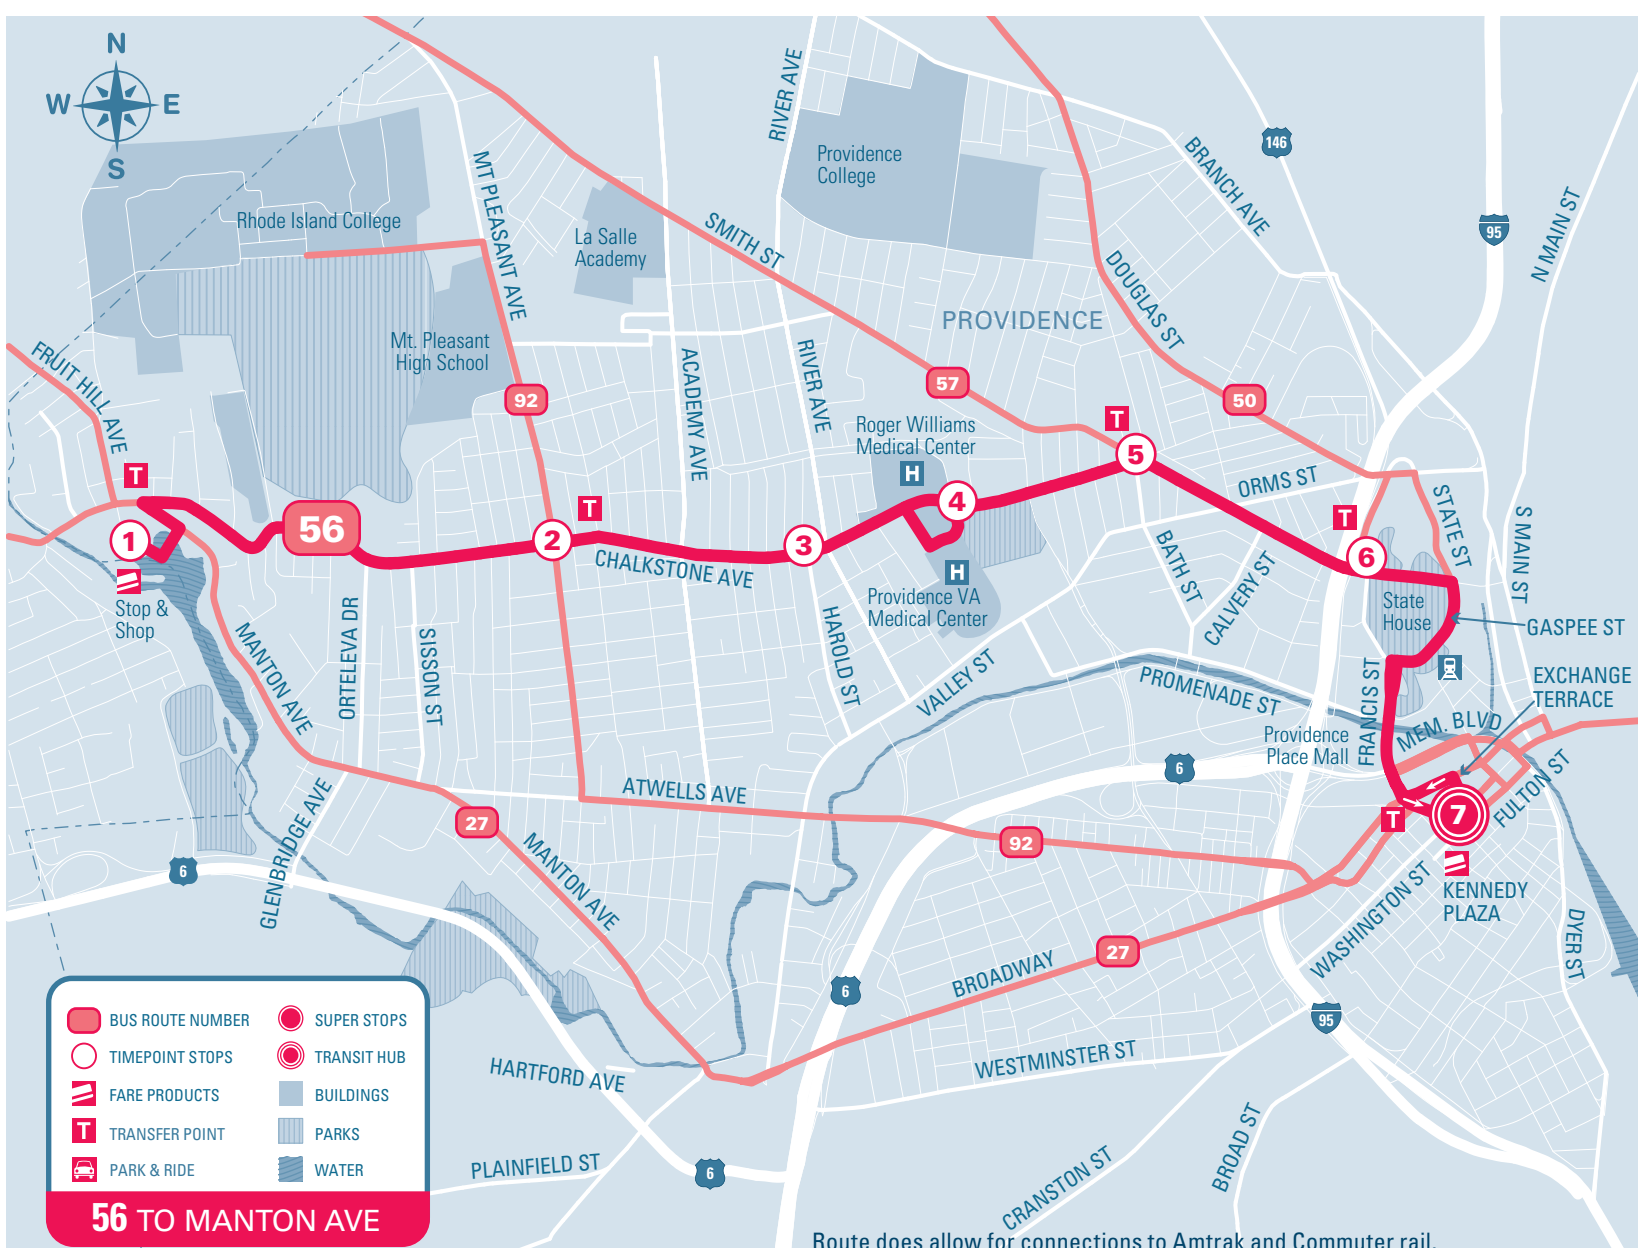

OUTBOUND TO STOP & SHOP MANTON

Timepoint Stops	KENNEDY						
	PLAZA Stop V	Smith & Francis	Chalkstone & Smith	V.A. Hospital	Chalkstone & River	Chalkstone & Mt. Pleasant	Stop & Shop Manton
TRANSFER	HUB	50	57				
MONDAY TO FRIDAY	AM	5:50	5:54	5:56	5:58	6:00	6:02
	6:10	6:14	6:16	6:19	6:21	6:23	6:26
	6:30	6:34	6:36	6:39	6:41	6:43	6:46
	6:50	6:54	6:56	6:59	7:01	7:04	7:08
	7:10	7:15	7:18	7:22	7:24	7:27	7:31
	7:30	7:35	7:38	7:42	7:44	7:47	7:51
	7:50	7:55	7:58	8:02	8:04	8:07	8:11
	8:10	8:15	8:18	8:21	8:23	8:26	8:30
	8:30	8:35	8:38	8:41	8:43	8:46	8:50
	8:50	8:55	8:58	9:01	9:03	9:06	9:10
	9:10	9:15	9:18	9:21	9:23	9:26	9:30
	9:30	9:35	9:38	9:41	9:43	9:46	9:50
	9:50	9:55	9:58	10:01	10:03	10:06	10:10
	10:10	10:15	10:18	10:21	10:23	10:26	10:30
	10:30	10:35	10:38	10:41	10:43	10:46	10:50
	10:50	10:55	10:58	11:01	11:03	11:06	11:10
	11:10	11:15	11:18	11:21	11:23	11:26	11:30
	11:30	11:35	11:38	11:41	11:43	11:46	11:50
11:50	11:55	11:58	12:01	12:03	12:06	12:10	
PM	12:10	12:15	12:18	12:21	12:23	12:26	12:30
12:30	12:35	12:38	12:41	12:43	12:46	12:50	
12:50	12:55	12:58	1:01	1:03	1:06	1:10	
1:10	1:15	1:18	1:21	1:23	1:26	1:30	
1:30	1:35	1:38	1:41	1:43	1:46	1:50	
1:50	1:55	1:58	2:01	2:03	2:06	2:10	
2:10	2:15	2:18	2:21	2:23	2:26	2:30	
2:30	2:35	2:38	2:41	2:43	2:46	2:50	
2:50	2:55	2:58	3:01	3:04	3:08	3:12	
3:02	3:08	3:12	3:16	3:19	3:23	3:27	
3:10	3:16	3:20	3:24	3:27	3:31	3:35	
3:30	3:36	3:40	3:44	3:47	3:51	3:55	
3:50	3:56	4:00	4:04	4:07	4:11	4:15	
4:10	4:18	4:22	4:26	4:29	4:33	4:37	
4:30	4:38	4:42	4:46	4:49	4:53	4:57	
4:50	4:58	5:02	5:05	5:08	5:12	5:16	
5:10	5:17	5:20	5:23	5:26	5:30	5:34	
5:30	5:37	5:40	5:43	5:46	5:50	5:54	
5:50	5:57	6:00	6:03	6:05	6:08	6:12	
6:10	6:16	6:19	6:22	6:24	6:27	6:31	
6:30	6:36	6:39	6:42	6:44	6:47	6:51	
6:50	6:56	6:59	7:02	7:04	7:07	7:11	
7:05	7:10	7:13	7:16	7:18	7:21	7:25	
7:25	7:30	7:33	7:36	7:38	7:41	7:45	
7:50	7:55	7:58	8:01	8:03	8:06	8:10	
8:15	8:20	8:23	8:26	8:28	8:31	8:35	
8:40	8:45	8:48	8:51	8:53	8:56	9:00	
9:05	9:10	9:13	9:16	9:18	9:21	9:25	
9:30	9:35	9:38	9:41	9:43	9:46	9:50	
9:55	10:00	10:02	10:05	10:07	10:10	10:14	
10:20	10:25	10:27	10:30	10:32	10:35	10:39	
10:45	10:50	10:52	10:55	10:57	11:00	11:04	
11:10	11:14	11:16	11:18	11:20	11:22	11:26	

(a) Trip operates when Providence Public Schools are in session.