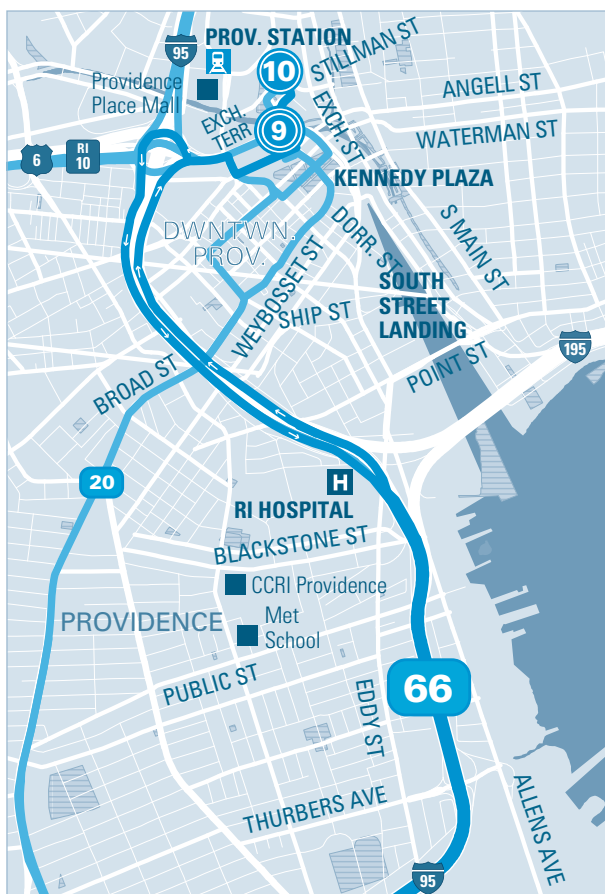

MAJOR STOPS

- 1 URI KINGSTON
- 2 Kingston Station
- 3 Rte. 2 & 138
- 4 Rte. 2 & Exeter Rd. (Exeter Variety)
- 5 Wickford Junction
- 6 Rte. 2 & 4 Park & Ride Lot
- 7 CCRI WARWICK
- 8 T.F. GREEN INTERNATIONAL AIRPORT
- 9 KENNEDY PLAZA STOP X
- 10 PROVIDENCE STATION

Timepoint Stops	PROVIDENCE STATION	KENNEDY PLAZA STOP X	T.F. GREEN INTERNATIONAL AIRPORT	CCRI WARWICK	Rte. 2 & Rte. 4 Park & Ride	Wickford Junction	Rte. 2 & Exeter Rd (Exeter Variety)	Rte. 2 & 138	Kingston RR Station	URI KINGSTON Route 66 Arr. URI	Route 69 Departs URI	Route 69 Arrives Galilee
TRANSFER	R, 3, 4, 51, 54, 58, 72	HUB	1, 20	13, 14, 21, 22, 29, 30				64	64, 69, 203 Flex			
SATURDAY												
AM												
7:45	7:48	8:03	8:11	8:22	8:28	8:35	8:41	8:44	8:50		8:50	9:27
8:40	8:43	8:58	9:06	9:17	9:23	9:30	9:36	9:39	9:45		9:45	10:22
9:35	9:38	9:53	10:01	10:12	10:18	10:25	10:31	10:34	10:40		10:40	11:17
10:30	10:33	10:48	10:56	11:07	11:13	11:20	11:26	11:29	11:35		11:35	12:12
11:24	11:27	11:42	11:50	12:01	12:08	12:15	12:21	12:24	12:30		12:30	1:07
PM												
12:17	12:20	12:37	12:45	12:56	1:03	1:10	1:16	1:19	1:25		1:25	2:02
1:12	1:15	1:32	1:40	1:51	1:58	2:05	2:11	2:14	2:20		2:20	2:57
2:07	2:10	2:27	2:35	2:46	2:53	3:00	3:06	3:09	3:15		3:15	3:52
3:02	3:05	3:22	3:30	3:41	3:48	3:55	4:01	4:04	4:10		4:10	4:47
3:57	4:00	4:17	4:25	4:36	4:43	4:50	4:56	4:59	5:05		5:05	5:42
4:52	4:55	5:12	5:20	5:31	5:38	5:45	5:51	5:54	6:00		6:00	6:37
5:48	5:51	6:08	6:16	6:27	6:33	6:40	6:46	6:49	6:55		6:55	7:32
6:43	6:46	7:03	7:11	7:22	7:28	7:35	7:41	7:44	7:50		7:50	8:27
7:40	7:43	7:58	8:06	8:17	8:23	8:30	8:36	8:39	8:45		8:45	9:22
8:35	8:38	8:53	9:01	9:12	9:18	9:25	9:31	9:34	9:40		9:40	10:17
9:30	9:33	9:48	9:56	10:07	10:13	10:20	10:26	10:29	10:35		10:35	11:12