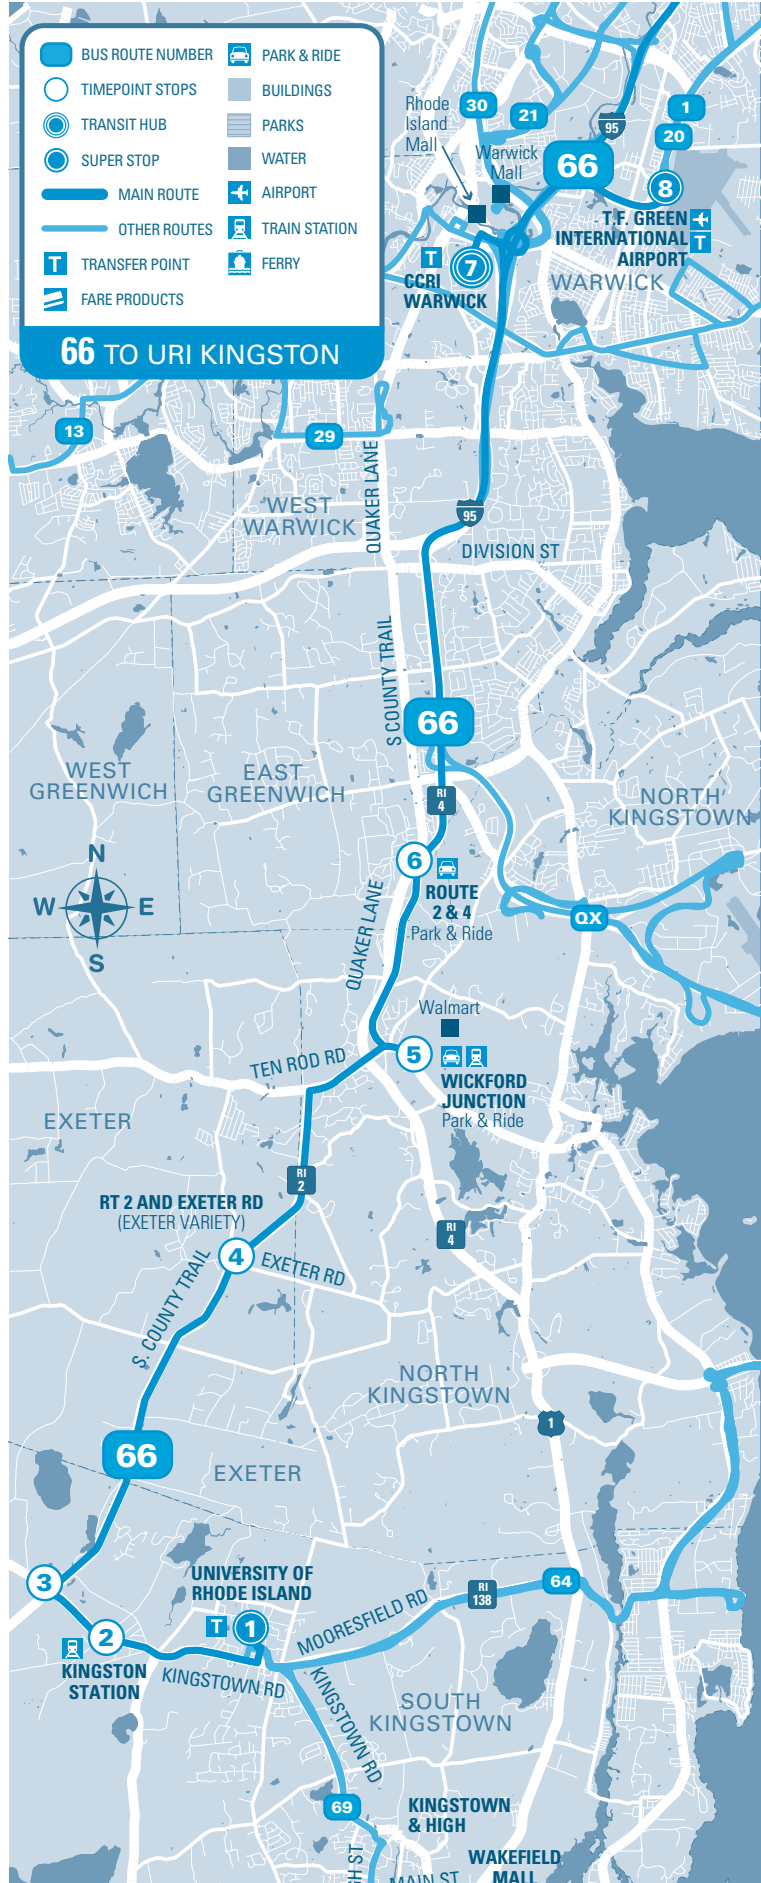

Outbound Providence Station to URI

Timepoint Stops	PROVIDENCE STATION	KENNEDY PLAZA STOP X	T.F. GREEN INTERNATIONAL AIRPORT	CCRI WARWICK	Rte. 2 & Rte. 4 Park & Ride	Wickford Junction	Rte. 2 & Exeter Rd (Exeter Variety)	Rte. 2 & 138	Kingston RR Station	URI KINGSTON Route 66 Arr. URI	Route 69 Departs URI	Route 69 Arrives Galilee
TRANSFER	R, 3, 4, 51, 54, 58, 72	HUB	1, 20	13, 14, 21, 22, 29, 30				64	64, 69, 203 Flex			
MONDAY TO FRIDAY												
AM												
6:04	6:06	6:21	6:30	6:41	6:47	6:54	7:01	7:04	7:10			
6:33	6:35	6:50	6:59	7:10	7:17	7:24	7:31	7:34	7:40			
7:01	7:04	7:19	7:29	7:40	7:47	7:54	8:01	8:04	8:10		8:10	8:45
7:30	7:33	7:48	7:58	8:09	8:16	8:23	8:30	8:33	8:39			
8:00	8:03	8:18	8:28	8:39	8:46	8:53	9:00	9:03	9:10		9:10	9:45
8:30	8:33	8:48	8:58	9:09	9:16	9:23	9:30	9:33	9:40			
8:59	9:02	9:17	9:27	9:39	9:46	9:53	10:00	10:03	10:10		10:10	10:47
9:30	9:33	9:48	9:58	10:10	10:17	10:24	10:31	10:34	10:41			
10:00	10:03	10:18	10:27	10:39	10:46	10:53	11:00	11:03	11:10		11:10	11:47
10:30	10:33	10:48	10:57	11:09	11:16	11:23	11:30	11:33	11:40			
11:00	11:03	11:18	11:27	11:39	11:46	11:53	12:00	12:03	12:10		12:10	12:47
11:30	11:33	11:48	11:57	12:09	12:16	12:23	12:30	12:33	12:40			
PM												
12:00	12:03	12:18	12:27	12:39	12:46	12:53	1:00	1:03	1:10		1:10	1:47
12:30	12:33	12:48	12:57	1:09	1:16	1:23	1:30	1:33	1:40			
1:00	1:03	1:18	1:27	1:39	1:46	1:53	2:00	2:03	2:10		2:10	2:47
1:30	1:33	1:48	1:57	2:09	2:16	2:23	2:30	2:33	2:40			
2:00	2:03	2:18	2:27	2:39	2:46	2:53	3:00	3:03	3:10		3:10	3:47
2:30	2:33	2:48	2:57	3:09	3:16	3:23	3:30	3:33	3:40			
2:58	3:01	3:16	3:26	3:39	3:46	3:53	4:00	4:03	4:10		4:10	4:47
3:27	3:30	3:45	3:55	4:08	4:15	4:23	4:30	4:33	4:40			
3:54	3:57	4:15	4:25	4:38	4:45	4:53	5:00	5:03	5:10		5:10	5:46
4:24	4:27	4:45	4:55	5:08	5:15	5:23	5:30	5:33	5:40			
4:54	4:57	5:15	5:25	5:38	5:45	5:53	6:00	6:03	6:10		6:10	6:46
5:26	5:28	5:46	5:56	6:09	6:15	6:23	6:30	6:33	6:40			
6:08	6:10	6:25	6:34	6:45	6:51	6:59	7:06	7:09	7:15		7:15	7:49
6:44	6:46	7:01	7:10	7:21	7:27	7:34	7:41	7:44	7:50			
7:24	7:26	7:41	7:50	8:01	8:07	8:14	8:21	8:24	8:30		8:30	9:02
8:24	8:26	8:41	8:50	9:01	9:07	9:14	9:21	9:24	9:30		9:30	10:02
9:24	9:26	9:41	9:50	10:01	10:07	10:14	10:21	10:24	10:30		10:30	11:02
10:24	10:26	10:41	10:50	11:01	11:07	11:14	11:21	11:24	11:30		11:30	12:02
11:24	11:26	11:41	11:50	12:01	12:07	12:14	12:21	12:24	12:30		12:30	1:02