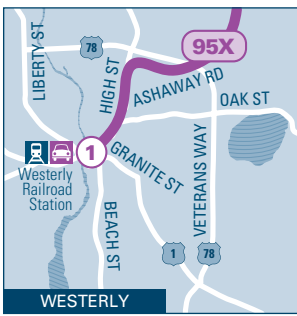

YOUR CONNECTION TO RHODE ISLAND AND BEYOND!

RIPTA provides seamless connections to trains, ferry service, bike paths, and the airport, allowing passengers to easily switch from one mode to another to complete a trip. **Scan here to get started!**

- 1 Westerly Railroad Station
- 2 Ashaway Park & Ride
- 3 Wyoming Park & Ride
- 4 West Greenwich Park & Ride
- 5 **EXCHANGE TERRACE Stop X**
- 6 RI Convention Center
- 7 Empire & Westminster
- 8 Weybosset & Eddy
- 9 Turk's Head

INFO

401-781-9400
RIPTA.COM

95X WESTERLY P&R

- TIMEPOINT STOP
- TRANSIT HUB
- W FARE PRODUCTS
- T TRANSFER
- P&R PARK & RIDE
- TRAIN STATION
- H HOSPITAL
- OTHER POINT OF INTEREST

MONDAY TO FRIDAY: Inbound to Providence

Timepoint Stops	Westery Railroad Station	Ashway Park & Ride	Wyoming Park & Ride	West Greenwich Park & Ride	EXCHANGE TERRACE STOP X	RI Convention Center	Empire & Westminister	Weybosset & Eddy	Turk's Head
XFER	204, 301	301	301	HUB	9X, 10X, 12X, 27, 28, 59X, 61X, 65X, 92	R, 6, 9X, 10X, 12X, 20, 22, 59X, 61X, 65X	6, 9X, 10X, 12X, 17, 20, 22, 59X, 61X, 65X	6, 9X, 10X, 12X, 20, 22, 59X, 61X, 65X
AM	6:00	6:17	6:26	6:41	7:08	7:09	7:10	7:12	7:14
	6:30	6:47	6:56	7:11	7:38	7:39	7:40	7:42	7:44
	7:01	7:18	7:27	7:42	8:09	8:10	8:11	8:13	8:15
PM	3:40	3:57	4:06	4:21	4:48