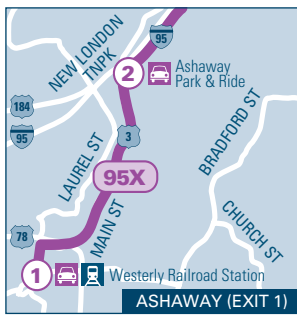

YOUR CONNECTION TO RHODE ISLAND AND BEYOND!

RIPTA provides seamless connections to trains, ferry service, bike paths, and the airport, allowing passengers to easily switch from one mode to another to complete a trip. **Scan here to get started!**

- 1 Westerly Railroad Station
- 2 Ashaway Park & Ride
- 3 Wyoming Park & Ride
- 4 West Greenwich Park & Ride
- 5 **EXCHANGE TERRACE Stop X**
- 6 RI Convention Center
- 7 Empire & Westminster
- 8 Weybosset & Eddy
- 9 Turk's Head

FREQUENCY

Weekday:
Inbound: Three morning trips / One afternoon trip
Outbound: One morning trip / Four afternoon trips
Saturday / Sunday / Holiday: No service

FARES

Single Trip: \$2.00 — Exact Change Only
See Back for Details

INFO

401-781-9400
RIPTA.COM

95X WESTERLY P&R

- TIMEPOINT STOP
- TRANSIT HUB
- W FARE PRODUCTS
- T TRANSFER
- P&R PARK & RIDE
- TRAIN STATION
- H HOSPITAL
- OTHER POINT OF INTEREST

MONDAY TO FRIDAY: Inbound to Providence