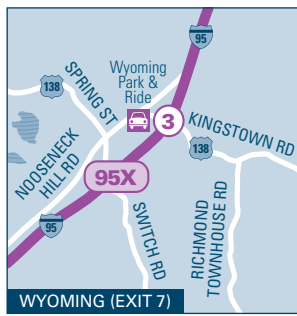

- 1 Westerly Railroad Station
- 2 Ashaway Park & Ride
- 3 Wyoming Park & Ride
- 4 West Greenwich Park & Ride
- 5 **EXCHANGE TERRACE Stop X**
- 6 RI Convention Center
- 7 Empire & Westminster
- 8 Weybosset & Eddy
- 9 Turk's Head

INFO

401-781-9400
RIPTA.COM

95X WESTERLY P&R

- TIMEPOINT STOP
- TRANSIT HUB
- W FARE PRODUCTS
- T TRANSFER
- P&R PARK & RIDE
- TRAIN STATION
- H HOSPITAL
- OTHER POINT OF INTEREST

MONDAY TO FRIDAY: Inbound to Providence

Timepoint Stops	Westery Railroad Station	Ashway Park & Ride	Wyoming Park & Ride	West Greenwich Park & Ride	EXCHANGE TERRACE STOP X	RI Convention Center	Empire & Westminister	Weybosset & Eddy	Turk's Head
XFER	204, 301	301	301	HUB	9X, 10X, 12X, 27, 28, 59X, 61X, 65X, 92	R, 6, 9X, 10X, 12X, 20, 22, 59X, 61X, 65X	6, 9X, 10X, 12X, 17, 20, 22, 59X, 61X, 65X	6, 9X, 10X, 12X, 20, 22, 59X, 61X, 65X
AM	6:00	6:17	6:26	6:41	7:08	7:09	7:10	7:12	7:14
	6:30	6:47	6:56	7:11	7:38	7:39	7:40	7:42	7:44
	7:01	7:18	7:27	7:42	8:09	8:10	8:11	8:13	8:15
PM	3:40	3:57	4:06	4:21	4:48

MONDAY TO FRIDAY: Outbound to Westery

Timepoint Stops	RI Convention Center	Empire & Westminister	Weybosset & Eddy	Turk's Head	EXCHANGE TERRACE STOP X	West Greenwich Park & Ride	Wyoming Park & Ride	Ashway Park & Ride	Westery Railroad Station
XFER	9X, 10X, 12X, 27, 28, 59X, 61X, 65X, 92	R, 6, 9X, 10X, 12X, 20, 22, 59X, 61X, 65X	6, 9X, 10X, 12X, 17, 20, 22, 59X, 61X, 65X	6, 9X, 10X, 12X, 20, 22, 59X, 61X, 65X	HUB	301	301	204, 301
AM	5:37	6:09	6:27	6:37	6:50
PM	2:05	2:06	2:08	2:10	2:12	2:32	2:50	3:00	3:13
	4:02	4:03	4:05	4:07	4:09	4:41	4:59	5:09	5:22
	4:32	4:33	4:35	4:37	4:39	5:11	5:29	5:39	5:52
	5:08	5:09	5:11	5:13	5:15	5:47	6:05	6:15	6:28