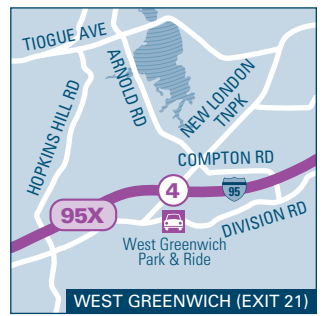

- 1 Westerly Railroad Station
- 2 Ashaway Park & Ride
- 3 Wyoming Park & Ride
- 4 West Greenwich Park & Ride
- 5 **EXCHANGE TERRACE Stop X**
- 6 RI Convention Center
- 7 Empire & Westminster
- 8 Weybosset & Eddy
- 9 Turk's Head

INFO

401-781-9400
RIPTA.COM

95X WESTERLY P&R

- TIMEPOINT STOP
- TRANSIT HUB
- W FARE PRODUCTS
- T TRANSFER
- P&R PARK & RIDE
- TRAIN STATION
- H HOSPITAL
- OTHER POINT OF INTEREST

MONDAY TO FRIDAY: Inbound to Providence

Timepoint Stops	Westery Railroad Station	Ashway Park & Ride	Wyoming Park & Ride	West Greenwich Park & Ride	EXCHANGE TERRACE STOP X	RI Convention Center	Empire & Westminister	Weybosset & Eddy	Turk's Head
XFER	204, 301	301	301	HUB	9X, 10X, 12X, 27, 28, 59X, 61X, 65X, 92	R, 6, 9X, 10X, 12X, 20, 22, 59X, 61X, 65X	6, 9X, 10X, 12X, 17, 20, 22, 59X, 61X, 65X	6, 9X, 10X, 12X, 20, 22, 59X, 61X, 65X
AM	6:00	6:17	6:26	6:41	7:08	7:09	7:10	7:12	7:14
	6:30	6:47	6:56	7:11	7:38	7:39	7:40	7:42	7:44
	7:01	7:18	7:27	7:42	8:09	8:10	8:11	8:13	8:15
PM	3:40	3:57	4:06	4:21	4:48

MONDAY TO FRIDAY: Outbound to Westery

Timepoint Stops	RI Convention Center	Empire & Westminister	Weybosset & Eddy	Turk's Head	EXCHANGE TERRACE STOP X	West Greenwich Park & Ride	Wyoming Park & Ride	Ashway Park & Ride	Westery Railroad Station
XFER	9X, 10X, 12X, 27, 28, 59X, 61X, 65X, 92	R, 6, 9X, 10X, 12X, 20, 22, 59X, 61X, 65X	6, 9X, 10X, 12X, 17, 20, 22, 59X, 61X, 65X	6, 9X, 10X, 12X, 20, 22, 59X, 61X, 65X	HUB	301	301	204, 301
AM	5:37	6:09	6:27	6:37	6:50
PM	2:05	2:06	2:08	2:10	2:12	2:32	2:50	3:00	3:13
	4:02	4:03	4:05	4:07	4:09	4:41	4:59	5:09	5:22
	4:32	4:33	4:35	4:37	4:39	5:11	5:29	5:39	5:52
	5:08	5:09	5:11	5:13	5:15	5:47	6:05	6:15	6:28