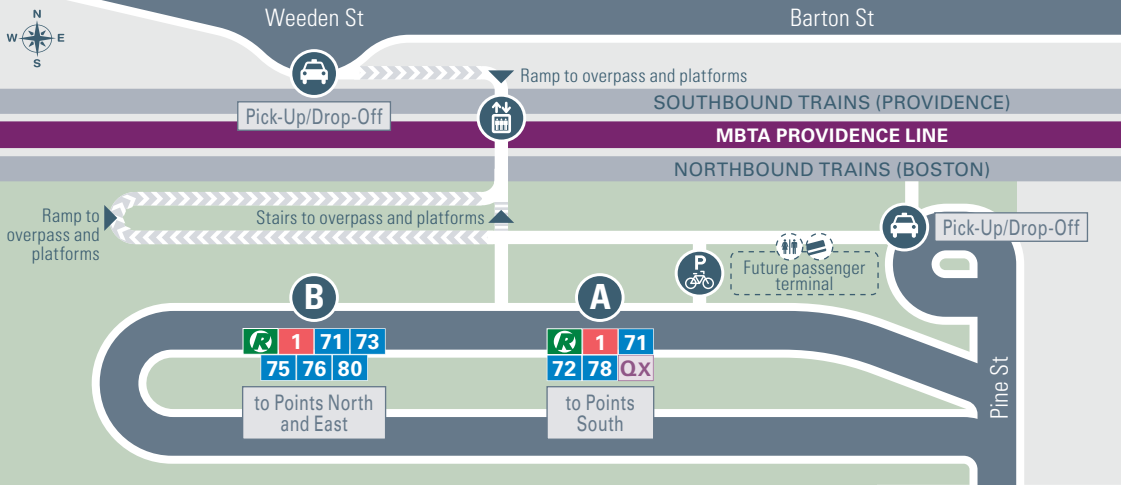

Pawtucket-Central Falls Transit Center

RIPTA ROUTES

- A**
- Broad/North Main
 - 1** Eddy/Hope
 - 71** Pawtucket Ave
 - 72** Weeden/Central Falls
 - 78** Beverage Hill Ave/East Providence
 - QX** Quonset Express

- B**
- Downtown Pawtucket
 - 1** Benefit St
 - 71** Broad St
 - 73** Mineral Spring/Twin River/CCRI Lincoln
 - 75** Dexter/Lincoln Mall
 - 76** Central Ave
 - 80** Armistice Blvd

Park & Ride

TAXI/RIDEHALING

ELEVATORS

PUBLIC RESTROOMS (FUTURE)

TICKETING/FARES (FUTURE)

Pine St

Pine St

Goff Ave