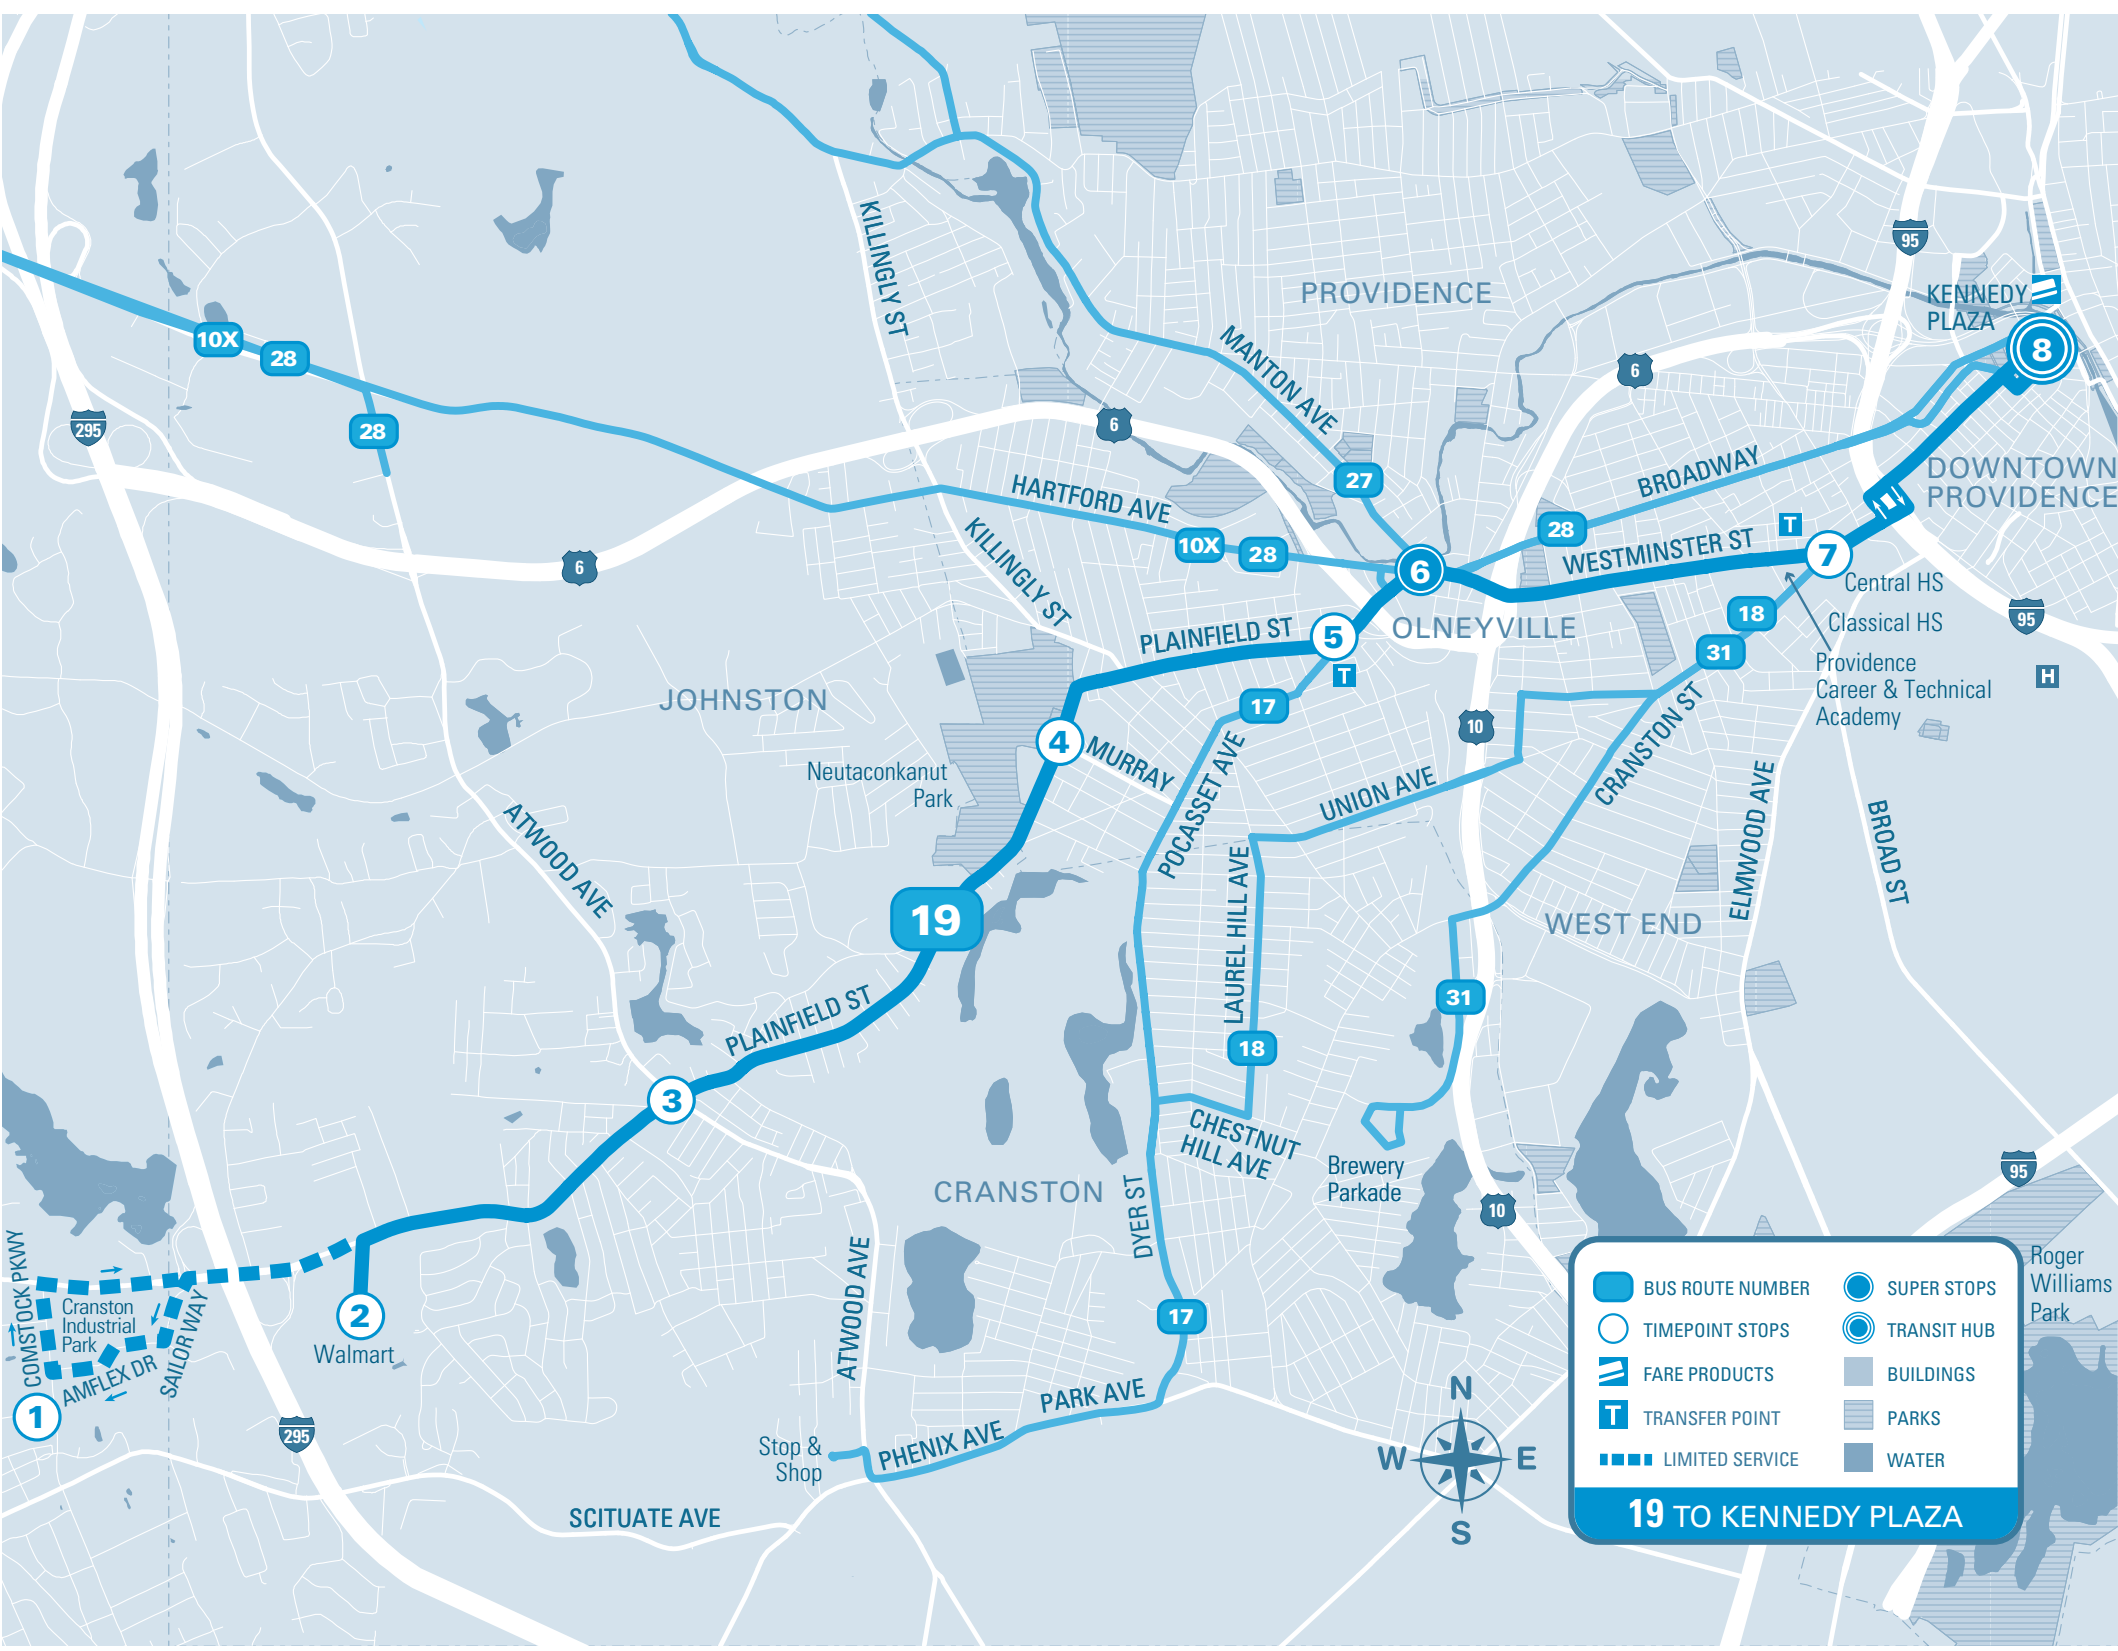

(a) Trip operates when Public Schools are in session.

19 TO KENNEDY PLAZA

- BUS ROUTE NUMBER
- TIMEPOINT STOPS
- FARE PRODUCTS
- T TRANSFER POINT
- --- LIMITED SERVICE
- SUPER STOPS
- TRANSIT HUB
- BUILDINGS
- PARKS
- WATER