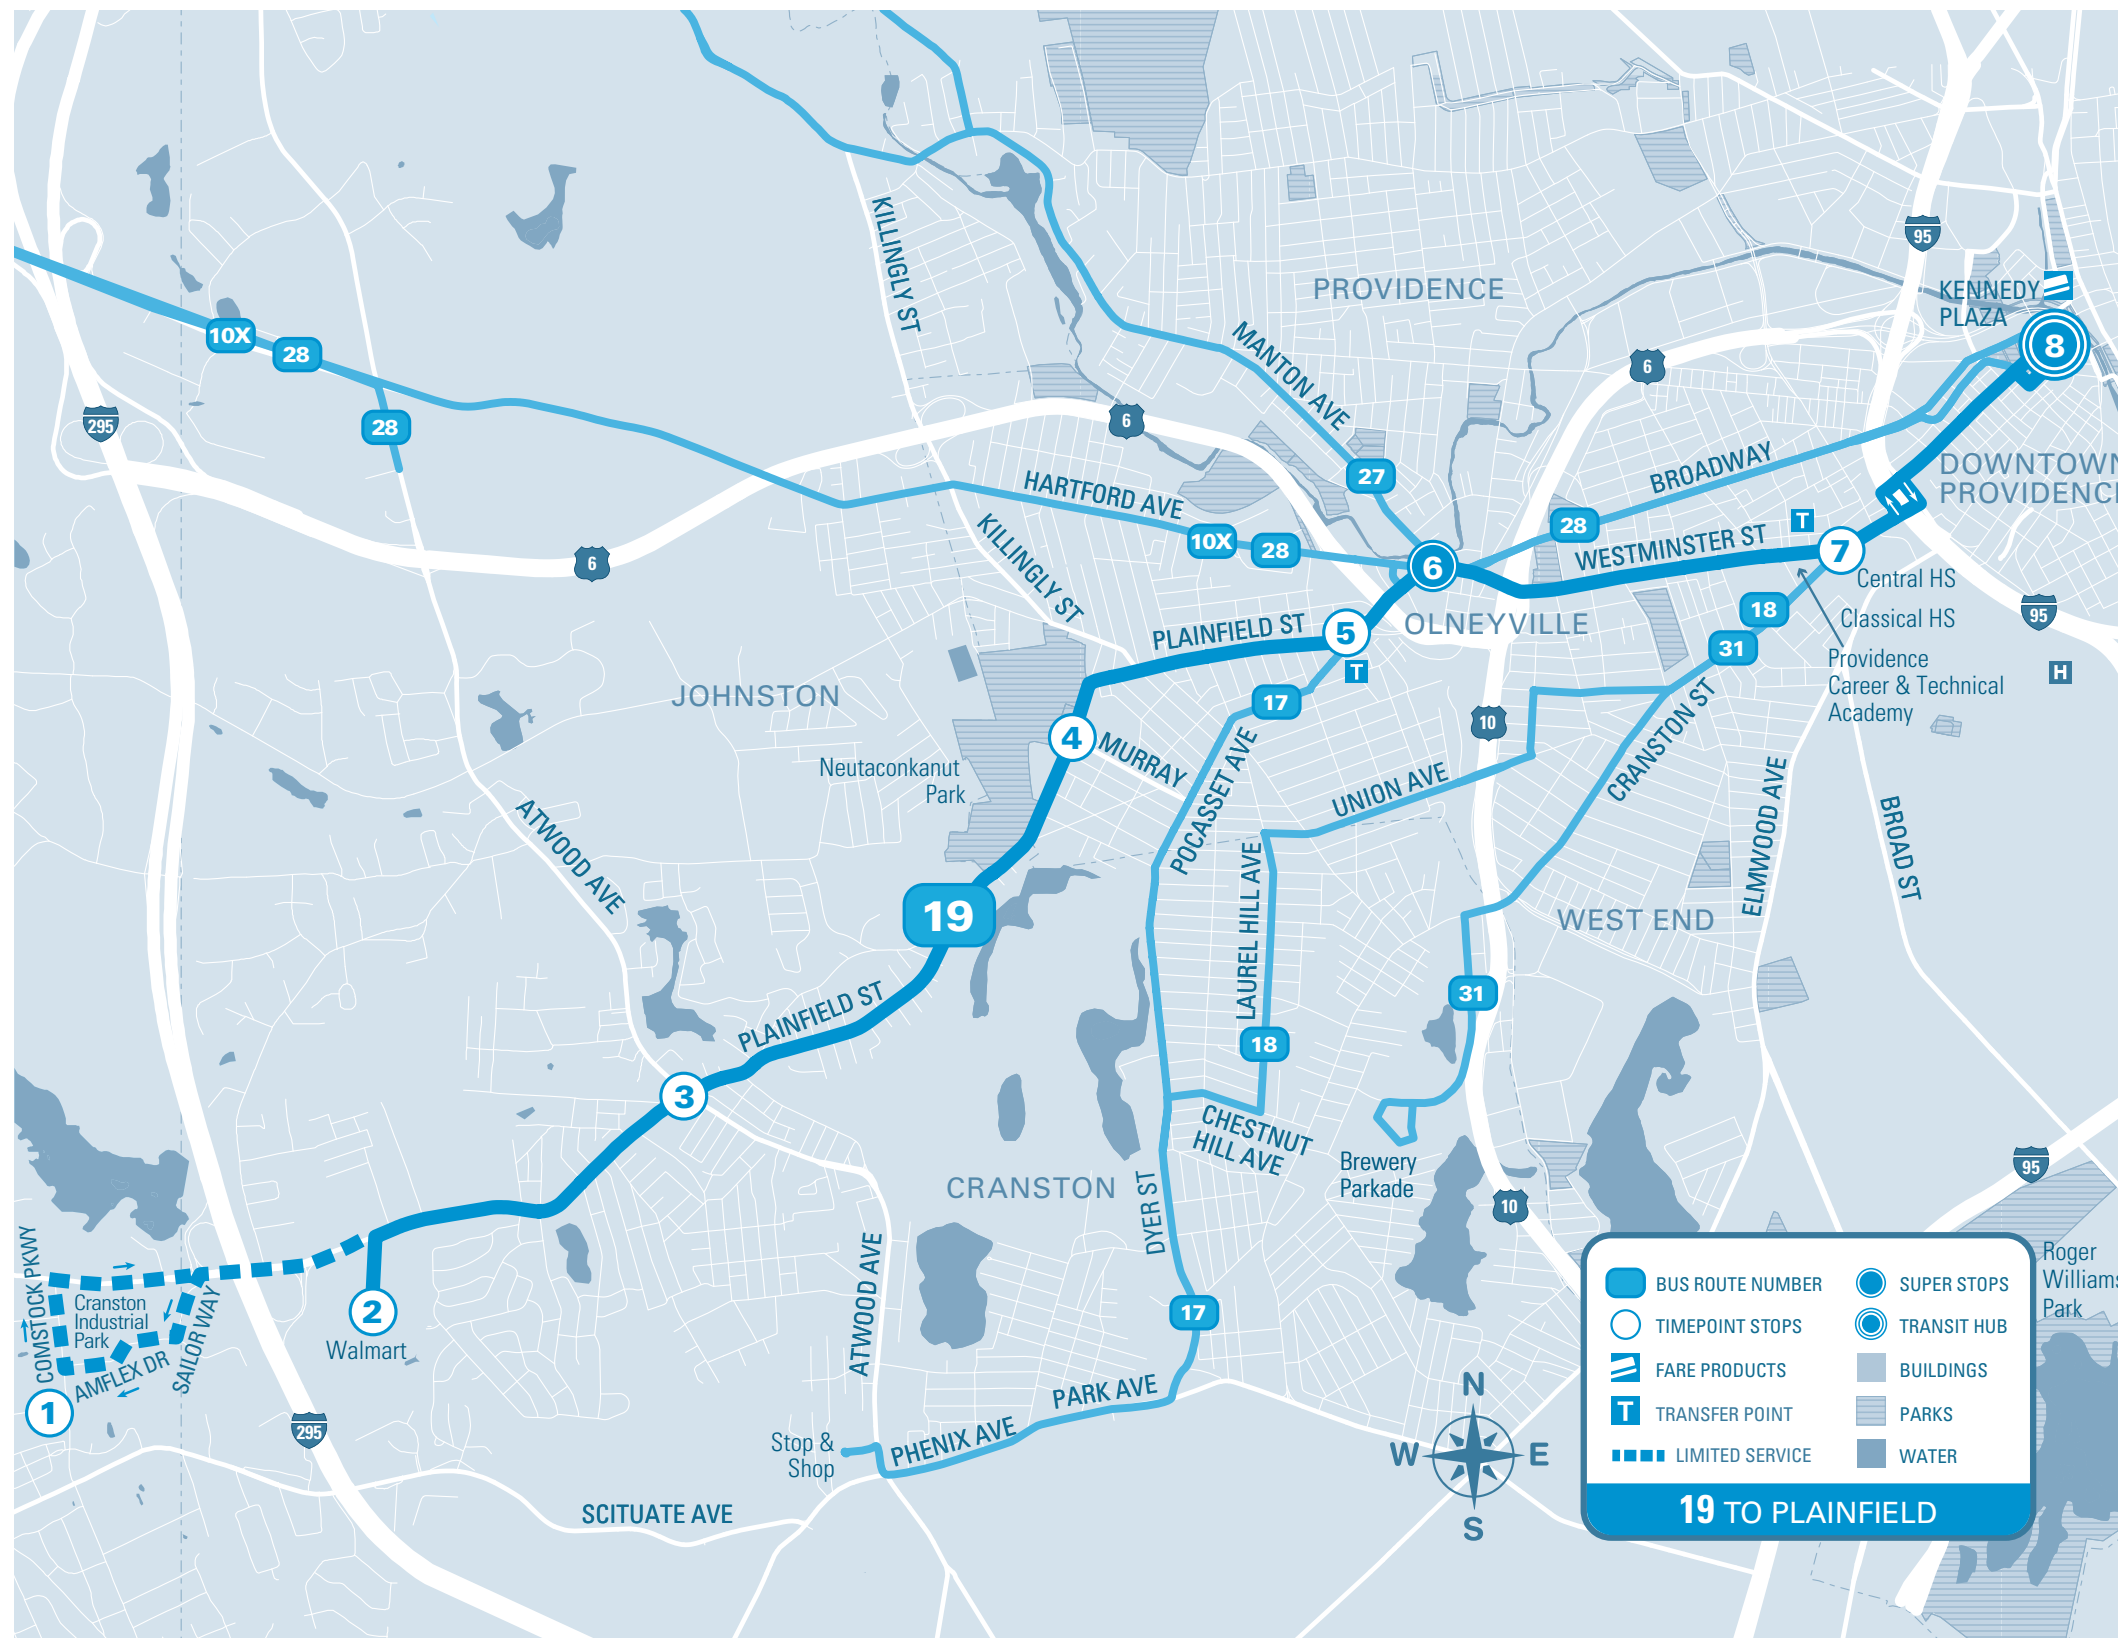

Wave is our smart fare collection system. It's a convenient way to ride RIPTA with either a smart card or a smart phone.

Full Fare (1 hour of unlimited rides) •
Tarifa Básica (1 hora de viajes ilimitados) $2.00
Day Pass • Pase Diario $6.00
Monthly Pass • Pase Mensual $70.00
Route 24L • Ruta 24L $4.00

Visit RIPTA.com/wave for more information.

Reduced fares are available for Seniors, People with Disabilities, and Medicare Card Holders.

Visit RIPTA.com/reducedfare for details.

Una tarifa reducida está disponible para Adultos Mayores, Personas con Discapacidades y cualquier persona con Tarjeta de Identificación de Medicare.

Visite RIPTA.com/reducedfare para más información.

Holidays

Service operates Sunday / Holiday service on the following days:

New Year's Day	Labor Day
Dr. Martin Luther King, Jr. Day	Columbus Day
Memorial Day	Veterans Day
Juneteenth	Thanksgiving Day
Independence Day	Christmas Day
Victory Day	

YOUR CONNECTION TO RHODE ISLAND AND BEYOND!

RIPTA provides seamless connections to trains, ferry service, bike paths, and the airport, allowing passengers to easily switch from one mode to another to complete a trip. Scan here to get started!

401-781-9400 711 or 800-745-5555
CustomerService@RIPTA.com RideRIPTA
RIPTA.com/mobile-applications RIPTA_RI

OUTBOUND TO WALMART (CRANSTON)/CRANSTON IND. PARK

Timepoint Stops	KENNEDY PLAZA Stop C	Cranston & West-minster	OLNEY-VILLE SQUARE	Plainfield & Pocasset	Plainfield & Murray	Atwood & Plainfield	Walmart (Cranston)	Cranston Ind. Park
5:54	6:02	6:07	6:09	6:12	6:16	6:19	6:24	
6:24	6:32	6:37	6:39	6:42	6:46	6:49	6:54	
7:03	7:12	7:18	7:20	7:24	7:29	7:32	.....	
7:37	7:46	7:52	7:54	7:58	8:03	8:06	.....	
8:11	8:20	8:26	8:28	8:32	8:37	8:40	.....	
8:45	8:54	9:00	9:02	9:06	9:11	9:14	.....	
9:19	9:28	9:34	9:36	9:40	9:45	9:48	.....	
9:53	10:02	10:08	10:10	10:14	10:19	10:22	.....	
10:27	10:36	10:42	10:44	10:48	10:53	10:56	.....	
11:01	11:11	11:18	11:20	11:24	11:29	11:32	.....	
11:35	11:45	11:52	11:54	11:58	12:03	12:06	.....	
12:09	12:19	12:26	12:28	12:32	12:37	12:40	.....	
12:43	12:53	1:00	1:02	1:06	1:11	1:14	.....	
1:17	1:27	1:34	1:36	1:40	1:45	1:48	.....	
1:51	2:01	2:10	2:12	2:17	2:22	2:25	.....	
2:25	2:35	2:44	2:46	2:51	2:56	2:59	.....	
.....	.....	2:58	3:00	3:05	.....	.....	.....	
.....	3:02	3:11	3:13	3:18	.....	.....	.....	
2:59	3:09	3:18	3:20	3:25	3:30	3:33	.....	
.....	3:12	3:21	3:23	3:28	.....	.....	.....	
3:33	3:43	3:52	3:54	3:59	4:04	4:07	.....	
4:07	4:17	4:26	4:28	4:33	4:38	4:41	.....	
4:41	4:51	5:00	5:02	5:07	5:12	5:15	.....	
5:15	5:25	5:34	5:36	5:41	5:46	5:49	.....	
5:49	5:59	6:08	6:10	6:14	6:18	6:21	.....	
6:23	6:32	6:39	6:41	6:45	6:49	6:52	.....	
7:15	7:23	7:29	7:31	7:35	7:39	7:42	.....	
8:00	8:08	8:14	8:16	8:20	8:24	8:27	.....	
8:50	8:58	9:04	9:06	9:10	9:14	9:17	.....	
9:40	9:48	9:54	9:56	10:00	10:04	10:07	.....	
10:30	10:38	10:43	10:45	10:49	10:53	10:56	.....	

(a) Trip operates when Public Schools are in session.

Timepoint Stops	KENNEDY PLAZA Stop C	Cranston & West-minster	OLNEY-VILLE SQUARE	Plainfield & Pocasset	Plainfield & Murray	Atwood & Plainfield	Walmart (Cranston)	Cranston Ind. Park
6:49	6:57	7:02	7:04	7:08	7:13	7:16	.....	
7:39	7:47	7:52	7:54	7:58	8:03	8:06	.....	
8:29	8:37	8:43	8:45	8:49	8:54	8:57	.....	
9:19	9:27	9:33	9:35	9:39	9:44	9:47	.....	
10:09	10:17	10:24	10:26	10:30	10:35	10:38	.....	
10:59	11:07	11:15	11:18	11:22	11:27	11:30	.....	
11:49	11:57	12:05	12:08	12:12	12:17	12:20	.....	
12:39	12:47	12:56	12:59	1:03	1:08	1:11	.....	
1:29	1:37	1:46	1:49	1:53	1:58	2:01	.....	
2:19	2:27	2:36	2:39	2:43	2:48	2:51	.....	
3:09	3:17	3:26	3:29	3:33	3:38	3:41	.....	
3:59	4:07	4:15	4:17	4:21	4:26	4:29	.....	
4:49	4:57	5:05	5:07	5:11	5:16	5:19	.....	
5:39	5:47	5:55	5:57	6:01	6:05	6:08	.....	
6:29	6:37	6:44	6:46	6:50	6:54	6:57	.....	
7:19	7:27	7:33	7:35	7:39	7:43	7:46	.....	
8:09	8:17	8:23	8:25	8:29	8:33	8:36	.....	
8:59	9:07	9:13	9:15	9:19	9:23	9:26	.....	
9:49	9:57	10:03	10:05	10:09	10:13	10:16	.....	
10:35	10:43	10:49	10:51	10:55	10:59	11:02	.....