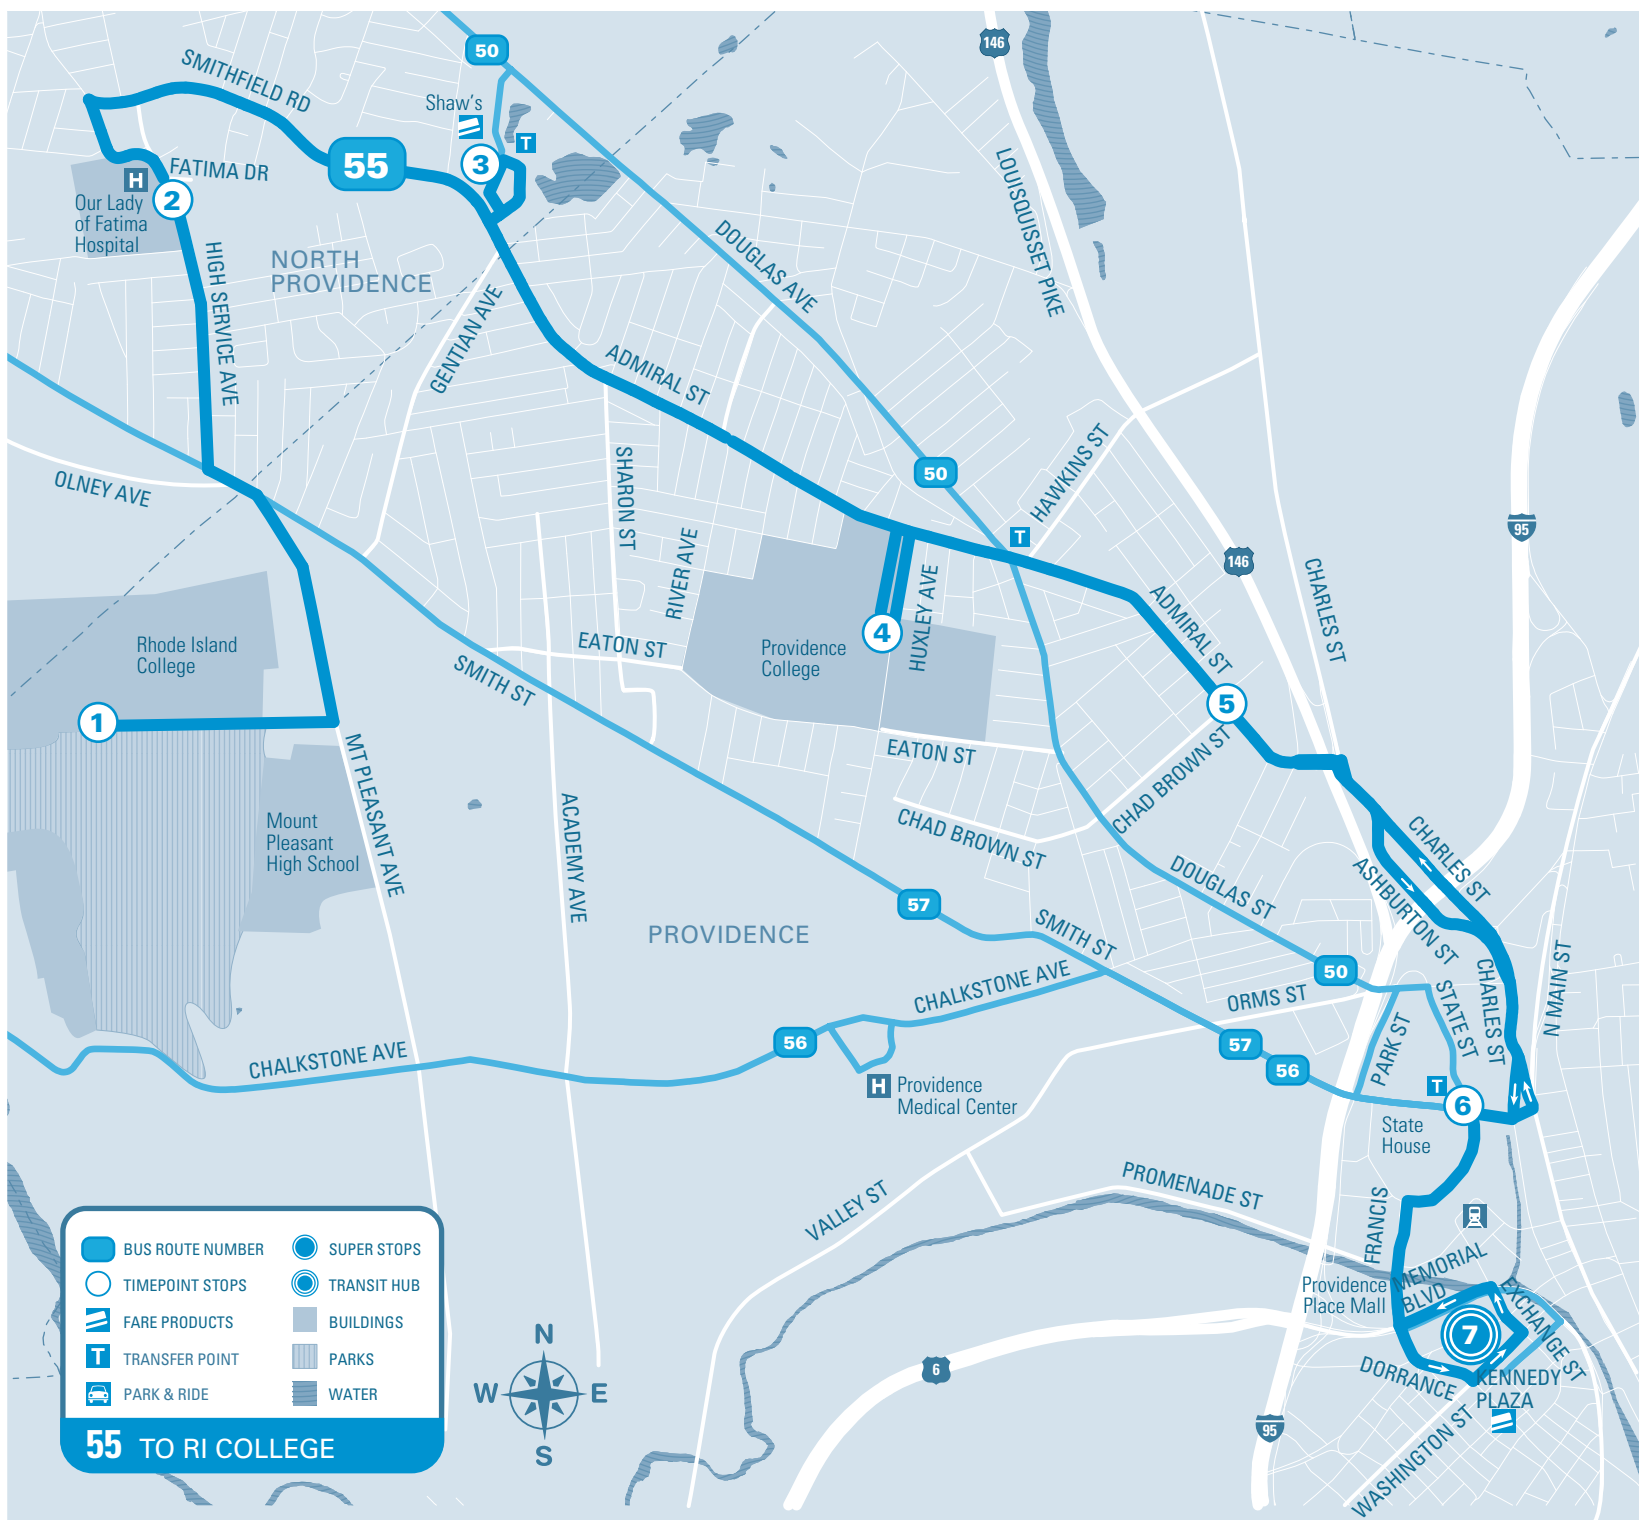

OUTBOUND TO RHODE ISLAND COLLEGE

		7	6	5	4	3	2	1
		KENNEDY PLAZA Stop I	Gaspee & Smith	Admiral & Chad Brown	Providence College	Shaw's (North Providence)	High Service & Fatima Dr.	Rhode Island College
Timepoint Stops	TRANSFER	HUB	50, 56, 57			50, 58		
MONDAY TO FRIDAY	AM	5:54	5:57	6:01	6:05	6:10	6:13	6:17
		6:29	6:32	6:36	6:40	6:45	6:48	6:52
		7:04	7:08	7:13	7:17	7:23	7:26	7:31
		7:39	7:43	7:48	7:52	7:58	8:01	8:06
		8:14	8:18	8:23	8:27	8:33	8:36	8:41
		8:49	8:53	8:58	9:02	9:08	9:11	9:15
		9:24	9:28	9:33	9:37	9:43	9:46	9:50
	PM	10:34	10:38	10:43	10:47	10:53	10:56	11:00
		11:09	11:13	11:18	11:22	11:28	11:31	11:35
		11:44	11:48	11:53	11:57	12:03	12:06	12:10
		12:19	12:23	12:28	12:32	12:38	12:41	12:45
		12:54	12:58	1:03	1:07	1:13	1:16	1:20
		1:29	1:33	1:38	1:42	1:48	1:51	1:55
		2:04	2:09	2:15	2:20	2:27	2:31	2:35
2:39	2:44	2:50	2:55	3:02	3:06	3:10		
3:16	3:21	3:27	3:32	3:39	3:43	3:47		
3:52	3:57	4:03	4:08	4:15	4:19	4:24		
4:27	4:33	4:40	4:45	4:52	4:56	5:01		
5:02	5:08	5:15	5:20	5:27	5:31	5:36		
5:37	5:43	5:50	5:55	6:02	6:05	6:09		
6:10	6:15	6:20	6:24	6:30	6:33	6:37		
6:45	6:50	6:55	6:59	7:05	7:08	7:12		
7:20	7:25	7:30	7:34	7:40	7:43	7:47		
8:05	8:09	8:13	8:17	8:23	8:26	8:30		
8:50	8:54	8:58	9:02	9:08	9:11	9:15		
9:35	9:39	9:43	9:47	9:53	9:56	10:00		
10:20	10:24	10:28	10:32	10:38	10:41	10:45		

		7	6	5	4	3	2	1
		KENNEDY PLAZA Stop I	Gaspee & Smith	Admiral & Chad Brown	Providence College	Shaw's (North Providence)	High Service & Fatima Dr.	Rhode Island College
Timepoint Stops	TRANSFER	HUB	50, 56, 57			50, 58		
SATURDAY	AM	7:01	7:04	7:09	7:13	7:18	7:21	7:25
		7:20	7:23	7:28	7:32	7:37	7:40	7:44
		7:52	7:55	8:00	8:04	8:10	8:13	8:17
		8:24	8:28	8:33	8:37	8:43	8:46	8:50
		8:56	9:00	9:05	9:09	9:15	9:18	9:22
		9:28	9:32	9:37	9:41	9:47	9:50	9:54
		10:00	10:04	10:09	10:13	10:19	10:22	10:26
	PM	10:32	10:36	10:41	10:45	10:51	10:54	10:58
		11:04	11:08	11:13	11:17	11:23	11:26	11:30
		11:36	11:40	11:45	11:49	11:55	11:58	12:02
		12:08	12:12	12:17	12:21	12:27	12:30	12:34
		12:40	12:44	12:49	12:53	12:59	1:02	1:06
		1:12	1:16	1:21	1:25	1:31	1:34	1:38
		1:44	1:48	1:53	1:57	2:03	2:06	2:10
2:16	2:21	2:26	2:30	2:36	2:39	2:43		
2:48	2:53	2:58	3:02	3:08	3:11	3:15		
3:20	3:25	3:30	3:34	3:40	3:43	3:47		
3:52	3:57	4:02	4:06	4:12	4:15	4:19		
4:24	4:29	4:34	4:38	4:44	4:47	4:51		
4:56	5:01	5:06	5:10	5:16	5:19	5:23		
5:28	5:33	5:38	5:42	5:48	5:51	5:55		
6:00	6:05	6:10	6:14	6:20	6:23	6:27		
6:32	6:37	6:42	6:46	6:52	6:55	6:59		
7:04	7:09	7:14	7:18	7:24	7:27	7:31		
7:36	7:41	7:46	7:50	7:56	7:59	8:03		
8:08	8:12	8:17	8:21	8:26	8:29	8:33		
8:40	8:44	8:49	8:53	8:58	9:01	9:05		
9:12	9:16	9:21	9:25	9:30	9:33	9:37		
9:44	9:48	9:53	9:57	10:02	10:05	10:09		
10:36	10:40	10:45	10:49	10:54	10:57	11:01