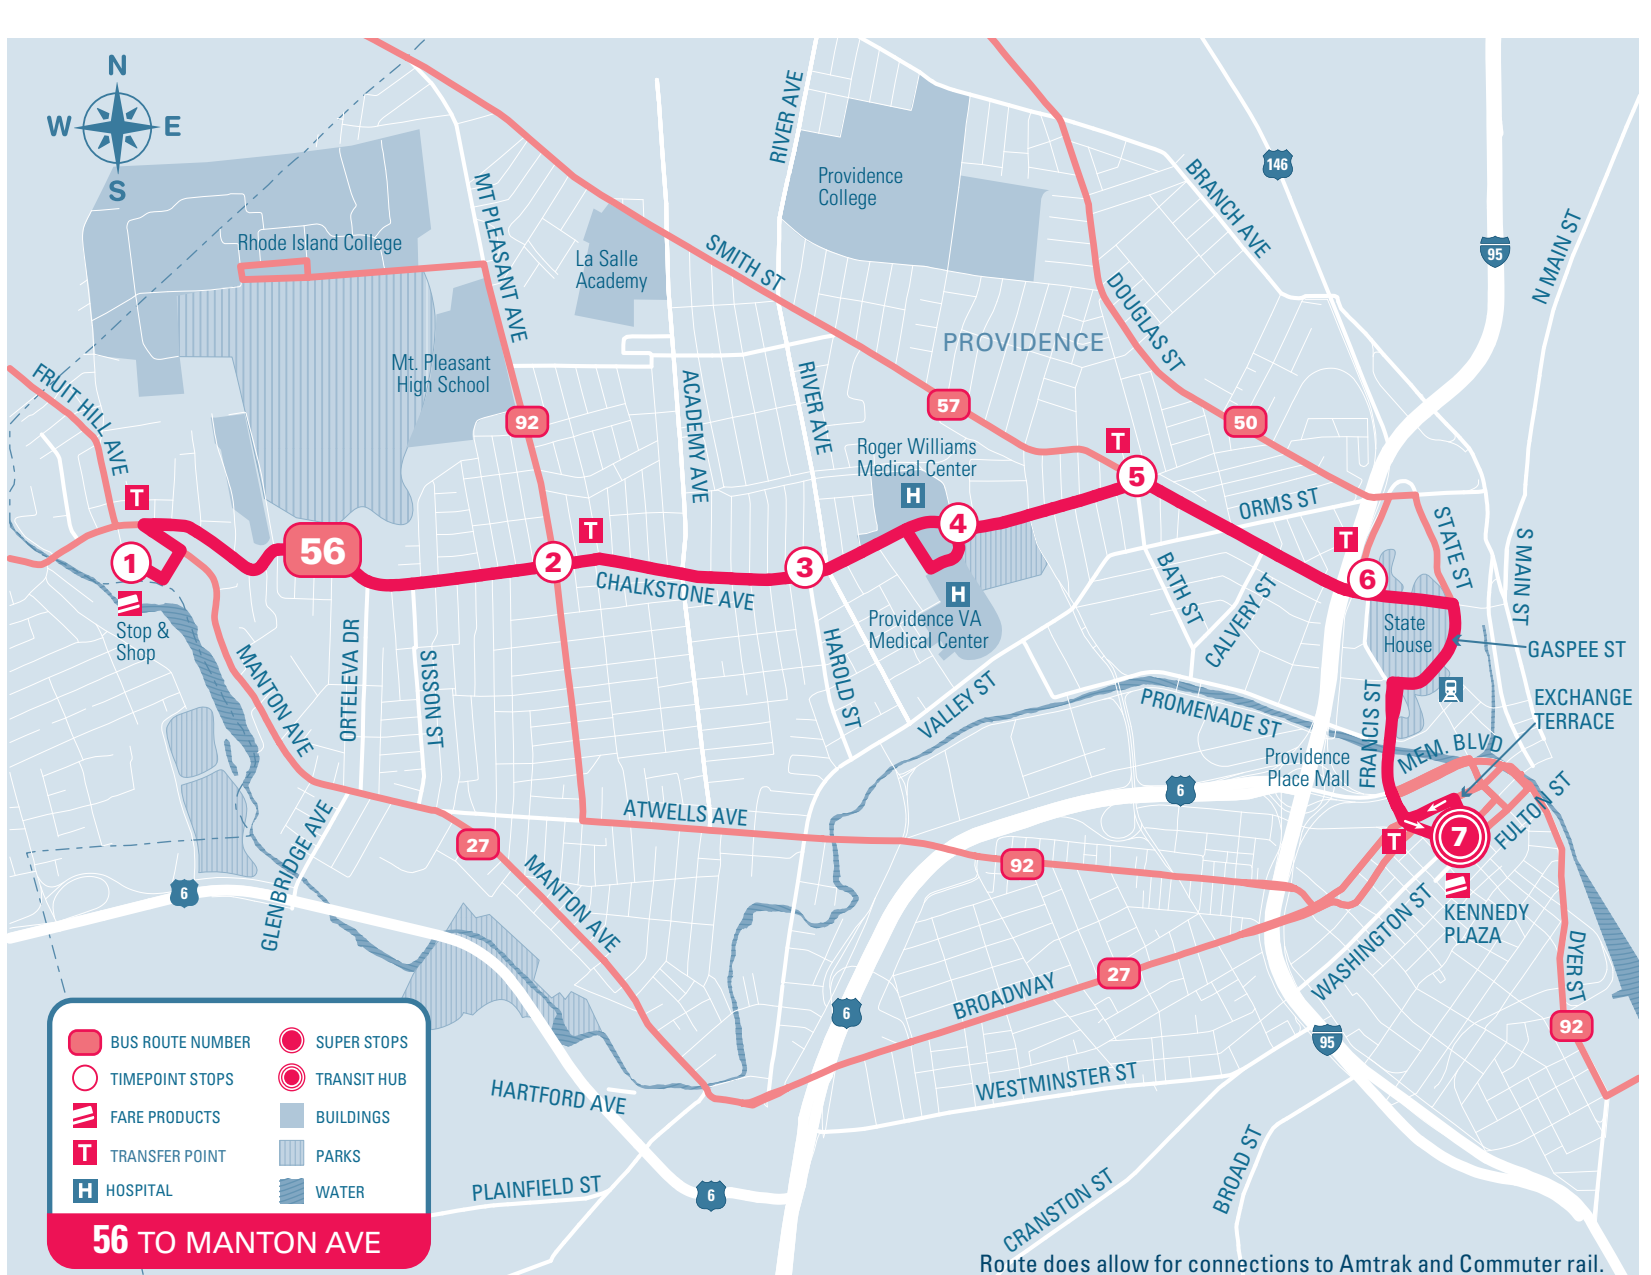

OUTBOUND TO STOP & SHOP MANTON

Timepoint Stops	KENNEDY						
	PLAZA Stop V	Smith & Francis	Chalkstone & Smith	V.A. Hospital	Chalkstone & River	Chalkstone & Mt. Pleasant	Stop & Shop Manton
TRANSFER	HUB	50	57				
AM	5:50	5:54	5:56	5:58	6:00	6:02	6:05
	6:10	6:14	6:16	6:19	6:21	6:23	6:26
	6:30	6:34	6:36	6:39	6:41	6:43	6:46
	6:50	6:54	6:56	6:59	7:01	7:04	7:08
	7:10	7:15	7:18	7:22	7:24	7:27	7:31
	7:30	7:35	7:38	7:42	7:44	7:47	7:51
	7:50	7:55	7:58	8:02	8:04	8:07	8:11
	8:10	8:15	8:18	8:21	8:23	8:26	8:30
	8:30	8:35	8:38	8:41	8:43	8:46	8:50
	8:50	8:55	8:58	9:01	9:03	9:06	9:10
	9:10	9:15	9:18	9:21	9:23	9:26	9:30
	9:30	9:35	9:38	9:41	9:43	9:46	9:50
	9:50	9:55	9:58	10:01	10:03	10:06	10:10
	10:10	10:15	10:18	10:21	10:23	10:26	10:30
	10:30	10:35	10:38	10:41	10:43	10:46	10:50
	10:50	10:55	10:58	11:01	11:03	11:06	11:10
	11:10	11:15	11:18	11:21	11:23	11:26	11:30
	11:30	11:35	11:38	11:41	11:43	11:46	11:50
11:50	11:55	11:58	12:01	12:03	12:06	12:10	
PM	12:10	12:15	12:18	12:21	12:23	12:26	12:30
	12:30	12:35	12:38	12:41	12:43	12:46	12:50
	12:50	12:55	12:58	1:01	1:03	1:06	1:10
	1:10	1:15	1:18	1:21	1:23	1:26	1:30
	1:30	1:35	1:38	1:41	1:43	1:46	1:50
	1:50	1:55	1:58	2:01	2:03	2:06	2:10
	2:10	2:15	2:18	2:21	2:23	2:26	2:30
	2:30	2:35	2:38	2:41	2:43	2:46	2:50
	2:50	2:55	2:58	3:01	3:04	3:08	3:12
	.....	3:03	3:07	3:11	3:14	3:18	3:22
	3:10	3:16	3:20	3:24	3:27	3:31	3:35
	3:30	3:36	3:40	3:44	3:47	3:51	3:55
	3:50	3:56	4:00	4:04	4:07	4:11	4:15
	4:10	4:18	4:22	4:26	4:29	4:33	4:37
	4:30	4:38	4:42	4:46	4:49	4:53	4:57
	4:50	4:58	5:02	5:05	5:08	5:12	5:16
	5:10	5:17	5:20	5:23	5:26	5:30	5:34
	5:30	5:37	5:40	5:43	5:46	5:50	5:54
5:50	5:57	6:00	6:03	6:05	6:08	6:12	
6:10	6:16	6:19	6:22	6:24	6:27	6:31	
6:30	6:36	6:39	6:42	6:44	6:47	6:51	
6:50	6:56	6:59	7:02	7:04	7:07	7:11	
7:05	7:10	7:13	7:16	7:18	7:21	7:25	
7:25	7:30	7:33	7:36	7:38	7:41	7:45	
7:50	7:55	7:58	8:01	8:03	8:06	8:10	
8:15	8:20	8:23	8:26	8:28	8:31	8:35	
8:40	8:45	8:48	8:51	8:53	8:56	9:00	
9:05	9:10	9:13	9:16	9:18	9:21	9:25	
9:30	9:35	9:38	9:41	9:43	9:46	9:50	
9:55	10:00	10:02	10:05	10:07	10:10	10:14	
10:20	10:25	10:27	10:30	10:32	10:35	10:39	
10:45	10:50	10:52	10:55	10:57	11:00	11:04	
11:10	11:14	11:16	11:18	11:20	11:22	11:26	

(a) Trip operates when Public Schools are in session.