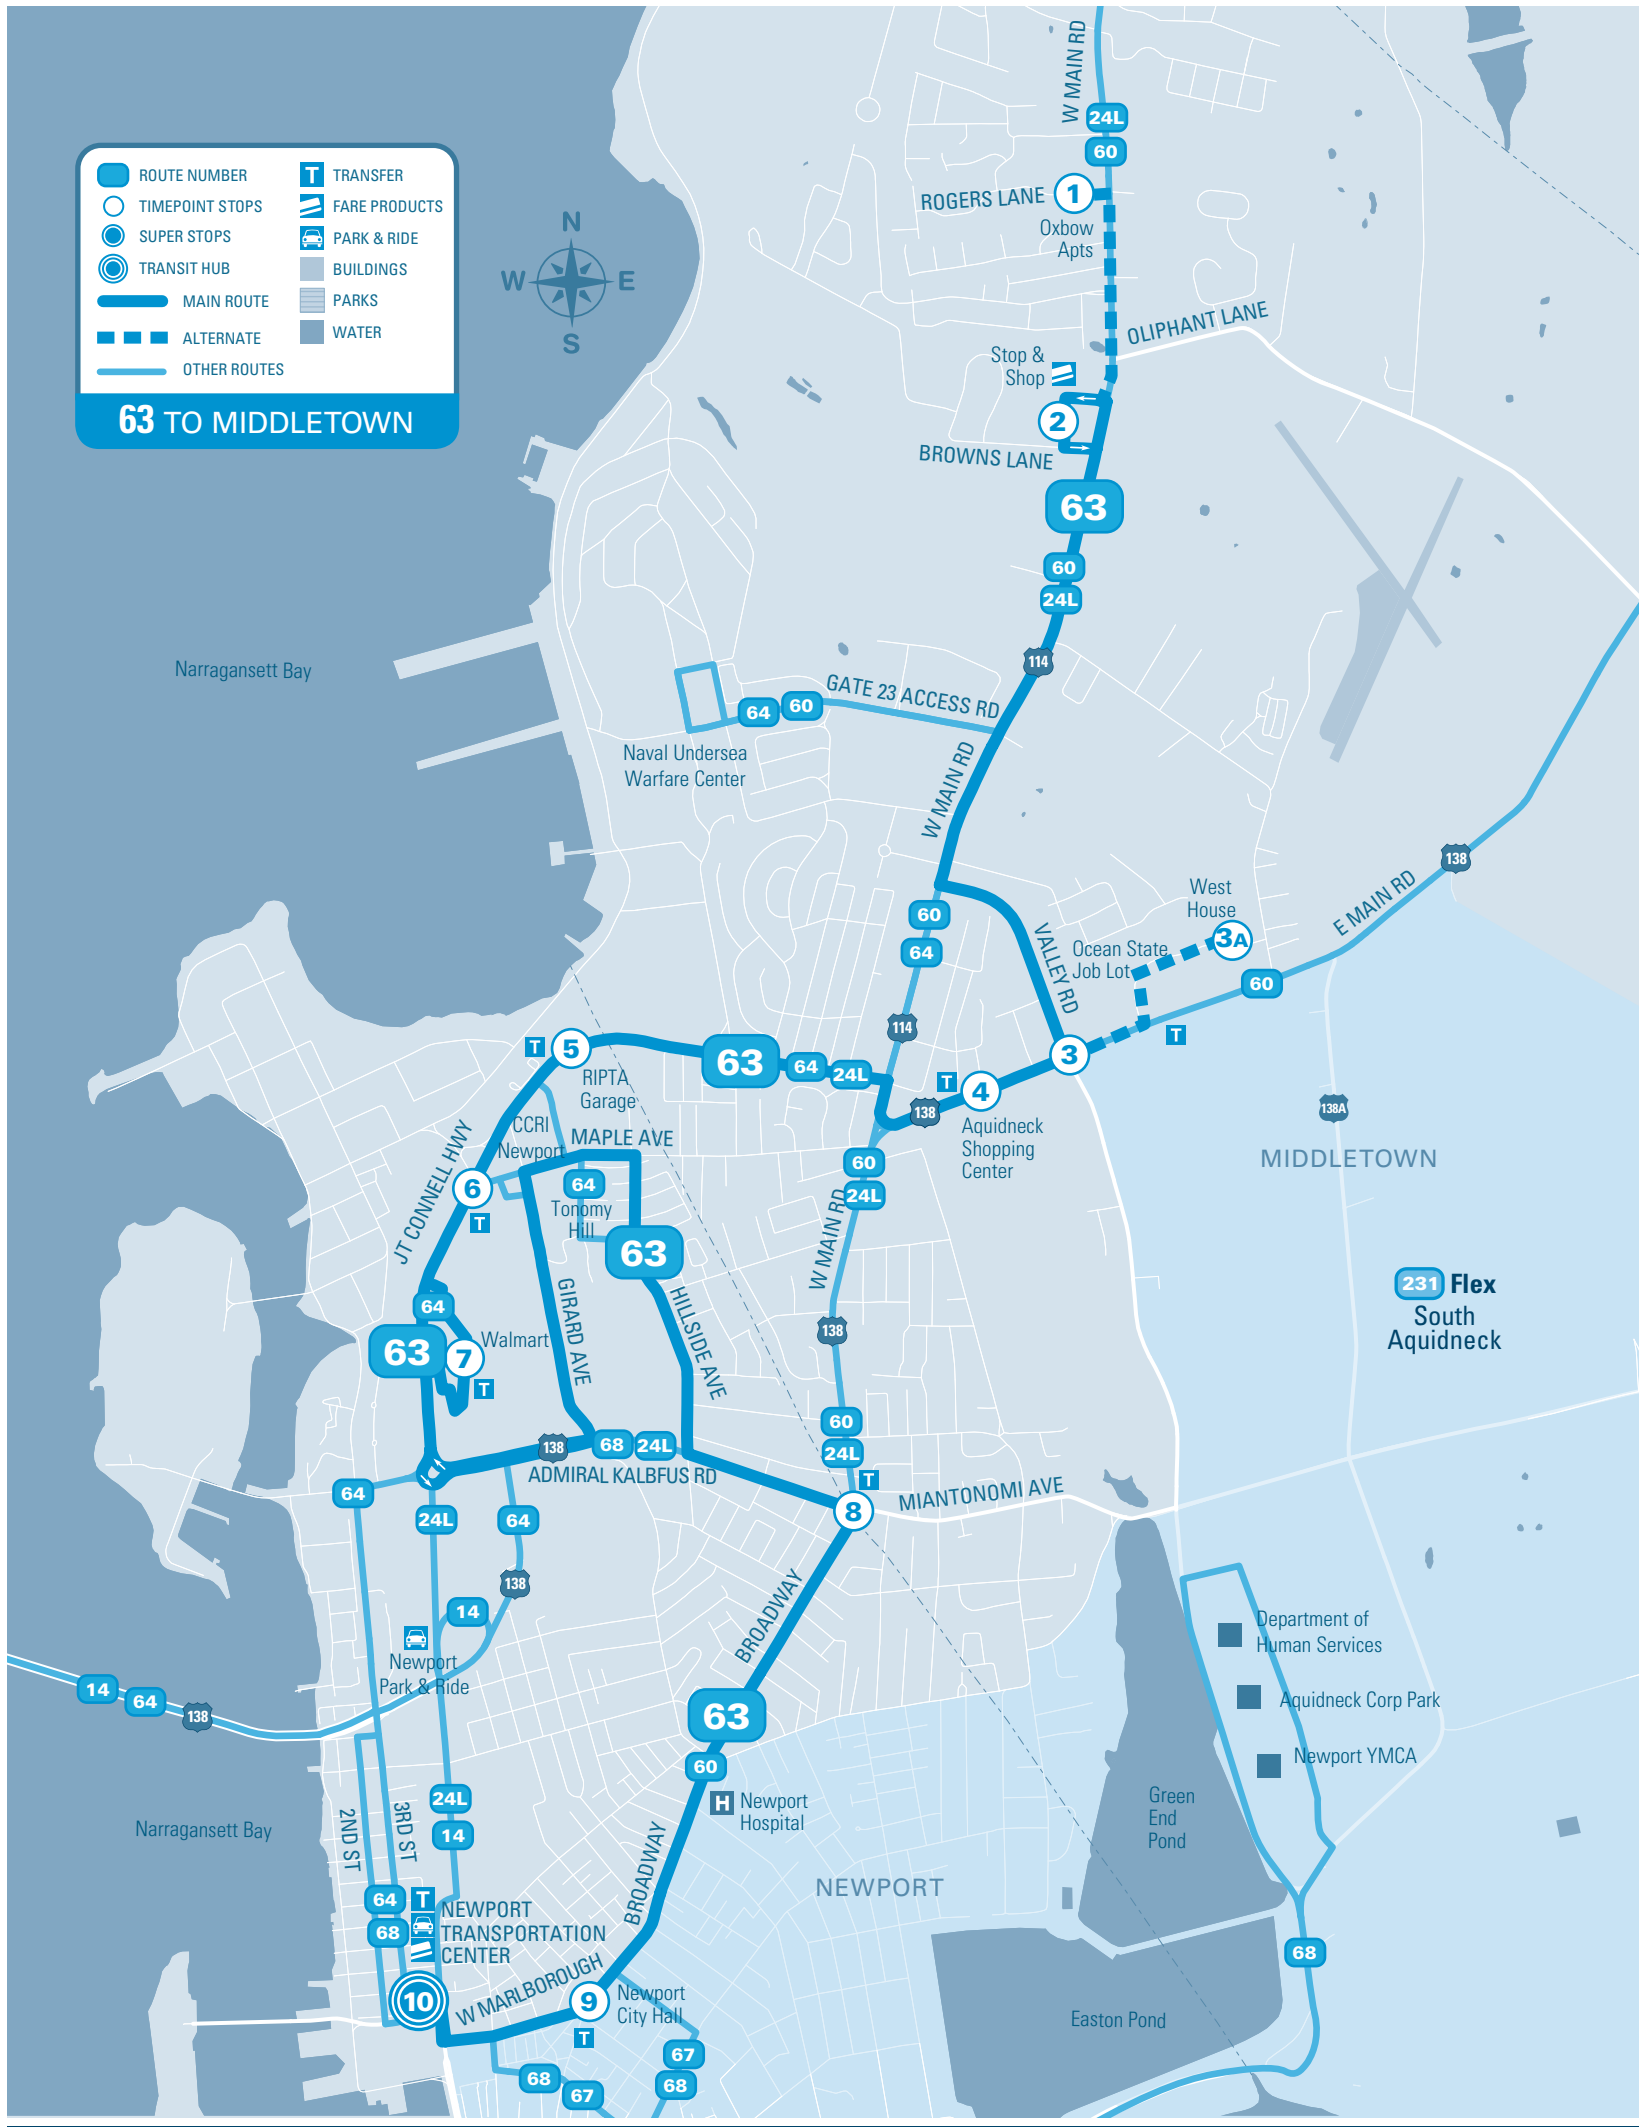

OUTBOUND TO MIDDLETOWN SHOPS

	10	9	8	7	6	5	4	3	3A	2	1	
Timepoint Stops	NEWPORT TRANSPORTATION CENTER	Newport City Hall	Broadway & Adm. Kalbfus	Newport Towne Center	JT Connell & Maple	Newport RIPTA Garage	Aquidneck Shop. Center	East Main & Valley	West House	Stop & Shop West Main	Oxbow Apts.	
TRANSFER	HUB	60	60	64	64	64	60	60				
MONDAY TO FRIDAY	AM	7:15	7:18	7:23	7:33	7:36	7:37	7:40	7:42	.....	7:48	.....
		7:55	7:58	8:03	8:13	8:16	8:17	8:20	8:22	.....	8:28	.....
		8:35	8:38	8:43	8:53	8:56	8:57	9:00	9:02	.....	9:08	.....
		9:15	9:18	9:23	9:33	9:36	9:37	9:40	9:42	.....	9:48	9:50
		9:55	9:58	10:03	10:13	10:16	10:17	10:20	10:22	.....	10:28	.....
	PM	10:35	10:38	10:43	10:53	10:56	10:57	11:00	11:02	.....	11:08	.....
		11:15	11:18	11:23	11:33	11:36	11:37	11:40	11:42	.....	11:48	11:50
		11:55	11:58	12:03	12:13	12:16	12:17	12:20	12:22	.....	12:28	.....
		12:35	12:38	12:43	12:53	12:56	12:57	1:00	1:02	.....	1:08	.....
		1:15	1:18	1:23	1:33	1:36	1:37	1:40	1:42	.....	1:48	1:50
1:55		1:58	2:03	2:13	2:16	2:17	2:20	2:22	.....	2:28	.....	
2:35		2:38	2:43	2:53	2:56	2:57	3:00	3:02	.....	3:09	.....	
3:15		3:18	3:23	3:33	3:36	3:37	3:40	3:42	.....	3:49	3:51	
3:55	3:58	4:03	4:13	4:16	4:17	4:20	4:22	.....	4:29	.....		
4:35	4:38	4:43	4:53	4:56	4:57	5:00	5:02	.....	5:08	.....		
5:15	5:18	5:23	5:33	5:36	5:37	5:40	5:42	.....	5:48	.....		
5:55	5:58	6:03	6:13	6:16	6:17	6:20	6:22	.....	6:28	.....		
6:35	6:37	6:41	6:51	6:54	6:55	6:58	7:00	.....	7:05	.....		
7:15	7:17	7:21	7:31	7:34	7:35	7:38	7:40	.....	7:45	.....		
7:55	7:57	8:01	8:11	8:14	8:15	8:18	8:20	.....	8:25	.....		
8:35	8:37	8:41	8:51	8:54	8:55	8:58	9:00	.....	9:05	.....		

	10	9	8	7	6	5	4	3	3A	2	1	
Timepoint Stops	NEWPORT TRANSPORTATION CENTER	Newport City Hall	Broadway & Adm. Kalbfus	Newport Towne Center	JT Connell & Maple	Newport RIPTA Garage	Aquidneck Shop. Center	East Main & Valley	West House	Stop & Shop West Main	Oxbow Apts.	
TRANSFER	HUB	60	60	64	64	64	60	60				
SATURDAY	AM	7:45	7:47	7:51	8:01	8:04	8:05	8:08	8:10	.....	8:16	.....
		8:30	8:32	8:37	8:47	8:50	8:51	8:54	8:56	.....	9:02	9:04
		9:15	9:18	9:23	9:33	9:36	9:37	9:40	9:42	9:43	9:51	.....
		10:00	10:03	10:08	10:18	10:21	10:22	10:25	10:27	10:28	10:36	.....
		10:45	10:48	10:53	11:03	11:06	11:07	11:10	11:12	11:13	11:21	.....
	PM	11:30	11:33	11:38	11:48	11:51	11:52	11:55	11:57	.....	12:03	.....
		12:15	12:18	12:23	12:33	12:36	12:37	12:40	12:42	.....	12:48	.....
		1:00	1:03	1:08	1:18	1:21	1:22	1:25	1:27	.....	1:33	1:35
		1:45	1:48	1:53	2:03	2:06	2:07	2:10	2:12	2:13	2:21	.....
		2:30	2:33	2:38	2:48	2:51	2:52	2:55	2:57	2:58	3:06	.....
3:15	3:18	3:23	3:33	3:36	3:37	3:40	3:42	.....	3:48	.....		
4:00	4:03	4:08	4:18	4:21	4:22	4:25	4:27	.....	4:33	4:35		
4:45	4:48	4:53	5:03	5:06	5:07	5:10	5:12	.....	5:18	.....		
5:30	5:33	5:38	5:48	5:51	5:52	5:55	5:57	.....	6:03	.....		
6:15	6:17	6:21	6:31	6:34	6:35	6:38	6:40	.....	6:46	.....		
7:00	7:02	7:06	7:16	7:19	7:20	7:23	7:25	.....	7:31	.....		
7:45	7:47	7:51	8:01	8:04	8:05	8:08	8:10	.....	8:16	.....