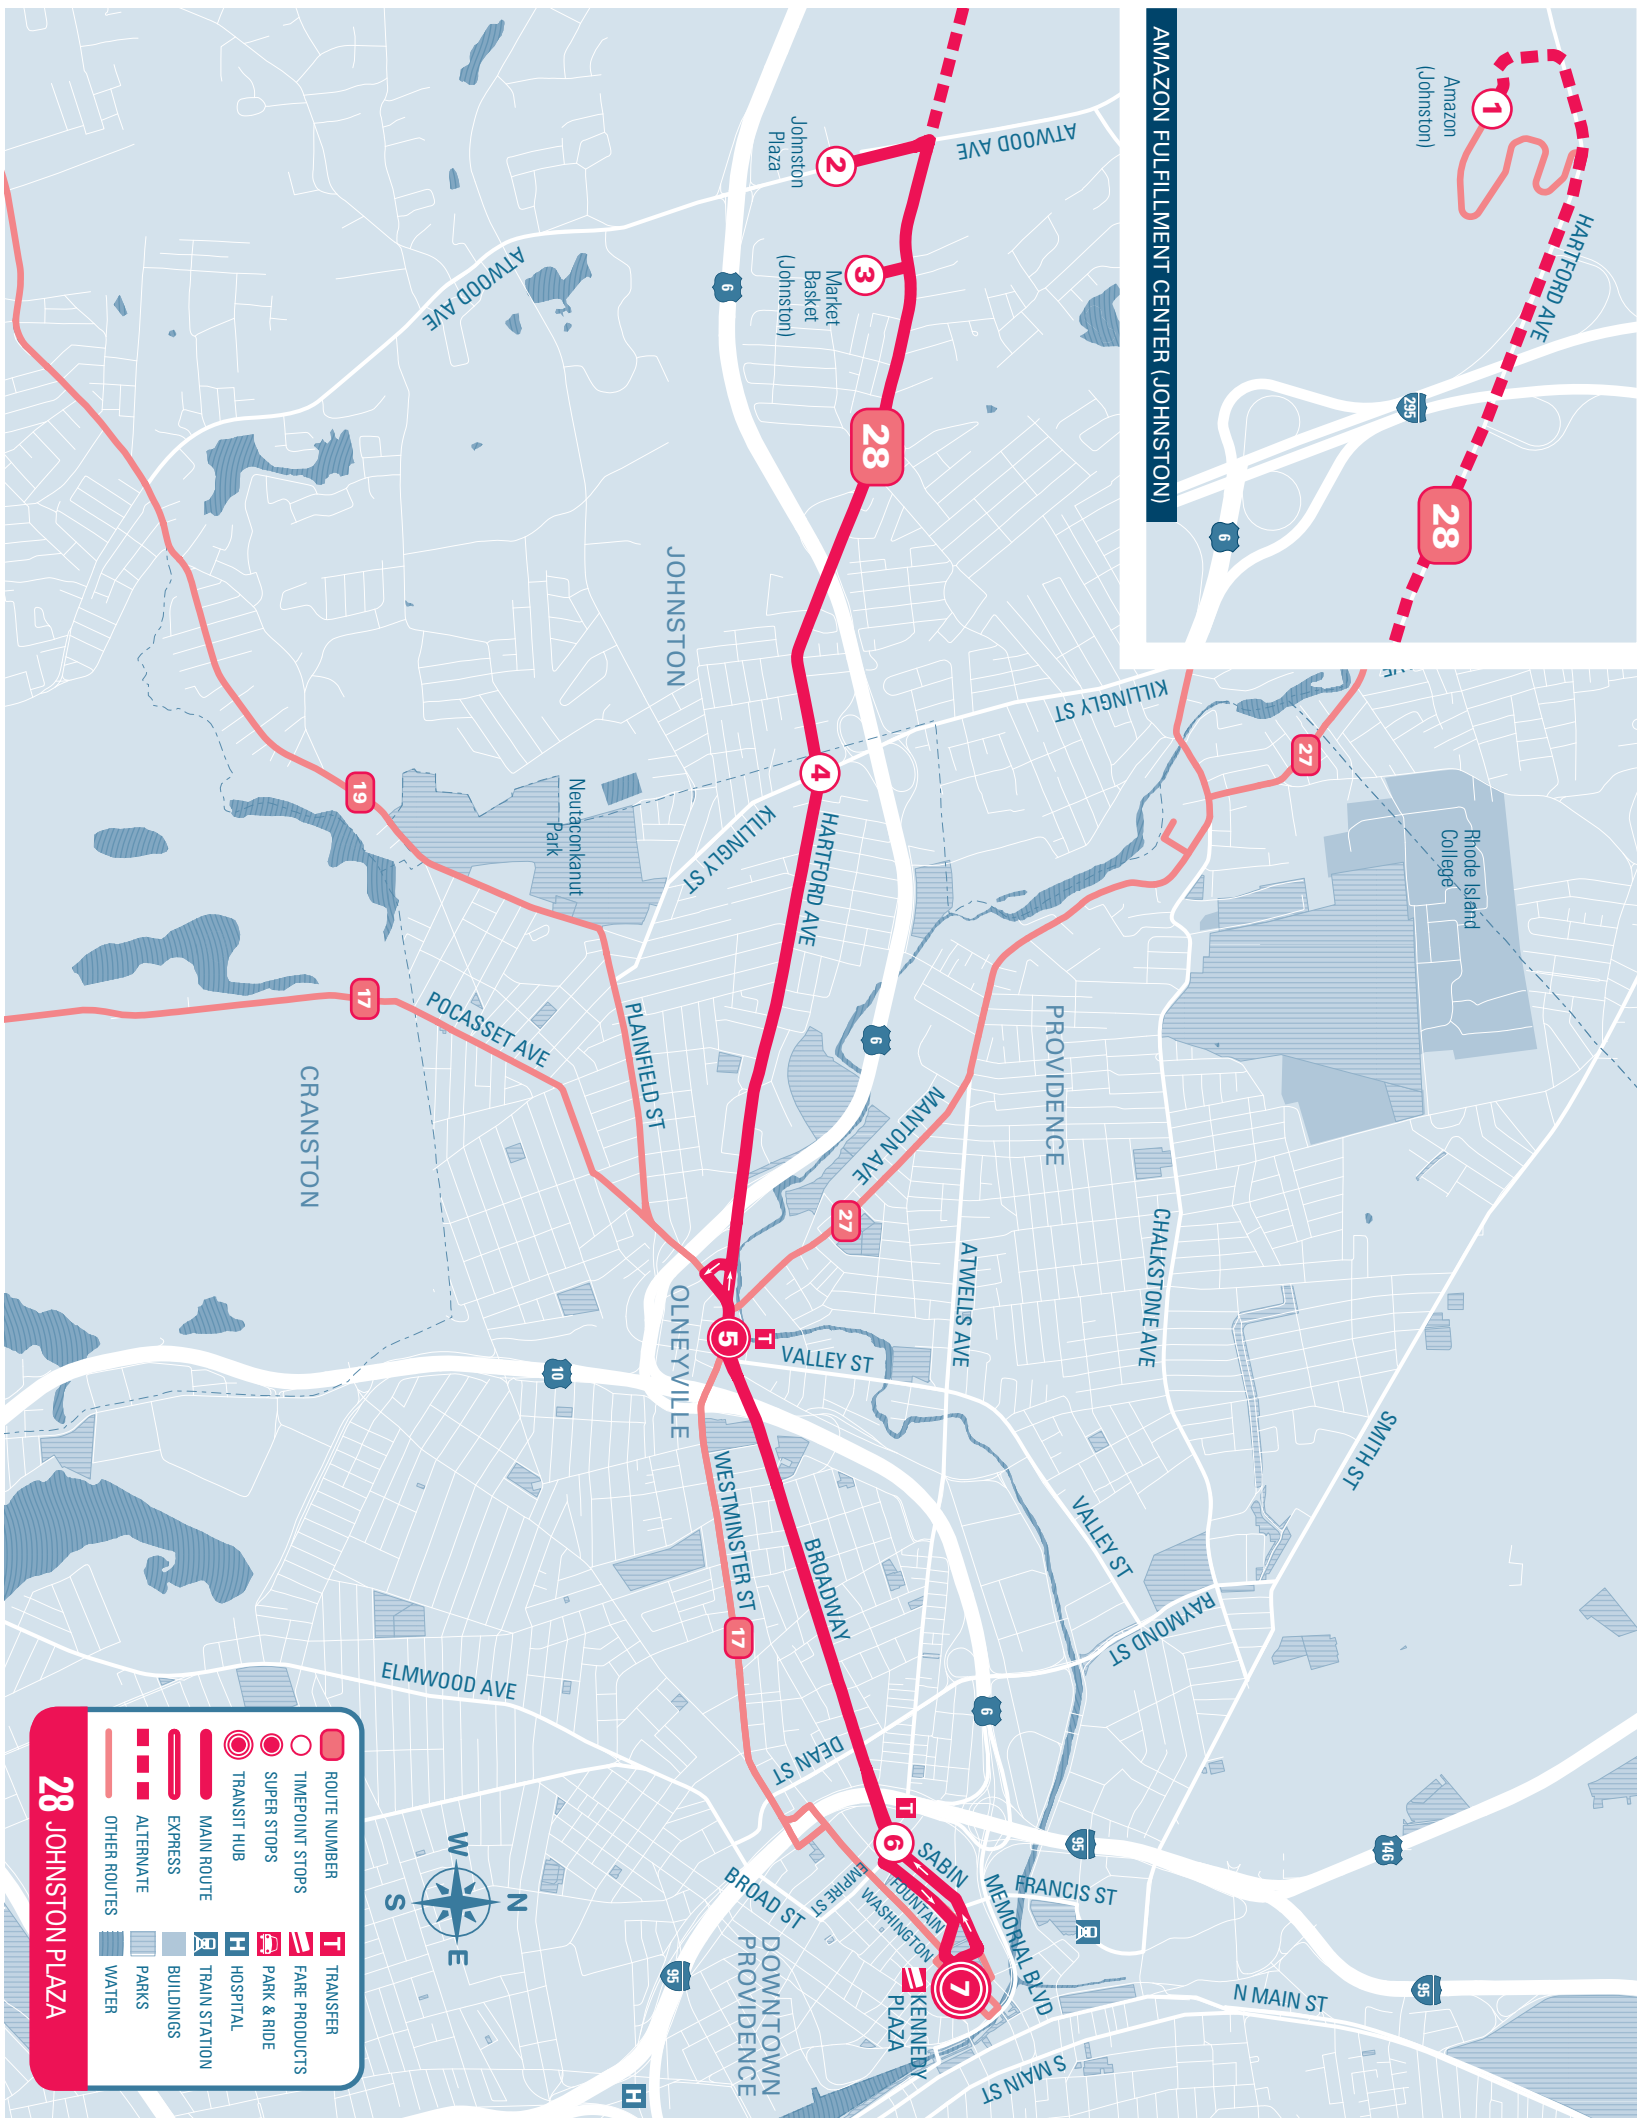

Wave is our smart fare collection system. It's a convenient way to ride RIPTA with either a smart card or a smart phone.

- Full Fare (1 hour of unlimited rides) • $2.00
- Tarifa Básica (1 hora de viajes ilimitados) $2.00
- Day Pass • Pase Diario $6.00
- Monthly Pass • Pase Mensual $70.00
- Route 24L • Ruta 24L $4.00

Visit RIPTA.com/wave for more information.
Reduced fares are available for Seniors, People with Disabilities, and Medicare Card Holders.
Visit RIPTA.com/reducedfare for details.

Una tarifa reducida está disponible para Adultos Mayores, Personas con Discapacidades y cualquier persona con Tarjeta de Identificación de Medicare.
Visite RIPTA.com/reducedfare para más información.

Holidays

Service operates Sunday / Holiday service on the following days:

- New Year's Day Labor Day
- Dr. Martin Luther King, Jr. Day Columbus Day
- Memorial Day Veterans Day
- Juneteenth Thanksgiving Day
- Independence Day Christmas Day
- Victory Day

YOUR CONNECTION TO RHODE ISLAND AND BEYOND!

RIPTA provides seamless connections to trains, ferry service, bike paths, and the airport, allowing passengers to easily switch from one mode to another to complete a trip. Scan here to get started!

- 401-781-9400 711 or 800-745-5555
- CustomerService@RIPTA.com RiderRIPTA
- RIPTA.com/mobile-applications RIPTA_RI

OUTBOUND TO JOHNSTON PLAZA

Timepoint Stops	MONDAY TO FRIDAY						
	AM	PM					
KENNEDY PLAZA Stop W	6:00	6:02	6:08	6:13	6:18	6:21	.....
TRANSFER HUB	6:30	6:32	6:38	6:43	6:48	6:51	.....
7	7:00	7:04	7:11	7:17	7:21	7:26	7:34
6	7:30	7:34	7:41	7:47	7:51	7:56	8:04
5	8:00	8:03	8:10	8:15	8:20	8:23	.....
4	8:30	8:33	8:40	8:45	8:50	8:53	.....
3	9:00	9:03	9:10	9:15	9:20	9:23	.....
2	9:30	9:33	9:40	9:45	9:50	9:53	.....
1	10:00	10:03	10:10	10:15	10:21	10:24	.....
Amazon (Johnston)	10:30	10:33	10:40	10:45	10:51	10:54	.....
.....	11:00	11:03	11:11	11:16	11:22	11:25	.....
.....	11:30	11:33	11:41	11:46	11:52	11:55	.....
.....	12:00	12:03	12:11	12:17	12:23	12:26	.....
.....	12:30	12:33	12:41	12:47	12:53	12:56	.....
.....	1:00	1:03	1:11	1:17	1:23	1:26	.....
.....	1:30	1:33	1:41	1:47	1:53	1:56	.....
.....	2:00	2:03	2:12	2:18	2:24	2:27	.....
.....	2:30	2:33	2:42	2:48	2:54	2:57	.....
.....	.....	.....	2:58	3:04	.....	.....	.....
.....	3:00	3:03	3:13	3:20	3:26	3:29	.....
.....	3:30	3:33	3:43	3:50	3:56	3:59	.....
.....	4:00	4:03	4:13	4:20	4:26	4:29	.....
.....	4:30	4:33	4:43	4:50	4:56	4:59	.....
.....	5:00	5:03	5:13	5:19	5:25	5:28	.....
.....	5:30	5:33	5:43	5:49	5:55	5:58	.....
.....	6:00	6:03	6:10	6:16	6:20	6:24	6:31
.....	6:30	6:33	6:40	6:46	6:50	6:54	7:01
.....	7:00	7:02	7:10	7:16	7:21	7:23	.....
.....	7:30	7:32	7:40	7:46	7:51	7:53	.....
.....	8:00	8:02	8:09	8:14	8:19	8:21	.....
.....	8:30	8:32	8:39	8:44	8:49	8:51	.....
.....	9:00	9:02	9:09	9:14	9:19	9:21	.....
.....	9:30	9:32	9:39	9:44	9:49	9:51	.....
.....	10:00	10:02	10:09	10:14	10:19	10:21	.....

(a) Trip operates when Public Schools are in session.

SATURDAY

Timepoint Stops	SATURDAY						
	AM	PM					
KENNEDY PLAZA Stop W	6:50	6:52	6:59	7:03	7:08	7:11	7:19
TRANSFER HUB	7:25	7:27	7:34	7:38	7:43	7:46	7:54
7	8:00	8:02	8:10	8:15	8:20	8:23	8:31
6	8:35	8:37	8:45	8:50	8:55	8:58	.....
5	9:10	9:12	9:20	9:25	9:30	9:33	.....
4	9:50	9:52	10:00	10:06	10:11	10:14	.....
3	10:30	10:32	10:40	10:46	10:51	10:54	.....
2	11:10	11:13	11:23	11:29	11:34	11:37	.....
1	11:50	11:53	12:03	12:09	12:14	12:17	.....
Amazon (Johnston)	12:30	12:33	12:43	12:49	12:54	12:57	.....
.....	1:10	1:13	1:23	1:29	1:34	1:37	.....
.....	1:50	1:53	2:03	2:09	2:14	2:17	.....
.....	2:30	2:33	2:43	2:49	2:54	2:57	.....
.....	3:10	3:13	3:23	3:29	3:34	3:37	.....
.....	3:50	3:53	4:03	4:09	4:14	4:17	.....
.....	4:30	4:33	4:43	4:49	4:54	4:57	.....
.....	5:10	5:13	5:23	5:28	5:33	5:36	.....
.....	5:50	5:53	6:02	6:08	6:13	6:16	6:24
.....	6:30	6:33	6:42	6:48	6:53	6:56	7:04
.....	7:10	7:13	7:20	7:25	7:30	7:32	.....
.....	8:00	8:03	8:10	8:15	8:20	8:22	.....
.....	9:15	9:18	9:25	9:30	9:35	9:37	.....
.....	10:25	10:28	10:35	10:40	10:45	10:47	.....