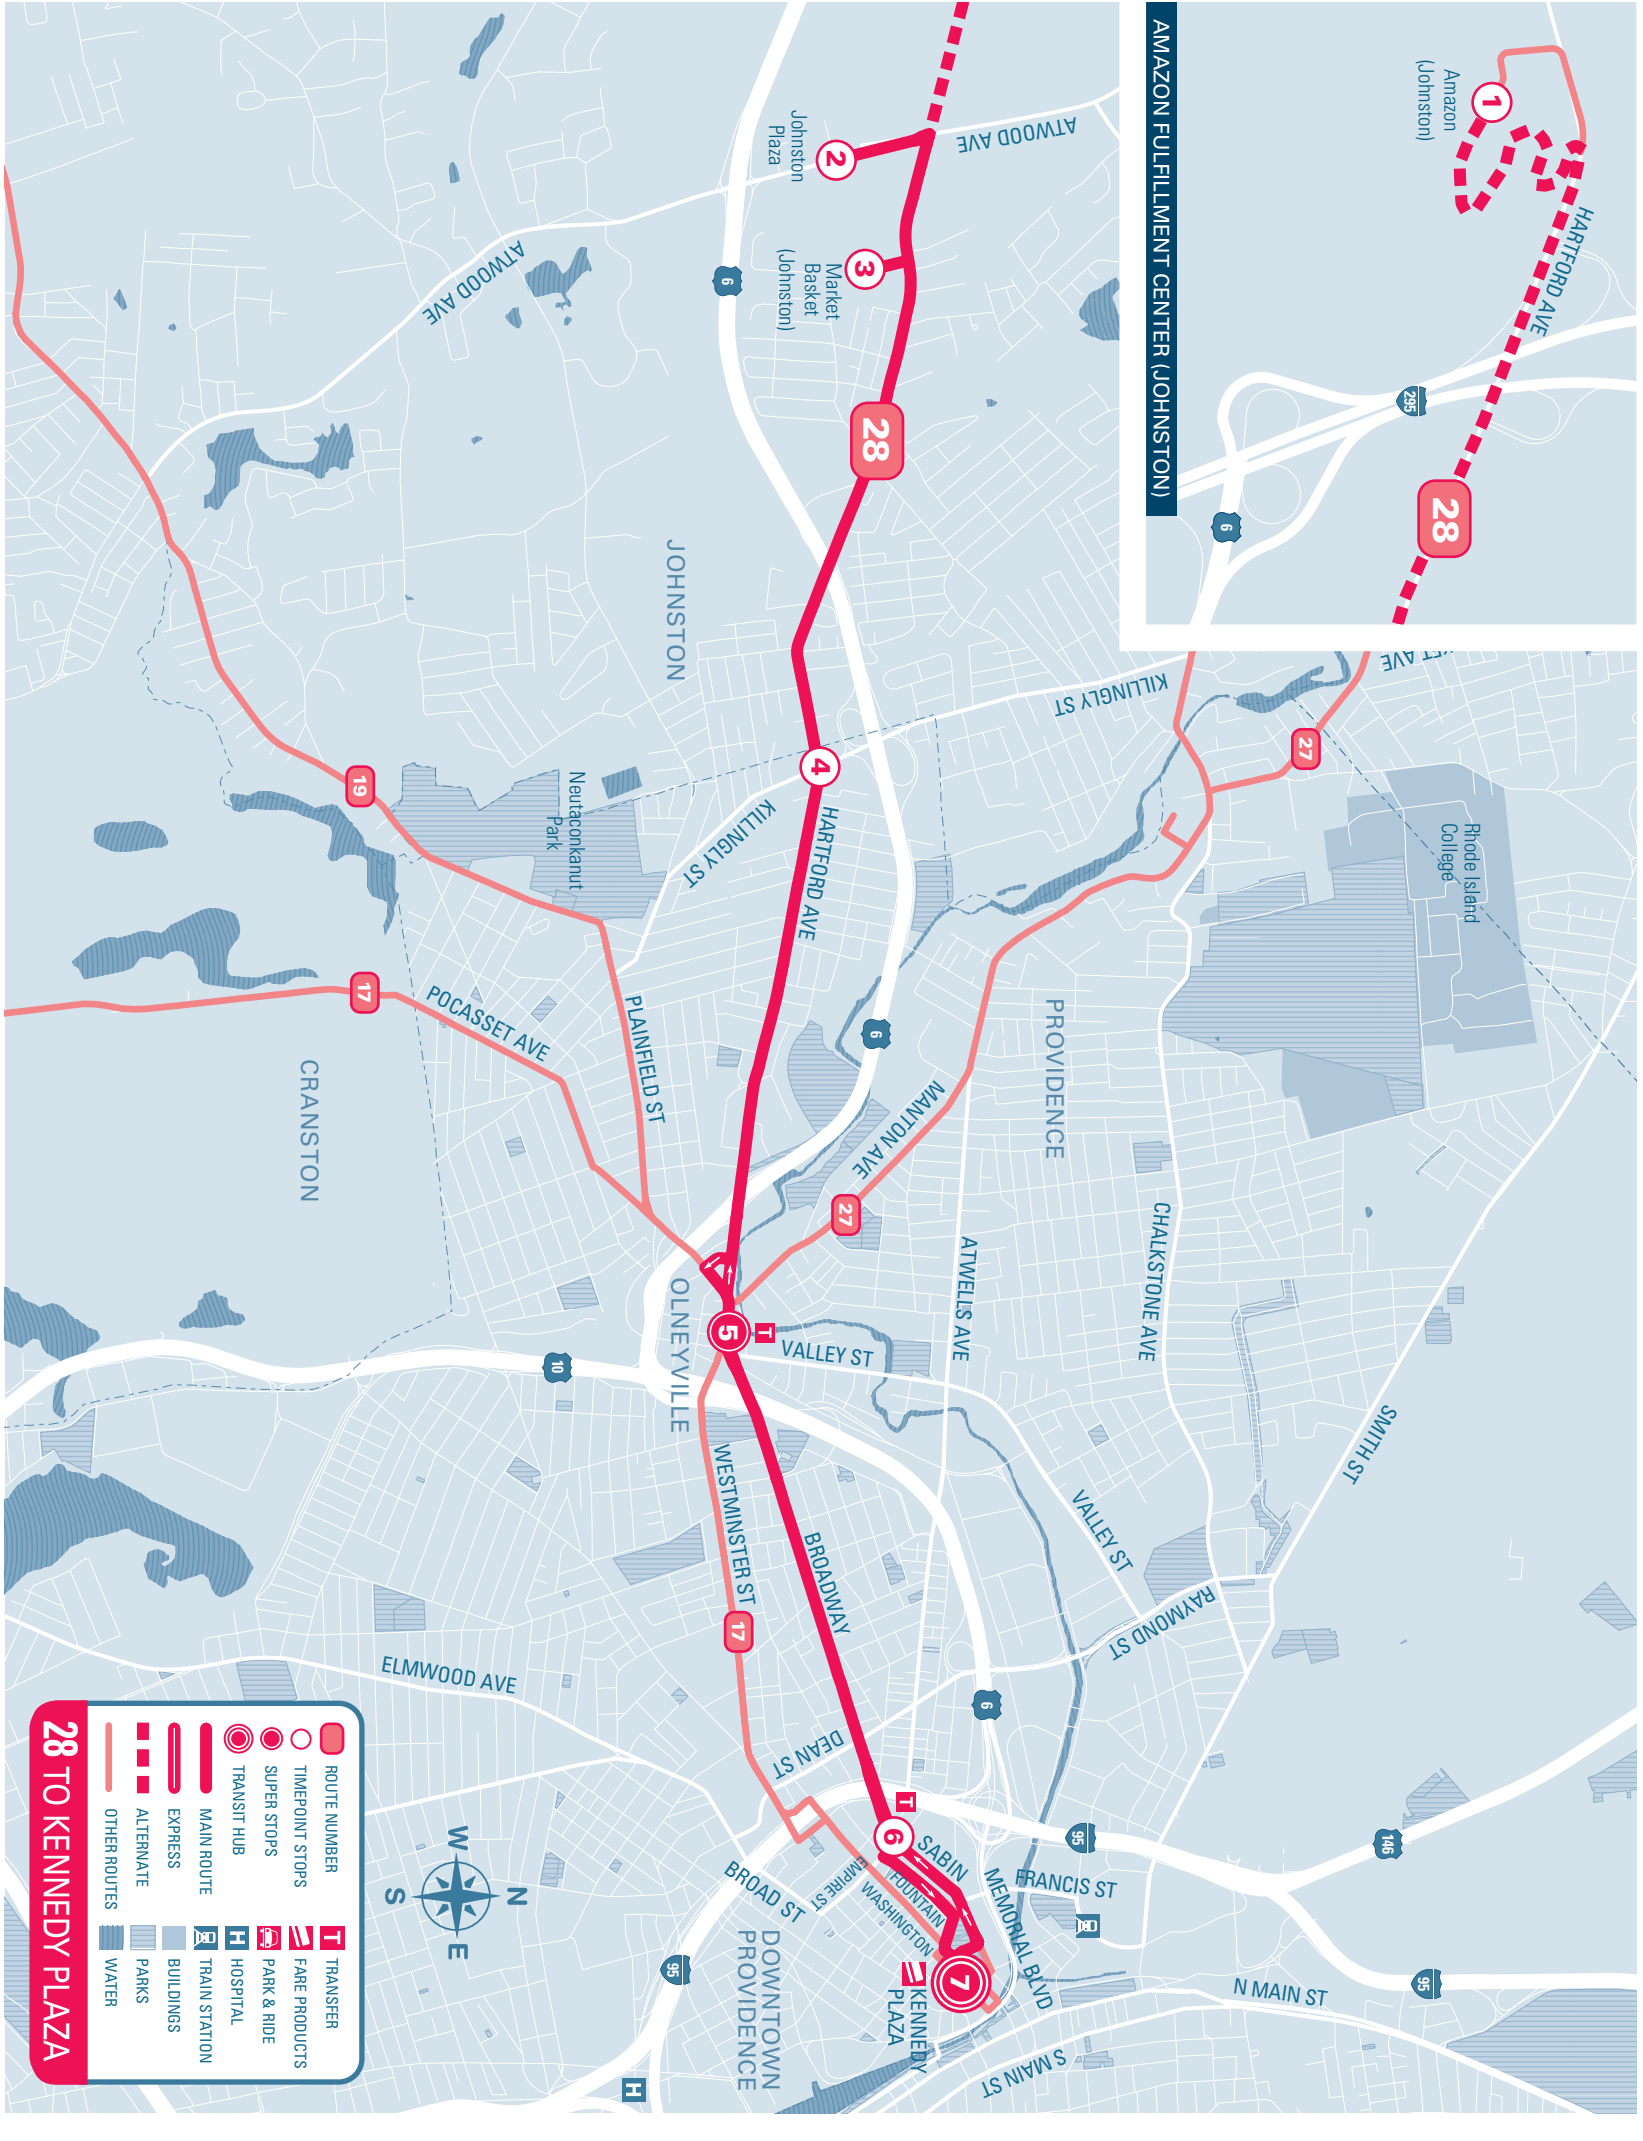

Timepoint Stops	SUNDAY/HOLIDAY						
	Amazon (Johnston)	Johnston Plaza	Market Basket (Johnston)	Hartford & Killingly	OLNEYVILLE SQUARE	La Salle Square	KENNEDY PLAZA Stop W
TRANSFER	5:45	5:53	5:57	6:00	6:06	6:12	6:14
	7:51	7:59	8:03	8:06	8:12	8:18	8:20
	8:44	8:48	8:51	8:51	8:57	9:03	9:05
	9:31	9:35	9:38	9:38	9:45	9:52	9:54
	10:20	10:24	10:27	10:34	10:41	10:48	10:43
	11:08	11:12	11:15	11:15	11:23	11:30	11:32
	11:57	12:01	12:04	12:04	12:12	12:19	12:21
	12:45	12:49	12:52	12:52	1:00	1:07	1:09
	1:33	1:37	1:40	1:40	1:48	1:55	1:57
	2:21	2:25	2:28	2:28	2:36	2:43	2:45
	3:09	3:13	3:16	3:16	3:23	3:30	3:32
	3:56	4:00	4:03	4:03	4:10	4:17	4:19
	4:44	4:48	4:51	4:51	4:58	5:05	5:07
	5:33	5:37	5:40	5:40	5:47	5:54	5:56
	6:21	6:29	6:33	6:36	6:42	6:49	6:51
	7:15	7:23	7:27	7:30	7:36	7:42	7:44

28 TO KENNEDY PLAZA

- ROUTE NUMBER
- TIMEPOINT STOPS
- SUPER STOPS
- TRANSIT HUB
- MAIN ROUTE
- EXPRESS
- ALTERNATE
- OTHER ROUTES
- TRANSFER
- FARE PRODUCTS
- PARK & RIDE
- HOSPITAL
- TRAIN STATION
- BUILDINGS
- PARKS
- WATER