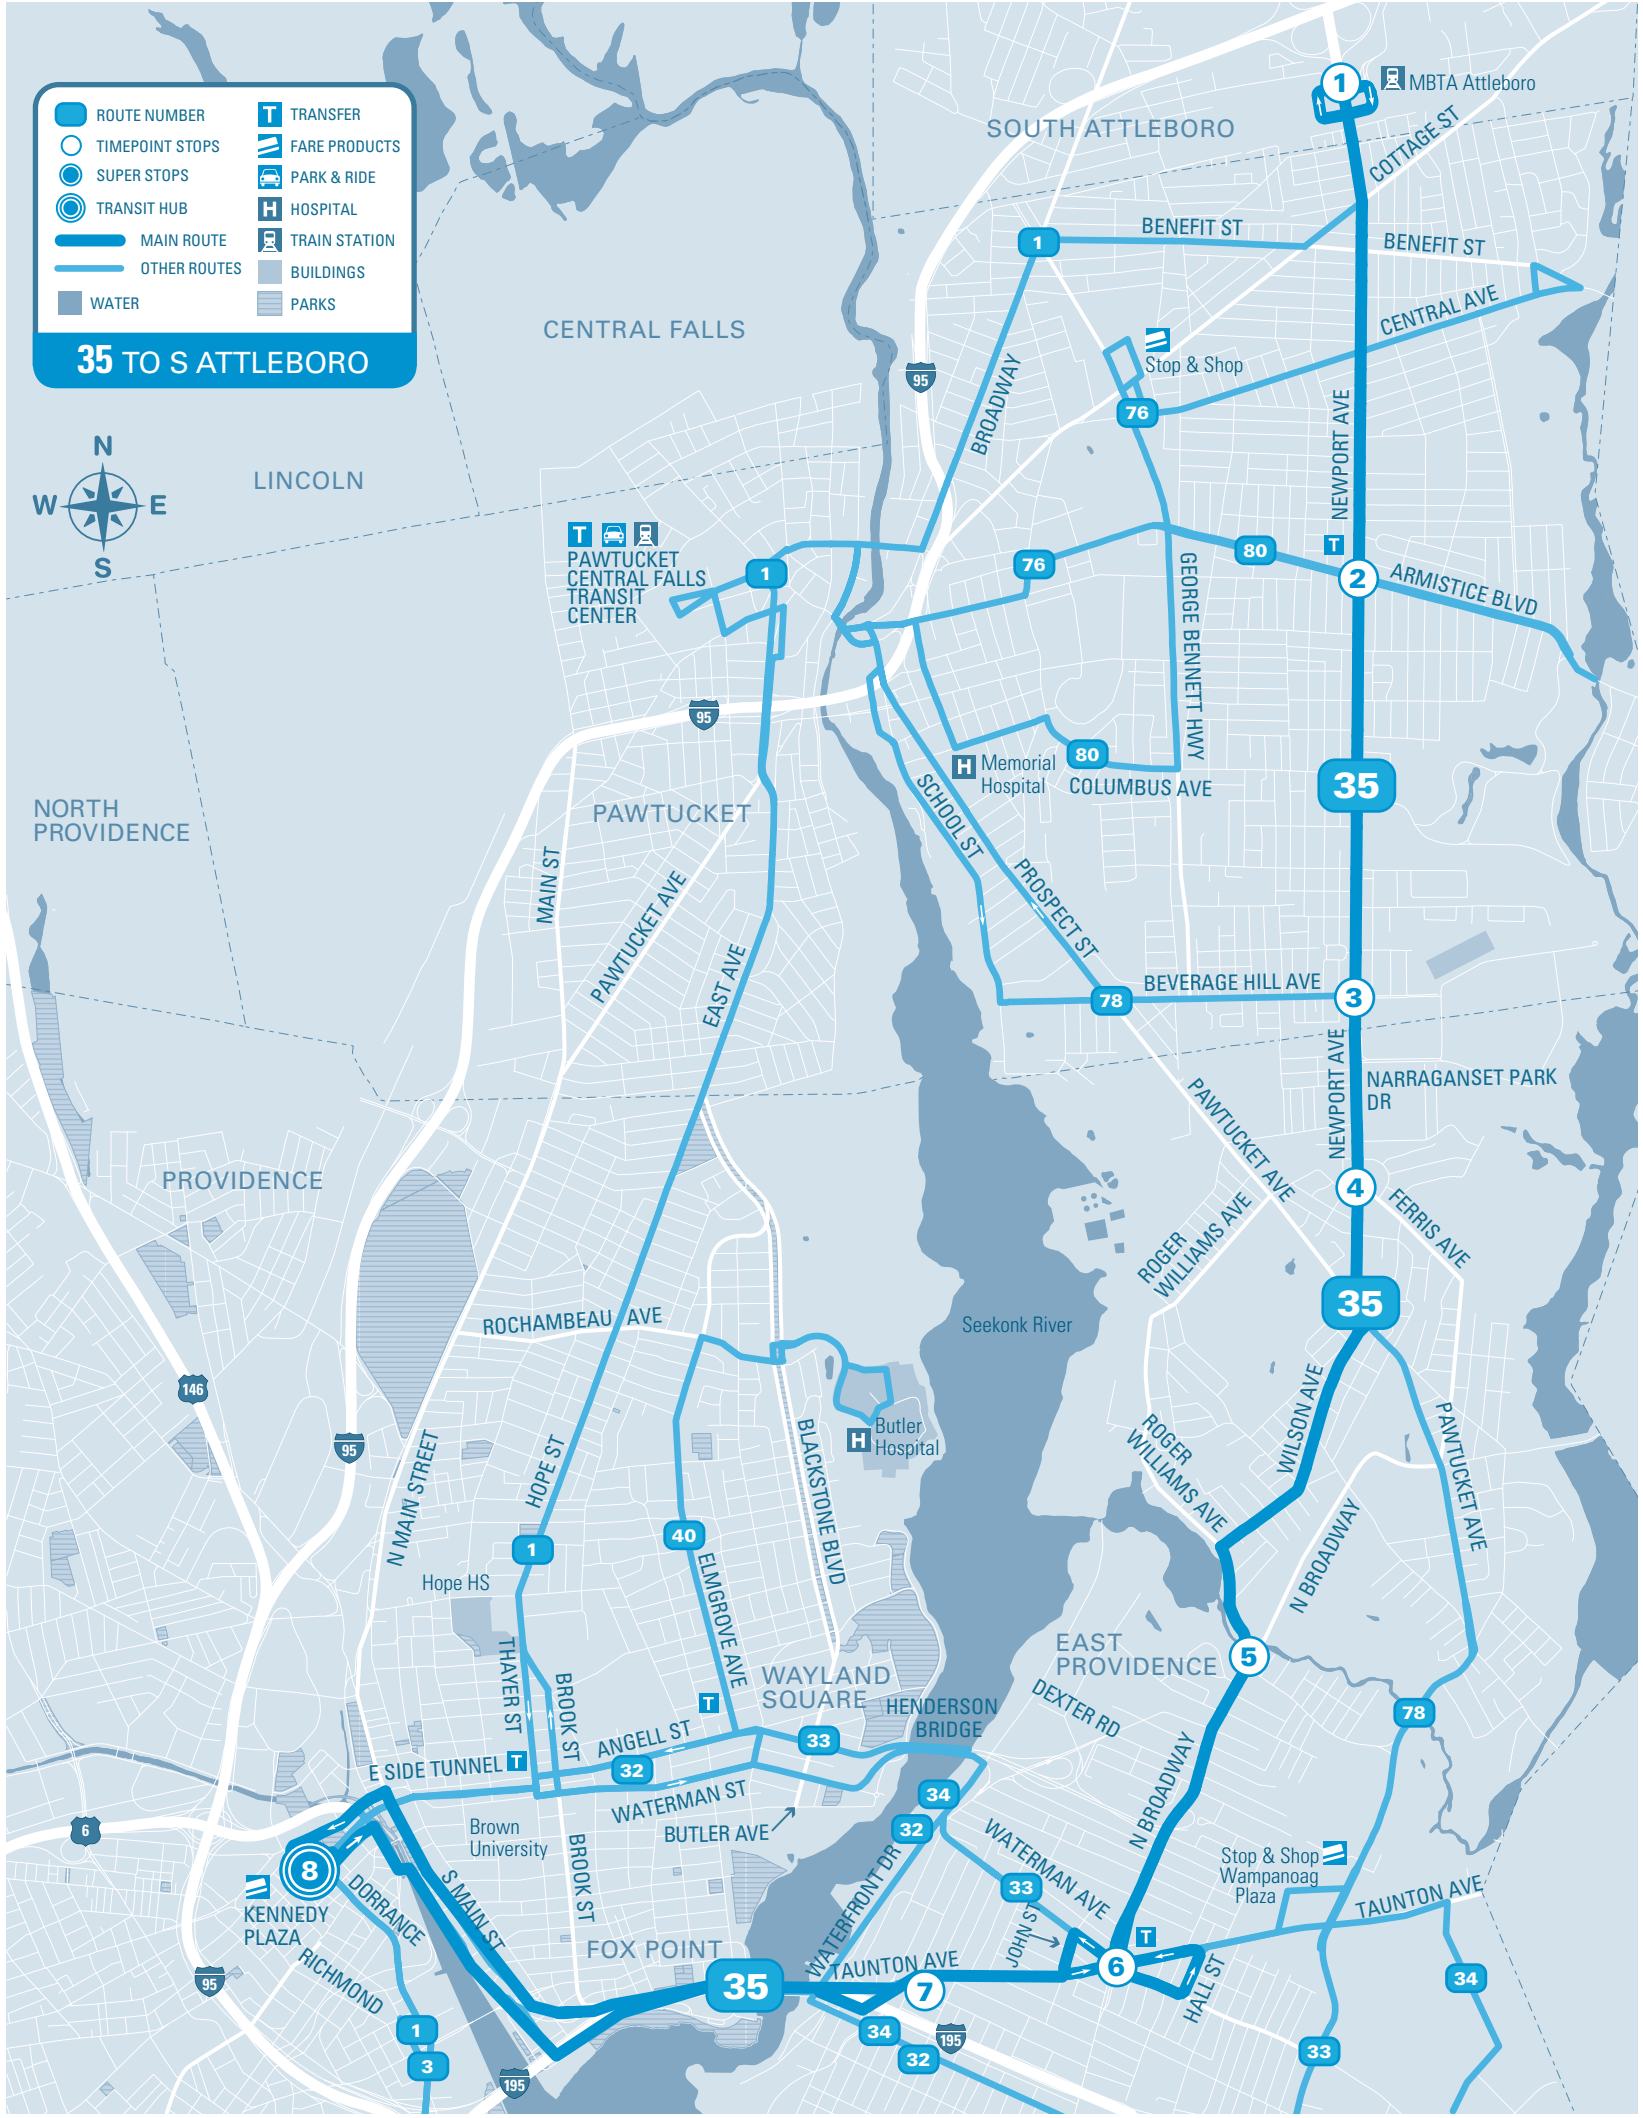

OUTBOUND TO SOUTH ATTLEBORO STATION

		8	7	6	5	4	3	2	1
Timepoint Stops		KENNEDY PLAZA Stop H	Taunton & Potter	Taunton & Waterman	N Broadway & Roger Williams	Newport & Ferris	Newport & Beverage Hill	Newport & Armistice	South Attleboro Station
TRANSFER		HUB	78	78		78	78	80	1
MONDAY TO FRIDAY	AM	5:55	6:01	6:03	6:08	6:13	6:15	6:19	6:24
		6:35	6:41	6:43	6:48	6:53	6:55	6:59	7:04
		7:15	7:22	7:24	7:29	7:34	7:36	7:40	7:45
		7:55	8:02	8:04	8:09	8:14	8:16	8:20	8:25
		8:35	8:42	8:44	8:49	8:54	8:56	9:00	9:04
		9:15	9:21	9:23	9:28	9:33	9:35	9:39	9:43
		9:55	10:01	10:03	10:08	10:13	10:15	10:19	10:23
		10:35	10:41	10:43	10:48	10:53	10:55	10:59	11:03
	PM	11:15	11:21	11:23	11:28	11:33	11:35	11:39	11:43
		11:55	12:01	12:03	12:08	12:13	12:16	12:20	12:25
		12:35	12:42	12:44	12:49	12:54	12:57	1:01	1:06
		1:15	1:22	1:24	1:29	1:34	1:37	1:41	1:46
		2:00	2:07	2:09	2:15	2:21	2:24	2:28	2:33
		2:45	2:52	2:54	3:00	3:06	3:09	3:13	3:18
		3:30	3:38	3:40	3:46	3:52	3:55	3:59	4:04
		4:15	4:24	4:26	4:32	4:38	4:41	4:45	4:50
5:00	5:09	5:11	5:17	5:23	5:26	5:30	5:35		
5:45	5:54	5:56	6:02	6:07	6:09	6:13	6:18		
6:30	6:36	6:38	6:43	6:48	6:50	6:54	6:59		
7:15	7:21	7:23	7:28	7:33	7:35	7:39	7:44		
8:05	8:11	8:13	8:18	8:23	8:25	8:29	8:34		

		8	7	6	5	4	3	2	1
Timepoint Stops		KENNEDY PLAZA Stop H	Taunton & Potter	Taunton & Waterman	N Broadway & Roger Williams	Newport & Ferris	Newport & Beverage Hill	Newport & Armistice	South Attleboro Station
TRANSFER		HUB	78	78		78	78	80	1
SATURDAY	AM	7:00	7:06	7:08	7:13	7:19	7:21	7:25	7:30
		8:30	8:36	8:38	8:43	8:49	8:51	8:55	9:00
		10:00	10:06	10:08	10:13	10:19	10:21	10:25	10:30
	PM	11:30	11:36	11:38	11:43	11:49	11:51	11:55	12:00
		1:00	1:06	1:08	1:13	1:19	1:21	1:25	1:30
		2:30	2:36	2:38	2:43	2:49	2:51	2:55	3:00
		4:00	4:06	4:08	4:13	4:19	4:21	4:25	4:30
		5:30	5:36	5:38	5:43	5:49	5:51	5:55	6:00
		7:00	7:06	7:08	7:13	7:19	7:21	7:25	7:30

		8	7	6	5	4	3	2	1
Timepoint Stops		KENNEDY PLAZA Stop H	Taunton & Potter	Taunton & Waterman	N Broadway & Roger Williams	Newport & Ferris	Newport & Beverage Hill	Newport & Armistice	South Attleboro Station
TRANSFER		HUB	78	78		78	78	80	1
SUN/HOLIDAY	AM	8:00	8:06	8:08	8:13	8:18	8:20	8:24	8:28
		9:30	9:36	9:38	9:43	9:48	9:50	9:54	9:58
		11:00	11:06	11:08	11:13	11:18	11:20	11:24	11:28
		12:30	12:36	12:38	12:43	12:48	12:50	12:54	12:58
	PM	2:00	2:06	2:08	2:13	2:18	2:20	2:24	2:28
		3:30	3:36	3:38	3:43	3:48	3:50	3:54	3:58
		5:00	5:06	5:08	5:13	5:18	5:20	5:24	5:28
		6:30	6:36	6:38	6:43	6:48	6:50	6:54	6:58

Cash Fares (Farebox-Exact Change Only)

Full Fare • Tarifa Básica.....	$2.00
Children under 5 ride free when accompanied by an adult.	
Children 12 years of age and under must be accompanied by an adult.	

WAVE Fares

Wave is our smart fare collection system. It's a convenient way to ride RIPTA with either a smart card or a smart phone.

Full Fare (1 hour of unlimited rides) •	$2.00
Tarifa Básica (1 hora de viajes ilimitados).....	$2.00
Day Pass • Pase Diario.....	$6.00
Monthly Pass • Pase Mensual.....	$70.00
Route 24L • Ruta 24L.....	$4.00