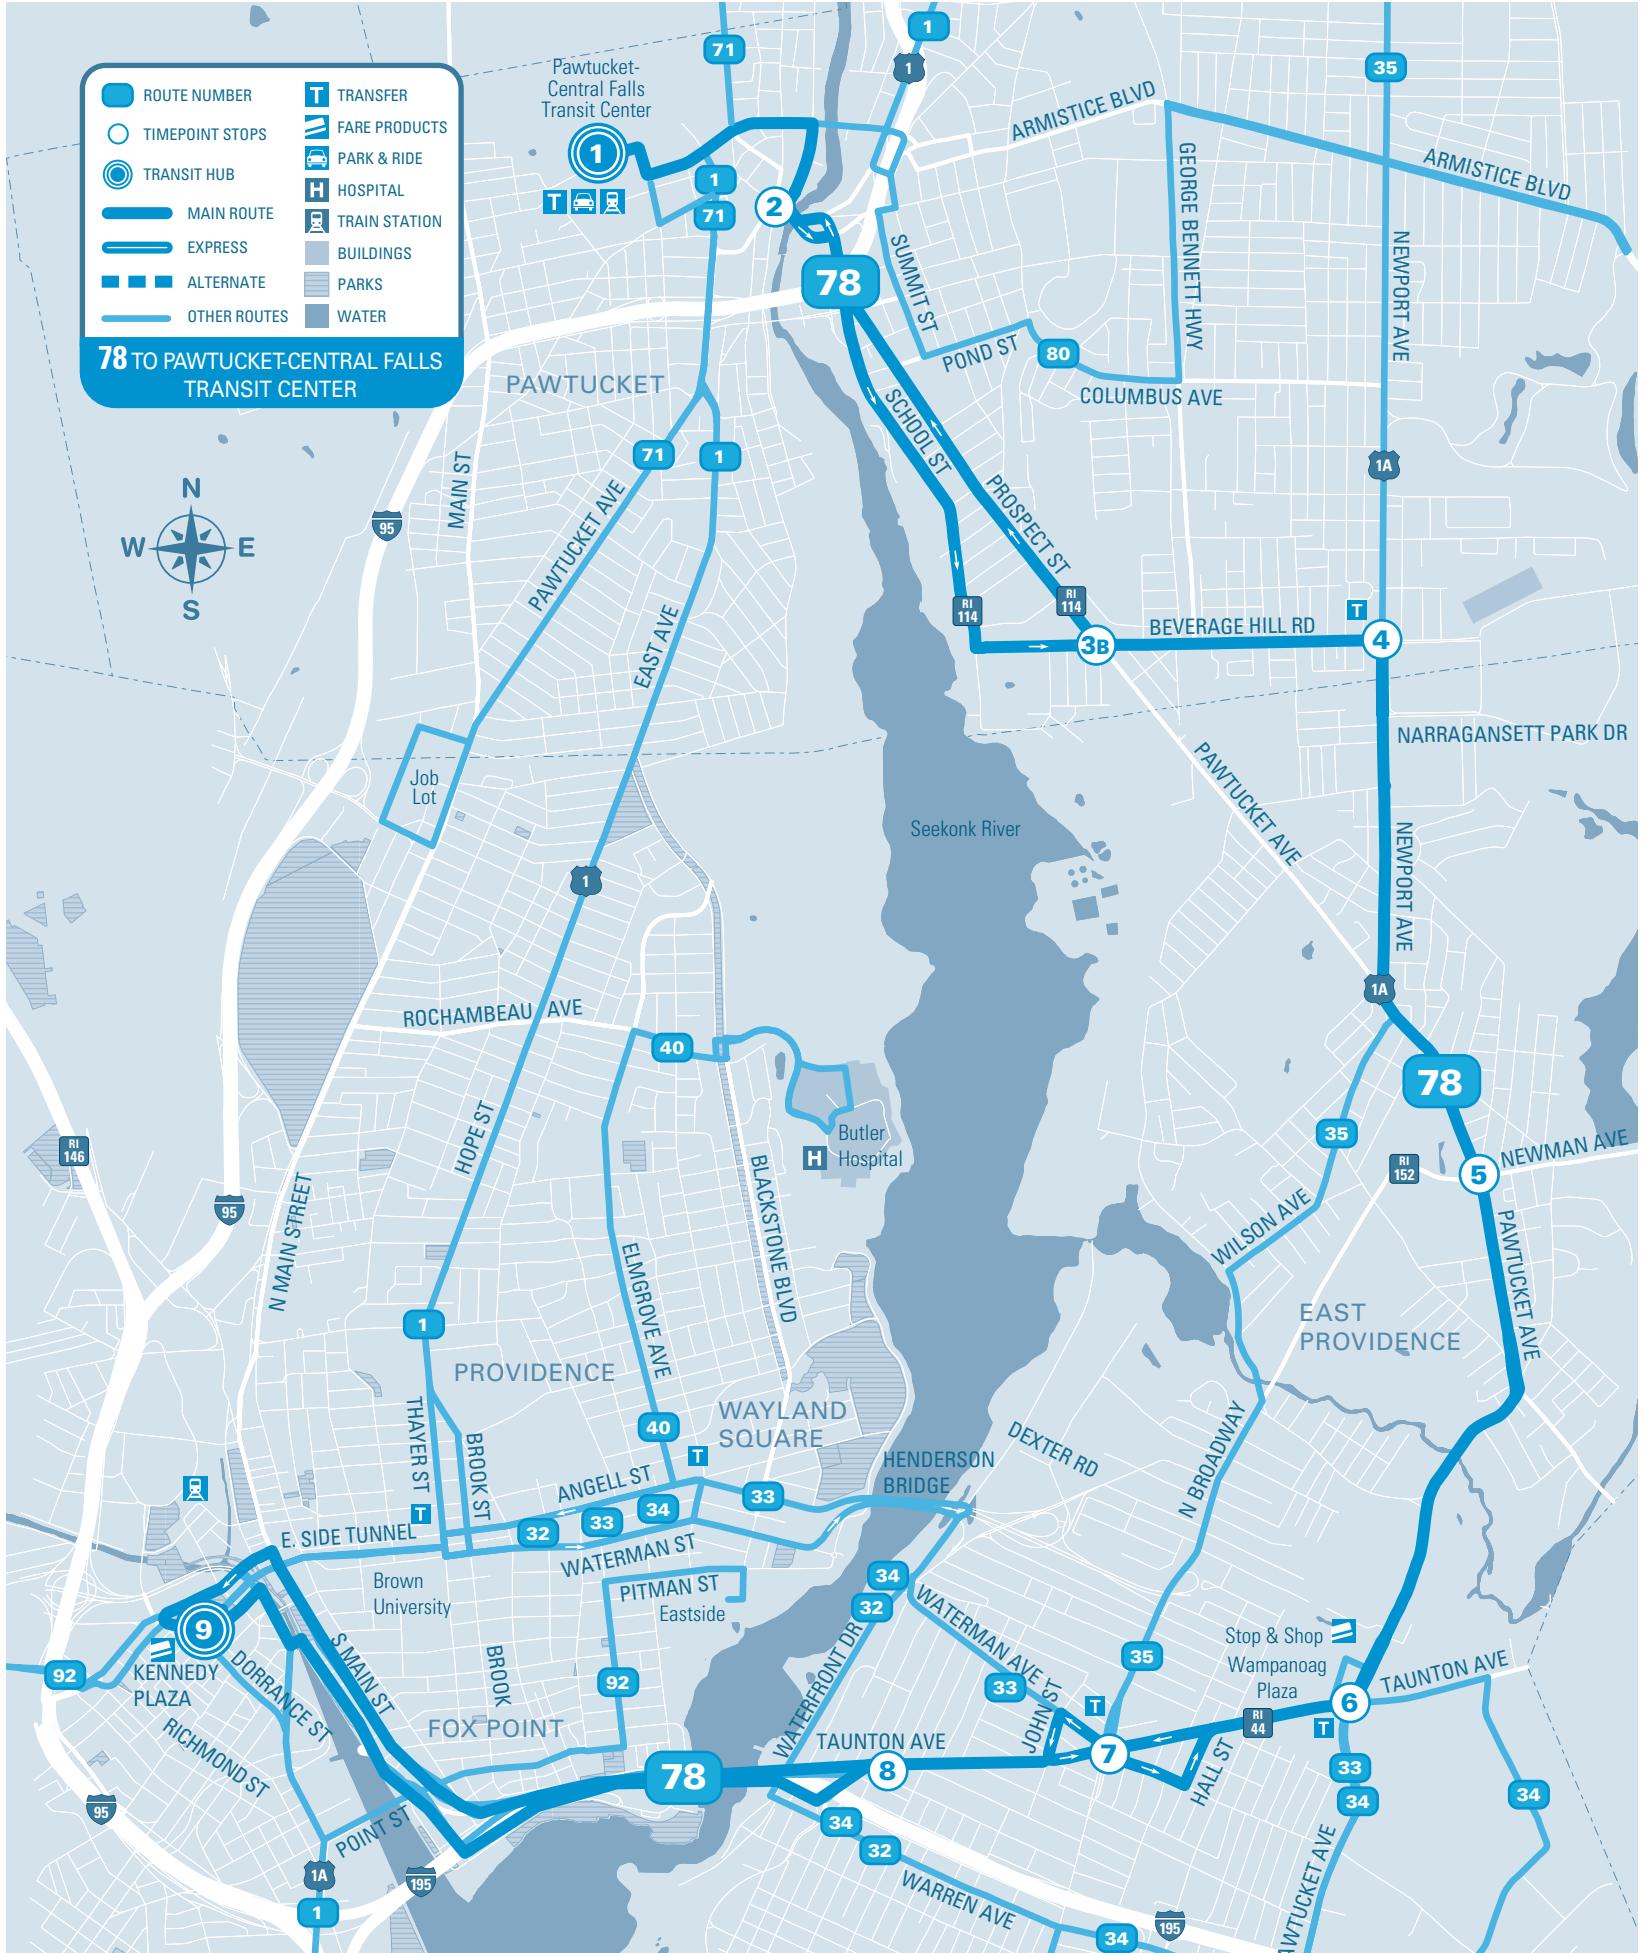

OUTBOUND TO PAWTUCKET-CENTRAL FALLS TRANSIT CENTER

	9	8	7	6	5	4	3B	2	1	
Timepoint Stops	KENNEDY PLAZA Stop H	Taunton & Potter	Taunton & Waterman	Wampanoag Plaza	Pawtucket & Newman	Newport & Beverage Hill	Beverage Hill & Prospect	Roosevelt & Main	PAWTUCKET-CENTRAL FALLS TRANSIT CENTER	
MONDAY TO FRIDAY	AM	6:10	6:16	6:18	6:24	6:29	6:34	6:37	6:42	6:45
		6:50	6:56	6:58	7:04	7:10	7:15	7:18	7:24	7:27
		7:30	7:37	7:39	7:45	7:51	7:56	7:59	8:05	8:08
		8:10	8:17	8:19	8:25	8:31	8:36	8:39	8:45	8:48
		8:50	8:57	8:59	9:05	9:11	9:16	9:19	9:25	9:28
		9:30	9:36	9:38	9:44	9:50	9:55	9:58	10:04	10:07
	PM	10:10	10:16	10:18	10:24	10:30	10:35	10:38	10:44	10:47
		10:50	10:56	10:58	11:04	11:10	11:15	11:18	11:24	11:27
		11:30	11:36	11:38	11:44	11:50	11:55	11:58	12:04	12:07
		12:10	12:17	12:19	12:25	12:31	12:36	12:39	12:45	12:48
		12:50	12:57	12:59	1:05	1:11	1:16	1:19	1:25	1:28
		1:35	1:42	1:44	1:50	1:56	2:01	2:04	2:10	2:13
2:20	2:27	2:29	2:35	2:41	2:47	2:50	2:56	2:59		
3:05	3:13	3:15	3:21	3:27	3:33	3:36	3:42	3:45		
3:50	3:58	4:00	4:06	4:12	4:18	4:21	4:27	4:30		
4:35	4:44	4:46	4:52	4:58	5:04	5:07	5:13	5:16		
5:20	5:29	5:31	5:37	5:43	5:49	5:52	5:58	6:01		
6:05	6:11	6:13	6:18	6:23	6:28	6:31	6:36	6:39		
6:50	6:56	6:58	7:03	7:08	7:13	7:16	7:21	7:24		
7:35	7:41	7:43	7:48	7:53	7:58	8:01	8:06	8:09		
8:15	8:21	8:23	8:28	8:33	8:38	8:41	8:46	8:49		
8:55	9:01	9:03	9:08	9:13	9:18	9:21	9:26	9:29		
9:50	9:56	9:58	10:03	10:08	10:13	10:16	10:21	10:24		
10:45	10:51	10:53	10:58	11:03	11:08	11:11	11:16	11:19		

	9	8	7	6	5	4	3B	2	1	
Timepoint Stops	KENNEDY PLAZA Stop H	Taunton & Potter	Taunton & Waterman	Wampanoag Plaza	Pawtucket & Newman	Newport & Beverage Hill	Beverage Hill & Prospect	Roosevelt & Main	PAWTUCKET-CENTRAL FALLS TRANSIT CENTER	
SATURDAY	AM	7:10	7:16	7:18	7:23	7:29	7:34	7:37	7:42	7:45
		7:45	7:51	7:53	7:58	8:04	8:09	8:12	8:17	8:20
		8:20	8:26	8:28	8:33	8:39	8:44	8:47	8:52	8:55
		8:55	9:01	9:03	9:08	9:14	9:19	9:22	9:27	9:30
		9:30	9:36	9:38	9:43	9:49	9:54	9:57	10:02	10:05
		10:05	10:11	10:13	10:18	10:24	10:29	10:32	10:37	10:40
	PM	10:40	10:46	10:48	10:53	10:59	11:04	11:07	11:12	11:15
		11:15	11:21	11:23	11:28	11:34	11:39	11:42	11:47	11:50
		11:50	11:56	11:58	12:03	12:09	12:14	12:17	12:22	12:25
		12:25	12:31	12:33	12:38	12:44	12:49	12:52	12:57	1:00
		1:00	1:06	1:08	1:13	1:19	1:24	1:27	1:32	1:35
		1:35	1:41	1:43	1:48	1:54	1:59	2:02	2:07	2:10
2:10	2:16	2:18	2:23	2:29	2:34	2:37	2:42	2:45		
2:45	2:51	2:53	2:58	3:04	3:09	3:12	3:17	3:20		
3:20	3:26	3:28	3:33	3:39	3:44	3:47	3:52	3:55		
3:55	4:01	4:03	4:08	4:14	4:19	4:22	4:27	4:30		
4:30	4:36	4:38	4:43	4:49	4:54	4:57	5:02	5:05		
5:05	5:11	5:13	5:18	5:24	5:29	5:32	5:37	5:40		
5:40	5:46	5:48	5:53	5:59	6:04	6:07	6:12	6:15		
6:15	6:21	6:23	6:28	6:34	6:39	6:42	6:47	6:50		
6:50	6:56	6:58	7:03	7:09	7:14	7:17	7:22	7:25		
7:40	7:46	7:48	7:53	7:59	8:04	8:07	8:12	8:15		
8:30	8:36	8:38	8:43	8:49	8:54	8:57	9:02	9:05		
9:20	9:26	9:28	9:33	9:39	9:44	9:47	9:52	9:55		
10:10	10:16	10:18	10:23	10:29	10:34	10:37	10:42	10:45